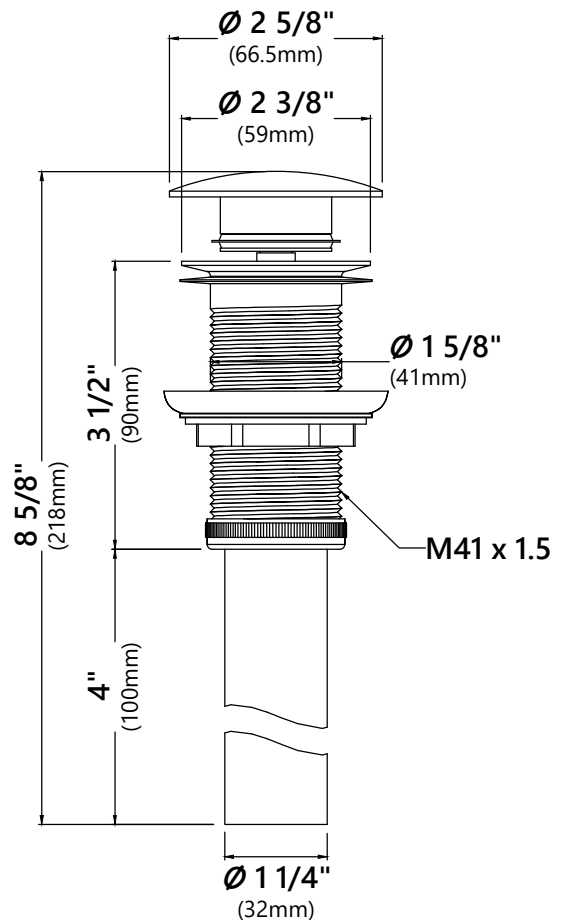

PU-10

Pop Up Drain w/o Overflow

Pop Up Dimensions

Dimensions: 8 5/8" x Ø2 5/8"

Features

- Metal Construction
- Connection 1 1/4"
- Designed to Use w/ Above-Counter Vessel Sinks without overflow
- Fits Standard 1 3/4" Drain Opening

Available Colors

- Satin Nickel
- Gold
- Oil Rubbed Bronze
- Chrome
- Brushed Gold
- Matte Black
- Spot Free Stainless Steel

CODES/STANDARDS:

Product Certification
cUPC

Warranty

Kraus 1 Year Limited Warranty

see website for details www.kraususa.com