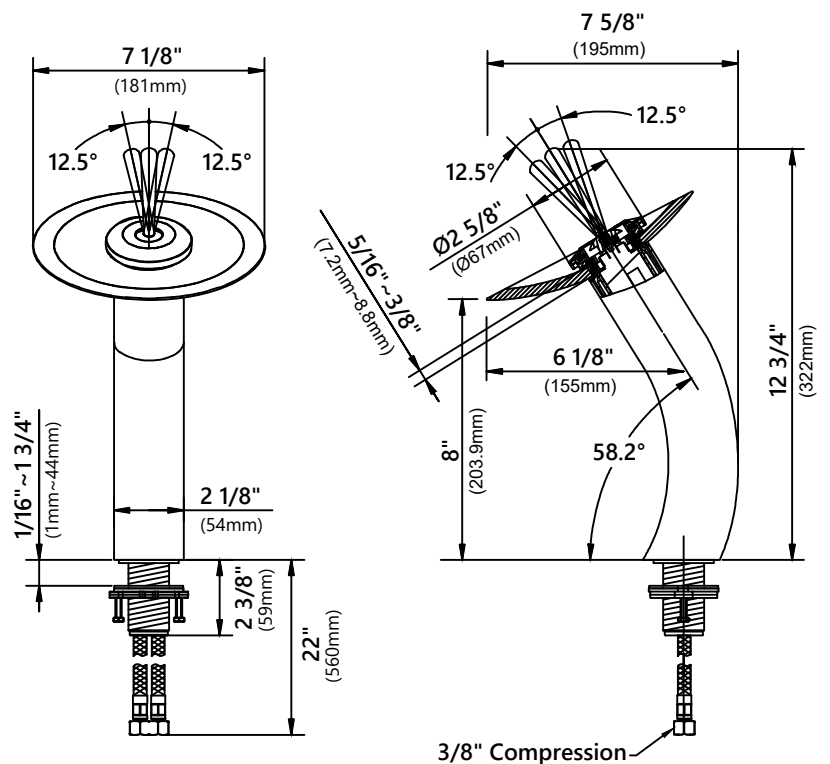

KGW-1700

Waterfall Bathroom Faucet

Faucet Dimensions

Overall Height: 12 3/4"
Overall Width: 7 1/8"
Spout Height: 8"
Spout Reach: 6 1/8"

Features

- Metal Body
- Lead Free Brass Waterway
- 35mm Ceramic Cartridge
- Single Hole Installation
- Flow Rate 2.2gpm (8.3L/min) @ 60 psi
- 32.5" Nylon Waterlines

Accessories Included

- Hex Wrench

Optional Accessories

- Pop Ups PU-10, PU-12

Available Finishes

- Chrome
- Satin Nickel
- Oil Rubbed Bronze
- Spot Free Stainless Steel

CODES/STANDARDS:

Product Certification

ASME A112.18.1/CSA B125.1
ADA compliant

Warranty

Kraus Limited Lifetime Warranty
see website for details www.kraususa.com