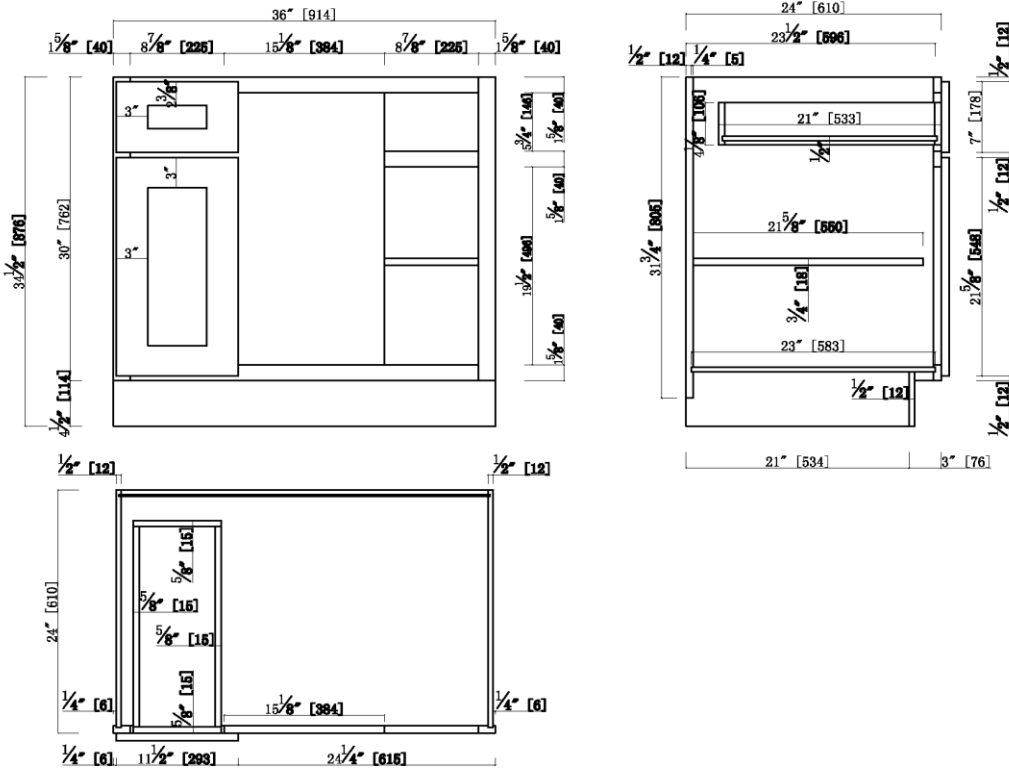

# 36"x 24"x 34.5" Blind Base Kitchen Cabinet

## Specifications

- 3" Wide Shaker Door
- 3/4" Solid maple face frame, Fully overlay with 1/4" reveal
- MDF with wood veneer for door center & drawer center for espresso finish
- 3/4" solid maple door frame & drawer frame for espresso finish
- 3/4" Premium HDF door & drawer front for white finish
- Soft-closing hinge, 6 way adjustable
- 1/2" plywood with poplar veneer for side panels, bottom panels
- Metal Clips connectors, Square knob in Satin Nickel finish
- Under-mounted epoxy glide, soft-closing glide can be offered for upgrade option.
- 21" Solid wood Dovetail drawer box
- RTA construction, one adjustable shelf
- CARB P2 compliant
- Espresso finish, White finish

## Dimensions

## Order Codes & Finishes/Colors

36"w x 24"d x 34.5"h Espresso  
 White