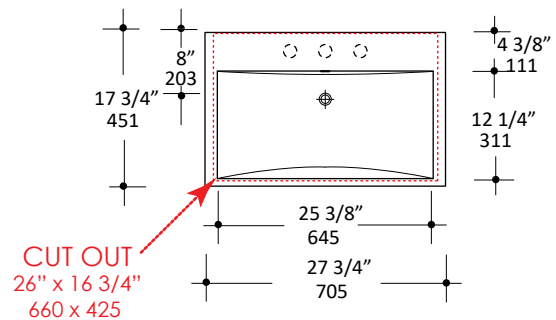

Features:

- Porcelain sink with overflow
- Most standard American drains can also be used
- Unglazed back wall
- Wall-mounting bolts are included
- It must be installed against a wall on the back