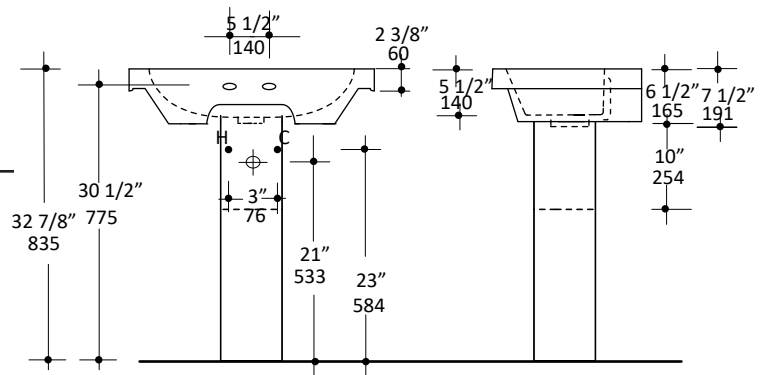

## Specifications:

<b>Installation:</b>	Wall-mount, vanity-top, or drop-in
<b>Exterior Dimensions:</b>	27 3/4" w x 17 3/4" d x 7 1/2" h
<b>Material:</b>	Porcelain
<b>Weight:</b>	50 lbs
<b>Overflow:</b>	Yes
<b>Finishes:</b>	001 - White
<b>Faucet Holes:</b>	00 - no hole 01 - one centered hole 02 - two hole - center and right, 4" spread 03 - three hole, 8" spread
<b>Faucet Hole Size:</b>	Ø 1 3/8"
<b>Drain Hole Size:</b>	Ø 1 3/4"
<b>Cut-out Size Options:</b>	Vanity-top: (template available upon request) Drop-in: 26" x 16 3/4" (template available upon request)

## Recommended Items:

- Furniture
  - 4207 - Wall-mount porcelain shroud
  - 4231 - Freestanding porcelain pedestal
- European drain with overflow
  - 7100-12
  - 7100-13OF
  - 7100-16OF

LACAVA reserves the right to revise any dimension or information on this sheet without notice. Dimensions are nominal and may vary within an industry accepted tolerance of 1/4".  
Drawings provided herein are meant to give the user an idea of the product and are not made to scale.  
Revised: 4/9/2019