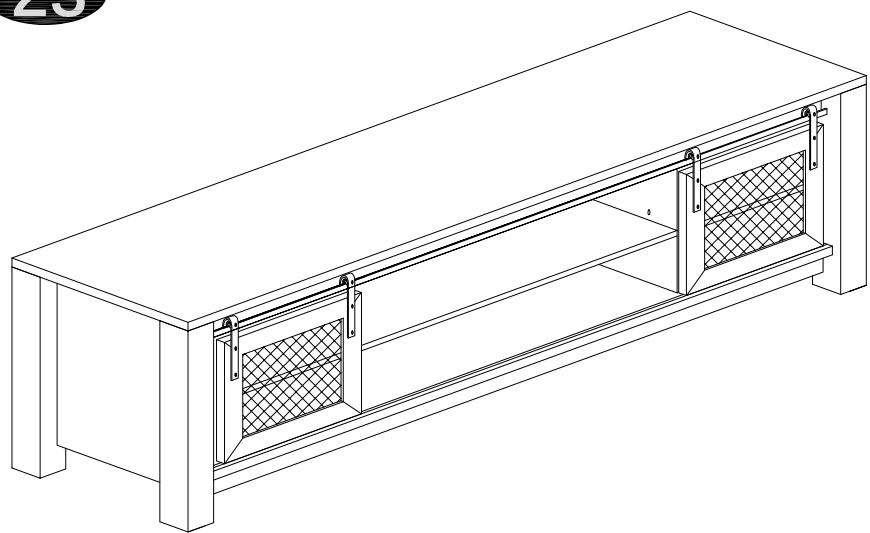

22

- 9 x4  
M3 x 20mm
- 8 x4  
BACKPLY STOPPER

23

1

- 4 x10  
M6.5 x 32mm

2

- 5 x4  
Dia 6 x 30mm
- 11 x1  
Glue 10cc

- 5** x5  
Dia 6 x 30mm
- 11** x1  
Glue 10cc
- 14** x1  
ALUMINIUM STRIP  
1394mm
- 17** x6  
Dia 1/4 x 25mm