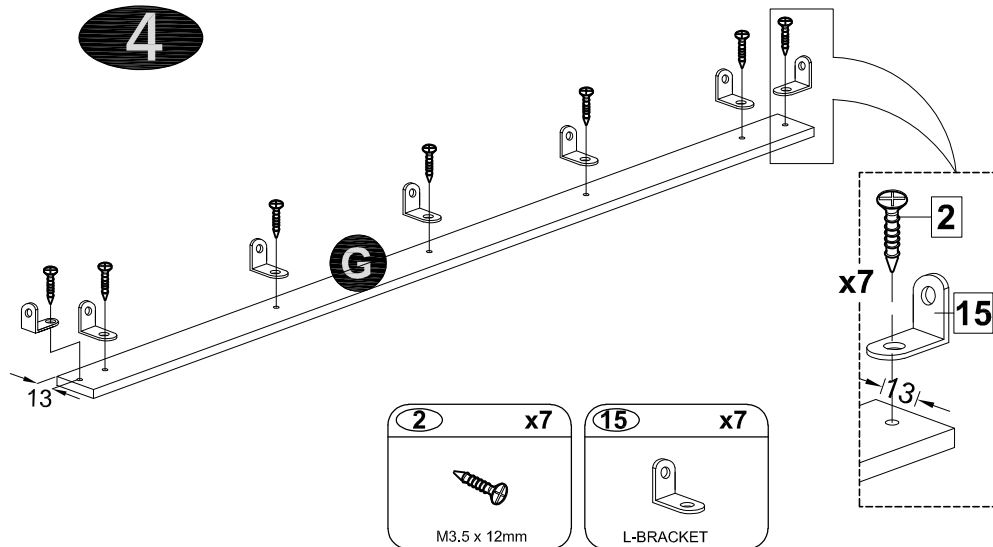

22

- 9 x4  
M3 x 20mm
- 8 x4  
BACKPLY STOPPER

23

1

- 4 x10  
M6.5 x 32mm

2

- 5 x4  
Dia 6 x 30mm
- 11 x1  
Glue 10cc

- 5** x5  
Dia 6 x 30mm
- 11** x1  
Glue 10cc
- 14** x1  
ALUMINIUM STRIP  
1394mm
- 17** x6  
Dia 1/4 x 25mm

# 20

- 12** x12  
Dia 5 x 16mm