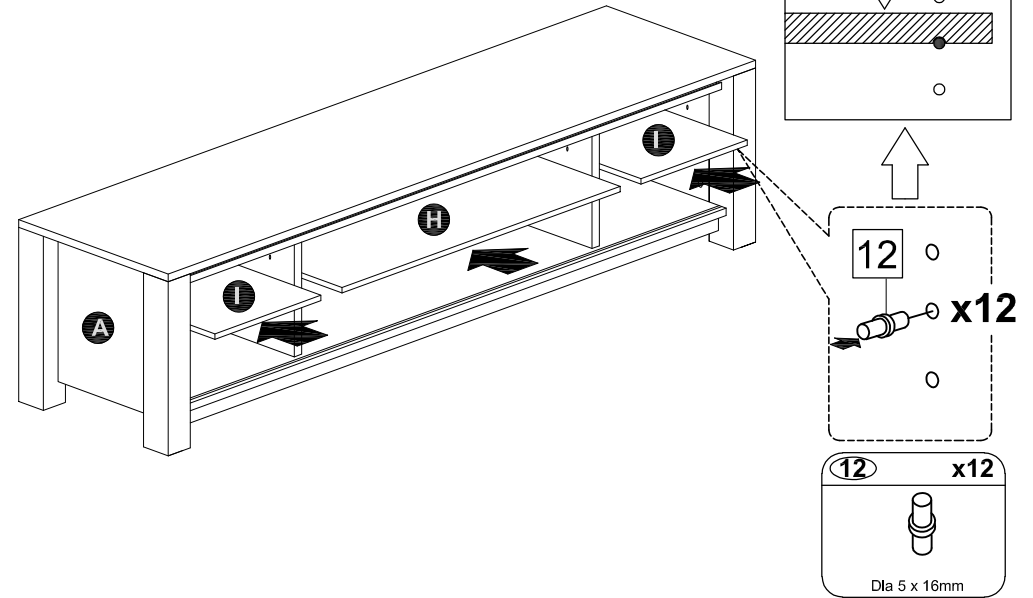

- **5** x5
  Dia 6 x 30mm
- **11** x1
  Glue 10cc
- **14** x1
  ALUMINIUM STRIP
  1394mm
- **17** x6
  Dia 1/4 x 25mm

- **2** x7
  M3.5 x 12mm
- **15** x7
  L-BRACKET

20

- **12** x12
  Dia 5 x 16mm

21