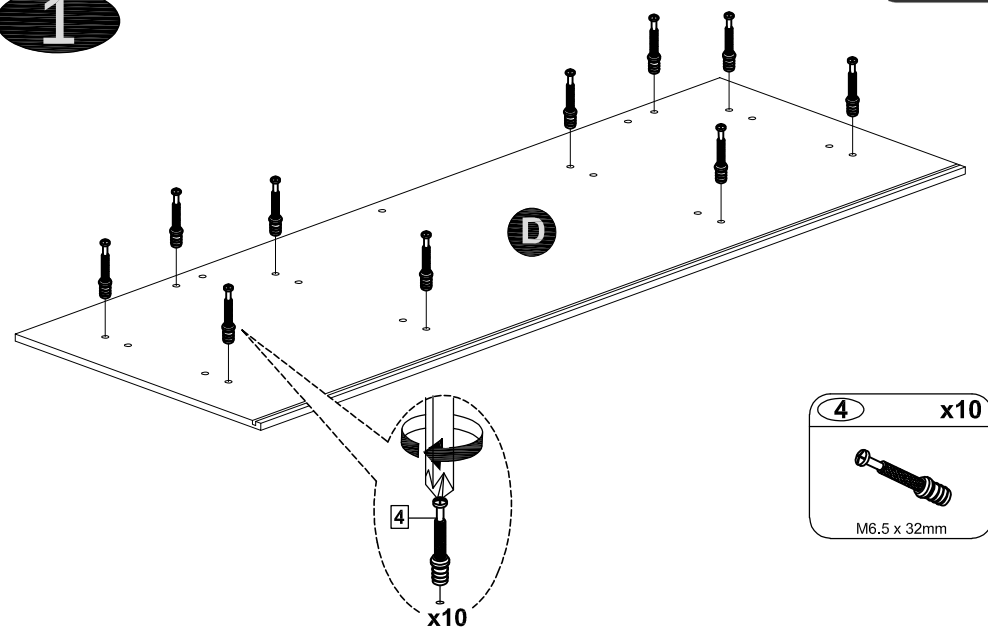

22

- 9 x4  
M3 x 20mm
- 8 x4  
BACKPLY STOPPER

23

1

- 4 x10  
M6.5 x 32mm

2

- 5 x4  
Dia 6 x 30mm
- 11 x1  
Glue 10cc

- 5** x5  
Dia 6 x 30mm
- 11** x1  
Glue 10cc
- 14** x1  
ALUMINIUM STRIP  
1394mm
- 17** x6  
Dia 1/4 x 25mm