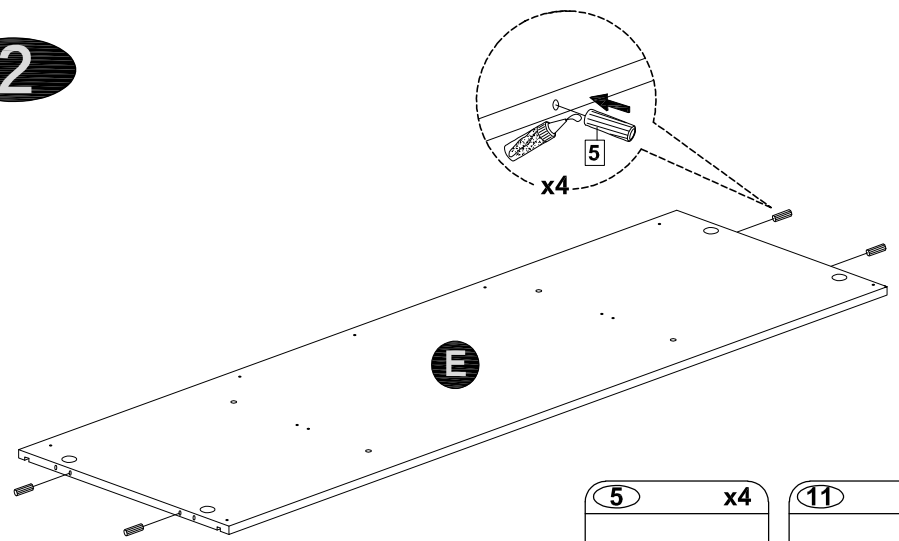

22

- 9 x4  
M3 x 20mm
- 8 x4  
BACKPLY STOPPER

23

1

- 4 x10  
M6.5 x 32mm

2

- 5 x4  
Dia 6 x 30mm
- 11 x1  
Glue 10cc

- 5** x5  
Dia 6 x 30mm
- 11** x1  
Glue 10cc
- 14** x1  
ALUMINIUM STRIP  
1394mm
- 17** x6  
Dia 1/4 x 25mm