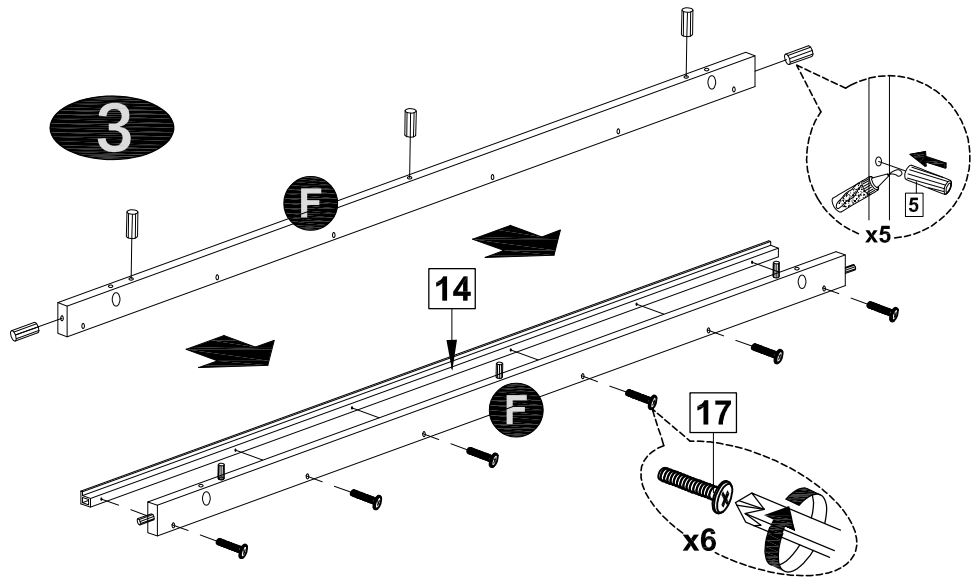

22

- 9 x4  
M3 x 20mm
- 8 x4  
BACKPLY STOPPER

23

1

- 4 x10  
M6.5 x 32mm

2

- 5 x4  
Dia 6 x 30mm
- 11 x1  
Glue 10cc

- 5** x5  
Dia 6 x 30mm
- 11** x1  
Glue 10cc
- 14** x1  
ALUMINIUM STRIP  
1394mm
- 17** x6  
Dia 1/4 x 25mm

# 20

- 12** x12  
Dia 5 x 16mm