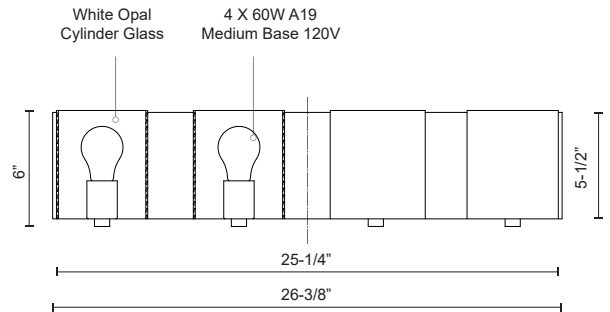

Metal Finish
CH - Chrome
BN - Brushed Nickel