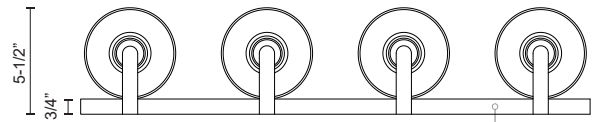

**BRIDGEWATER  
70234  
VANITY**

PROJECT

**DESCRIPTION**

Four lamp vanity with white opal cylinder glass with your choice of brushed nickel or chrome metal details.

70234BN  
Brushed Nickel

70234CH  
Chrome

**SPECIFICATION DETAILS**

\* For custom options, consult factory for details.

<b>Fixture Dimensions</b>	W25-1/4" x H6" x E5-1/2"
<b>Lamp Type</b>	Incandescent, A19, Medium Base
<b>Wattage</b>	4 x 60W
<b>Voltage</b>	120V
<b>Glass Details</b>	Opal Glass
<b>Location</b>	Damp
<b>Bulbs Included</b>	No
<b>Warranty</b>	5 Years