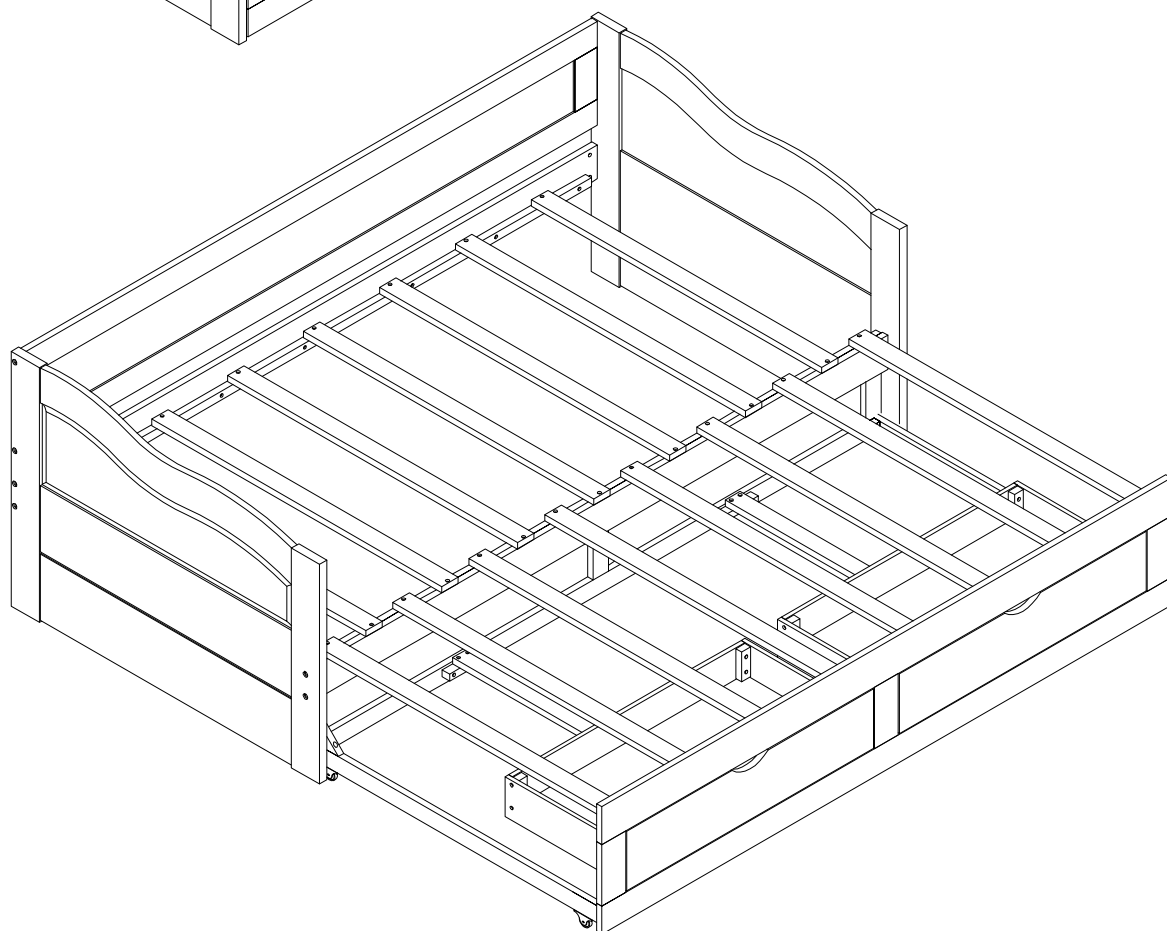

ASSEMBLY INSTRUCTION

Detail View - DAY BED

Identifying the Hardware - Identify the hardware using the illustrations below.

Part List –

<p>1</p>  <p>Left headboard - 1pc</p>	<p>2</p>  <p>Right headboard - 1pc</p>
<p>8</p>  <p>Side bonding bar - 2pcs</p>	<p>9</p>  <p>Mid bonding bar - 2pcs</p>
<p>10</p>  <p>Bed board - 15pcs</p>	<p>13</p>  <p>Wooden slider - 2pcs</p>
<p>19</p>  <p>Wooden slider - 2pcs</p>	

Part List –

3		4	
Back guard rail frame - 1pc		Bed side plate - 1pc	
5		6	
Bed side plate - 1pc		Front frame - 1pc	
7		14	
Rear frame - 1pc		Drawer left side panel - 2pcs	
15		16	
Drawer right side panel - 2pcs		Drawer back plate - 2pcs	
17		18	
Drawer panel - 2pcs		Drawer bottom plate - 2pcs	