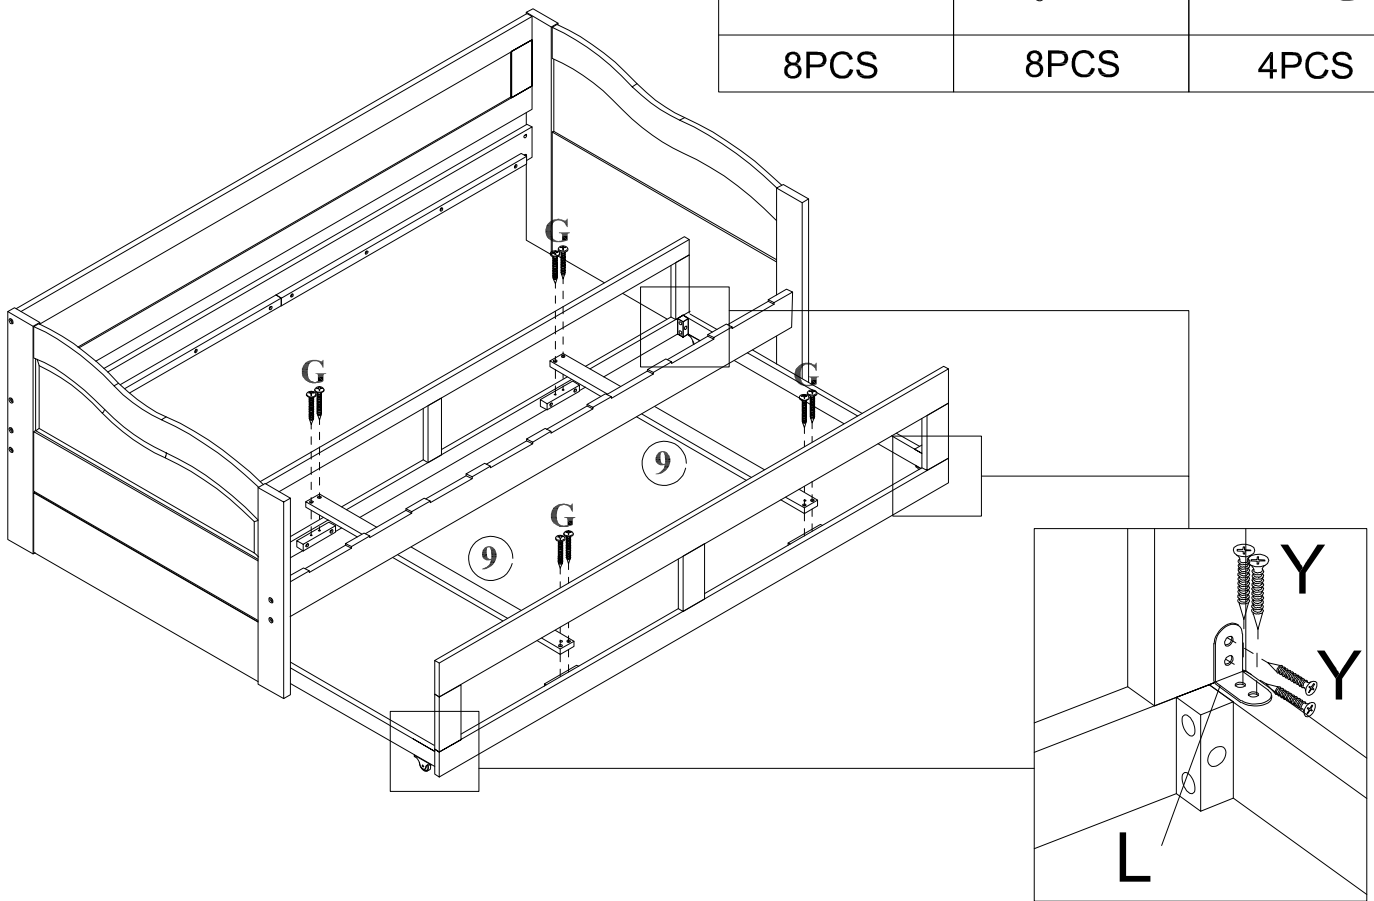

ASSEMBLY INSTRUCTION

Detail View - DAY BED

Identifying the Hardware - Identify the hardware using the illustrations below.

Part List –

<p>1</p>  <p>Left headboard - 1pc</p>	<p>2</p>  <p>Right headboard - 1pc</p>
<p>8</p>  <p>Side bonding bar - 2pcs</p>	<p>9</p>  <p>Mid bonding bar - 2pcs</p>
<p>10</p>  <p>Bed board - 15pcs</p>	<p>13</p>  <p>Wooden slider - 2pcs</p>
<p>19</p>  <p>Wooden slider - 2pcs</p>	

Hardware List –

<p>A</p>  <p>ø13x1/4"x30mm</p>	<p>B</p>  <p>ø13x1/4"x70mm</p>	<p>C</p>  <p>ø10x13mm</p>
<p>Hex-Head bolts(4pcs)</p>	<p>Hex-Head bolts(12pcs)</p>	<p>Horizontal-Hole bolts(12PCS)</p>
<p>E</p> 	<p>F</p>  <p>ø7xø3.5x15mm</p>	<p>G</p>  <p>ø8xø4x30mm</p>
<p>Wheels (4pcs)</p>	<p>Flat head screw(8pcs)</p>	<p>Round head screw(70pcs)</p>
<p>H</p> 	<p>Y</p>  <p>ø7xø3.5x12mm</p>	<p>J</p>  <p>ø8x30mm</p>
<p>Blocks semicircular(2pcs)</p>	<p>Flat head screw(36pcs)</p>	<p>Wood dowel(8pcs)</p>
<p>K</p>  <p>4mm</p>	<p>L</p> 	<p>M</p> 
<p>Allen key(1pc)</p>	<p>L Bracket(4pcs)</p>	<p>L Bracket(8pcs)</p>

ASSEMBLY TOOLS REQUIRED (NOT INCLUDED)

STEP: 1

B	C	J
		
12PCS	12PCS	2PCS

STEP: 2

E		F	
4PCS		8PCS	

STEP: 3

A		J	
4PCS		4PCS	

STEP: 4

G	Y	L
		
8PCS	8PCS	4PCS

STEP: 5

H	Y	G
		
2PCS	4PCS	4PCS

STEP: 6

G

30PCS

STEP: 7

G