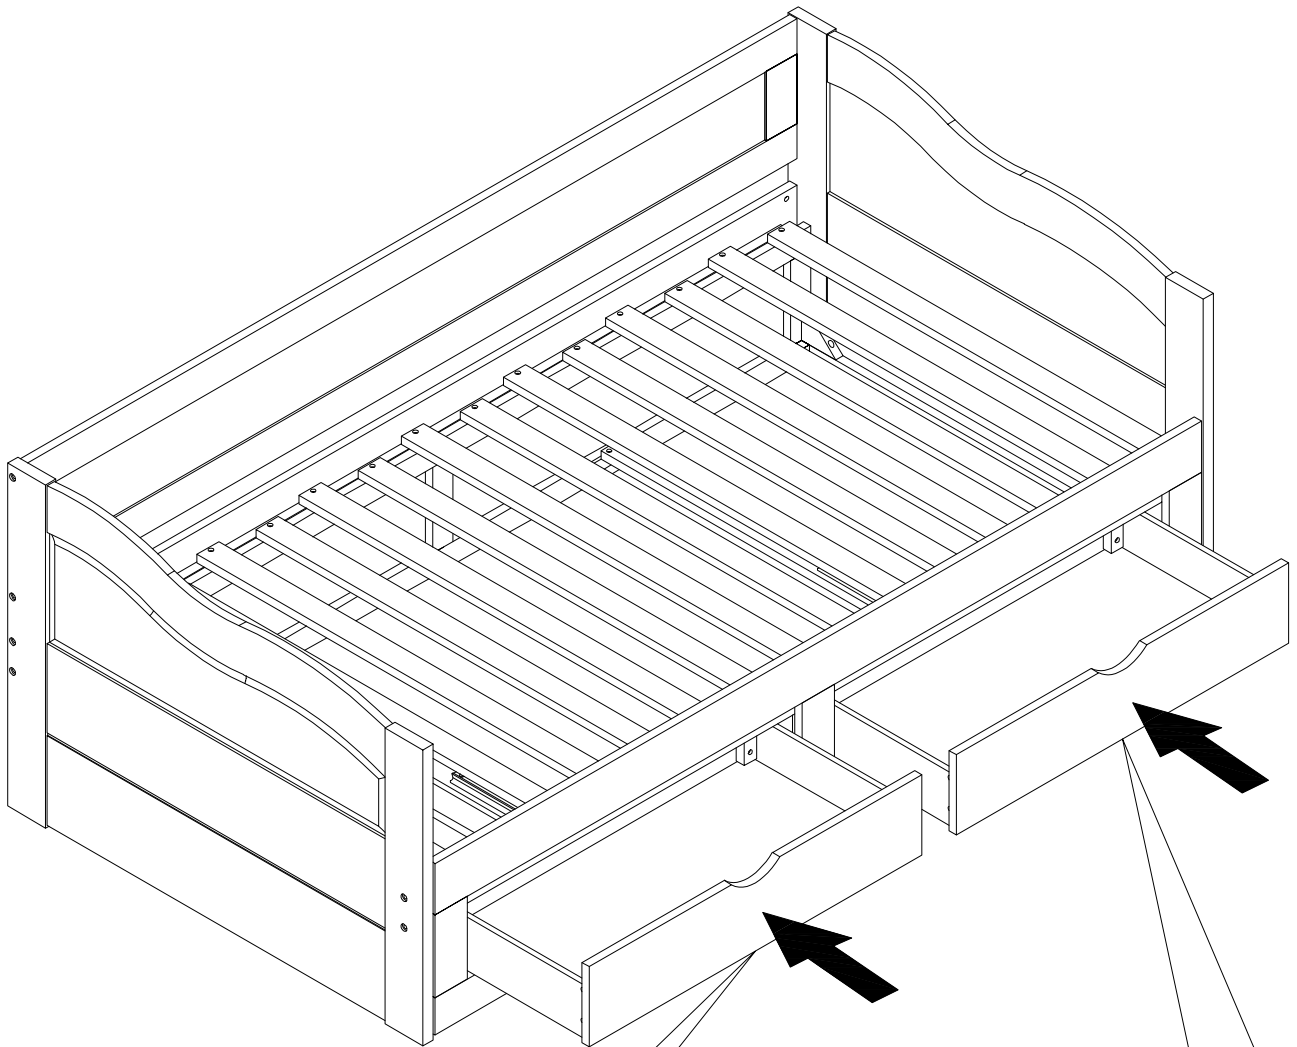

ASSEMBLY INSTRUCTION

Detail View - DAY BED

Identifying the Hardware - Identify the hardware using the illustrations below.

Part List –

<p>1</p>  <p>Left headboard - 1pc</p>	<p>2</p>  <p>Right headboard - 1pc</p>
<p>8</p>  <p>Side bonding bar - 2pcs</p>	<p>9</p>  <p>Mid bonding bar - 2pcs</p>
<p>10</p>  <p>Bed board - 15pcs</p>	<p>13</p>  <p>Wooden slider - 2pcs</p>
<p>19</p>  <p>Wooden slider - 2pcs</p>	

G	Y	L
		
8PCS	8PCS	4PCS

STEP: 5

H	Y	G
		
2PCS	4PCS	4PCS

STEP: 6

G

30PCS

STEP: 7

G

16PCS

X 2

STEP: 8

M

8PCS

Y

16PCS

X 2

STEP: 9

STEP: 10