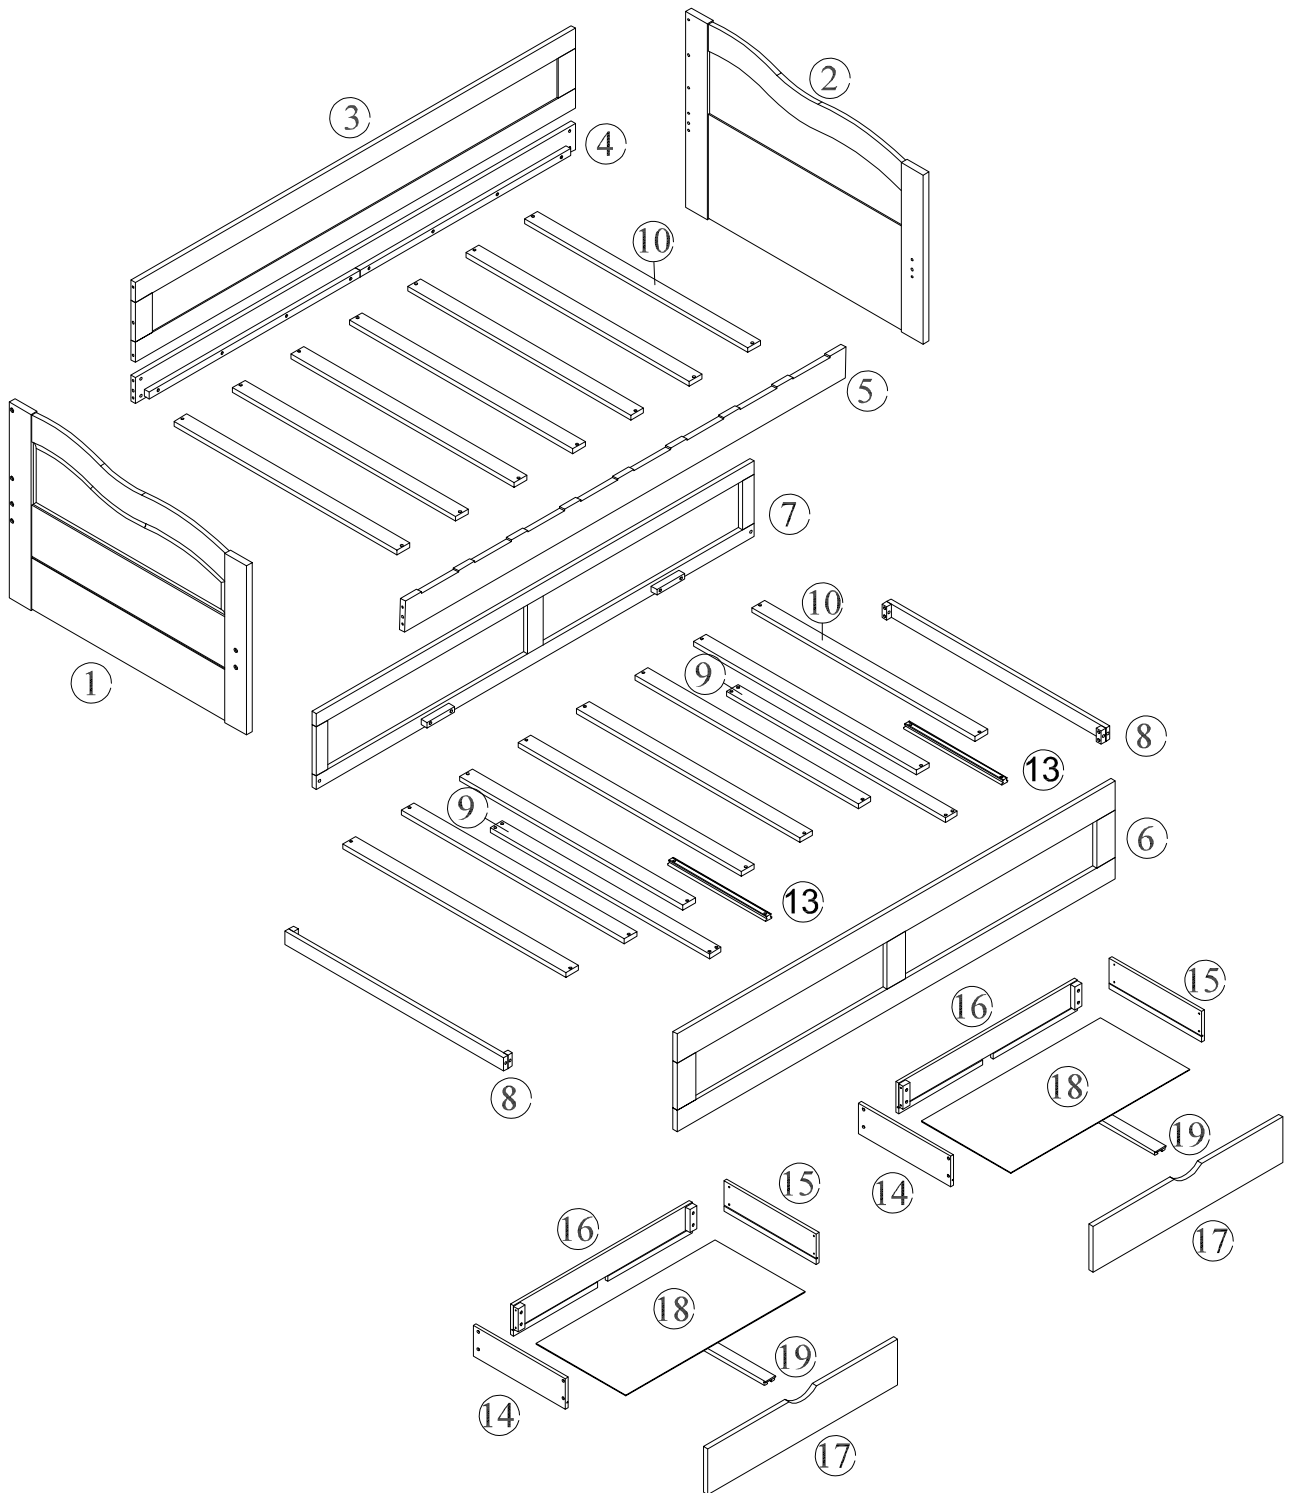

ASSEMBLY INSTRUCTION

Detail View - DAY BED

Identifying the Hardware - Identify the hardware using the illustrations below.

Part List –

<p>1</p>  <p>Left headboard - 1pc</p>	<p>2</p>  <p>Right headboard - 1pc</p>
<p>8</p>  <p>Side bonding bar - 2pcs</p>	<p>9</p>  <p>Mid bonding bar - 2pcs</p>
<p>10</p>  <p>Bed board - 15pcs</p>	<p>13</p>  <p>Wooden slider - 2pcs</p>
<p>19</p>  <p>Wooden slider - 2pcs</p>	

Part List –

3		4	
Back guard rail frame - 1pc		Bed side plate - 1pc	
5		6	
Bed side plate - 1pc		Front frame - 1pc	
7		14	
Rear frame - 1pc		Drawer left side panel - 2pcs	
15		16	
Drawer right side panel - 2pcs		Drawer back plate - 2pcs	
17		18	
Drawer panel - 2pcs		Drawer bottom plate - 2pcs	

Hardware List –

<p>A</p>  <p>ø13x1/4"x30mm</p>	<p>B</p>  <p>ø13x1/4"x70mm</p>	<p>C</p>  <p>ø10x13mm</p>
<p>Hex-Head bolts(4pcs)</p>	<p>Hex-Head bolts(12pcs)</p>	<p>Horizontal-Hole bolts(12PCS)</p>
<p>E</p> 	<p>F</p>  <p>ø7xø3.5x15mm</p>	<p>G</p>  <p>ø8xø4x30mm</p>
<p>Wheels (4pcs)</p>	<p>Flat head screw(8pcs)</p>	<p>Round head screw(70pcs)</p>
<p>H</p> 	<p>Y</p>  <p>ø7xø3.5x12mm</p>	<p>J</p>  <p>ø8x30mm</p>
<p>Blocks semicircular(2pcs)</p>	<p>Flat head screw(36pcs)</p>	<p>Wood dowel(8pcs)</p>
<p>K</p>  <p>4mm</p>	<p>L</p> 	<p>M</p> 
<p>Allen key(1pc)</p>	<p>L Bracket(4pcs)</p>	<p>L Bracket(8pcs)</p>