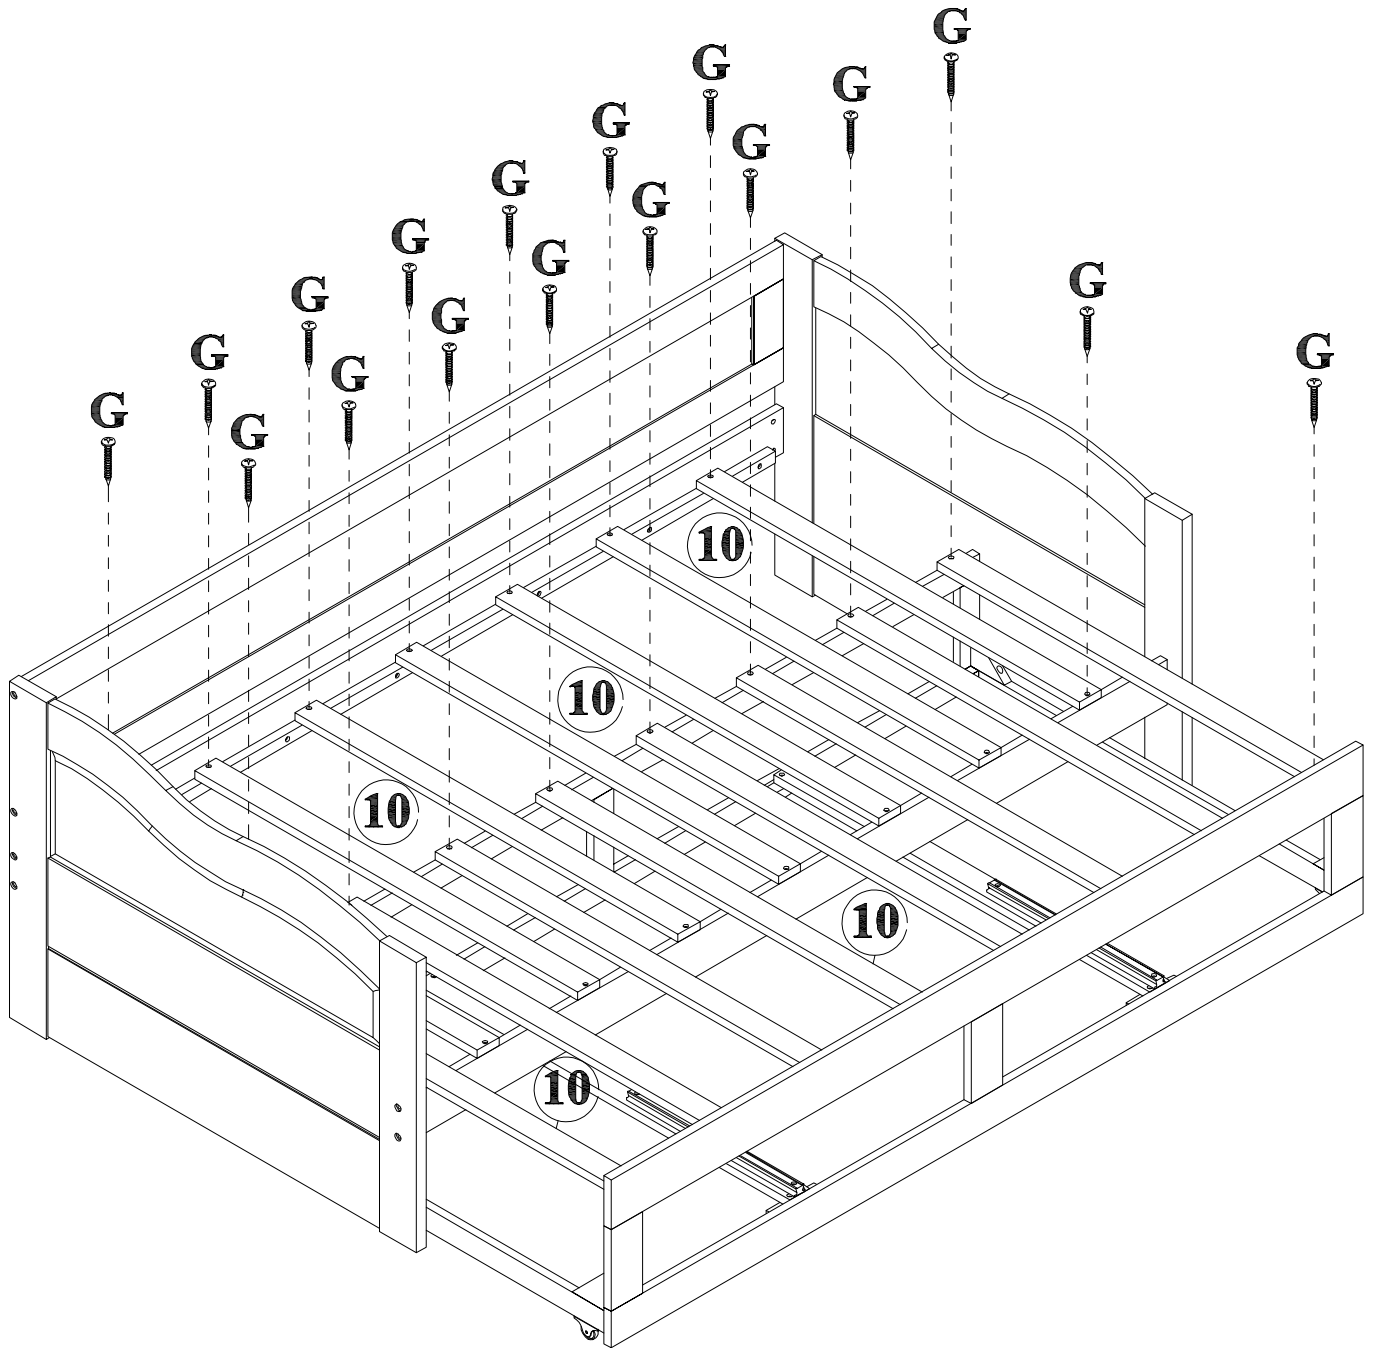

ASSEMBLY INSTRUCTION

Detail View - DAY BED

Identifying the Hardware - Identify the hardware using the illustrations below.

Part List –

<p>1</p>  <p>Left headboard - 1pc</p>	<p>2</p>  <p>Right headboard - 1pc</p>
<p>8</p>  <p>Side bonding bar - 2pcs</p>	<p>9</p>  <p>Mid bonding bar - 2pcs</p>
<p>10</p>  <p>Bed board - 15pcs</p>	<p>13</p>  <p>Wooden slider - 2pcs</p>
<p>19</p>  <p>Wooden slider - 2pcs</p>	

Part List –

3		4	
Back guard rail frame - 1pc		Bed side plate - 1pc	
5		6	
Bed side plate - 1pc		Front frame - 1pc	
7		14	
Rear frame - 1pc		Drawer left side panel - 2pcs	
15		16	
Drawer right side panel - 2pcs		Drawer back plate - 2pcs	
17		18	
Drawer panel - 2pcs		Drawer bottom plate - 2pcs	

G	Y	L
		
8PCS	8PCS	4PCS

STEP: 5

H	Y	G
		
2PCS	4PCS	4PCS

STEP: 6

G

30PCS

STEP: 7

G

16PCS

X 2

STEP: 8

M

8PCS

Y

16PCS

X 2