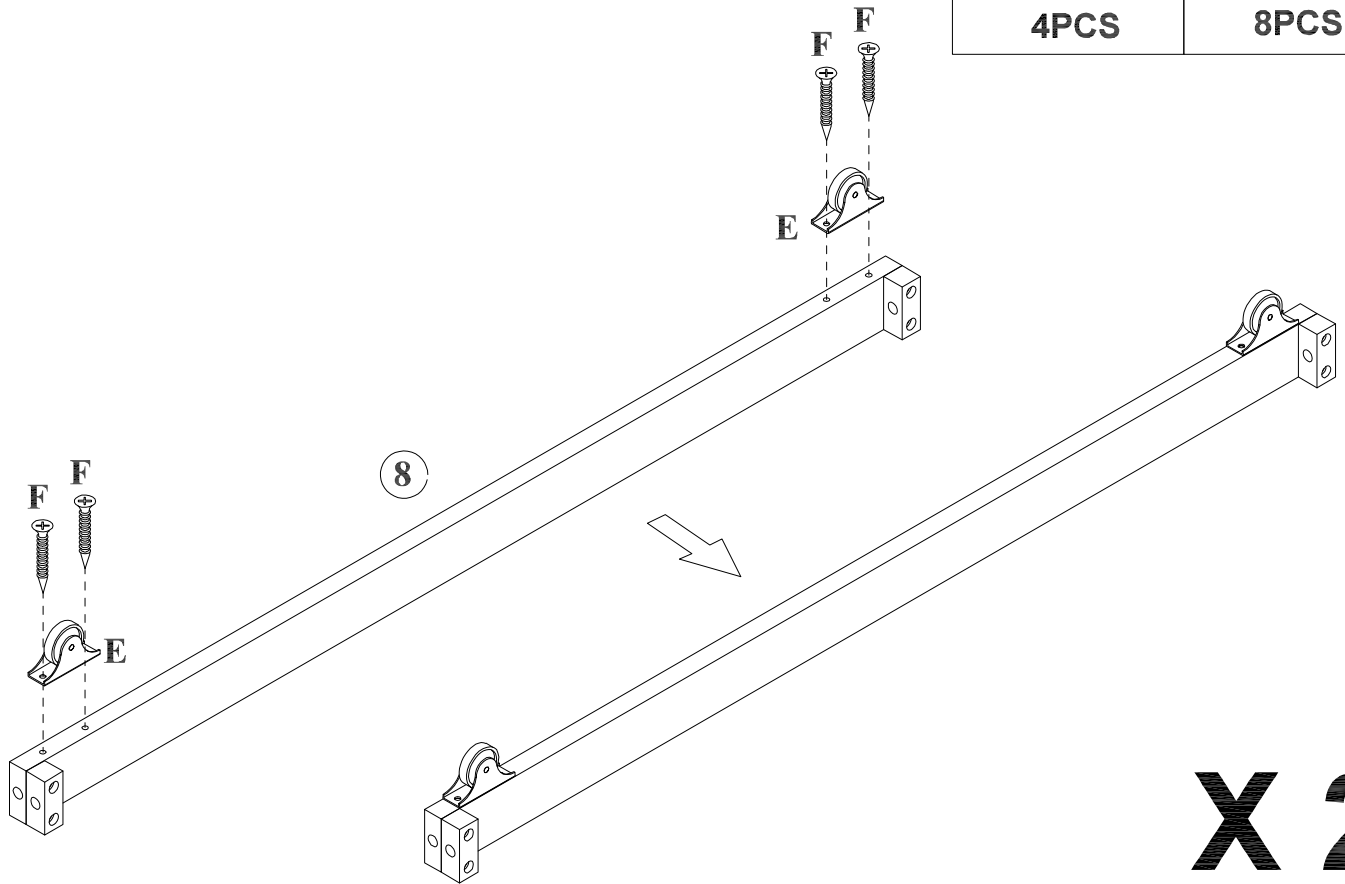

ASSEMBLY INSTRUCTION

Detail View - DAY BED

Identifying the Hardware - Identify the hardware using the illustrations below.

Part List –

<p>1</p>  <p>Left headboard - 1pc</p>	<p>2</p>  <p>Right headboard - 1pc</p>
<p>8</p>  <p>Side bonding bar - 2pcs</p>	<p>9</p>  <p>Mid bonding bar - 2pcs</p>
<p>10</p>  <p>Bed board - 15pcs</p>	<p>13</p>  <p>Wooden slider - 2pcs</p>
<p>19</p>  <p>Wooden slider - 2pcs</p>	

Hardware List –

<p>A</p>  <p>ø13x1/4"x30mm</p>	<p>B</p>  <p>ø13x1/4"x70mm</p>	<p>C</p>  <p>ø10x13mm</p>
<p>Hex-Head bolts(4pcs)</p>	<p>Hex-Head bolts(12pcs)</p>	<p>Horizontal-Hole bolts(12PCS)</p>
<p>E</p> 	<p>F</p>  <p>ø7xø3.5x15mm</p>	<p>G</p>  <p>ø8xø4x30mm</p>
<p>Wheels (4pcs)</p>	<p>Flat head screw(8pcs)</p>	<p>Round head screw(70pcs)</p>
<p>H</p> 	<p>Y</p>  <p>ø7xø3.5x12mm</p>	<p>J</p>  <p>ø8x30mm</p>
<p>Blocks semicircular(2pcs)</p>	<p>Flat head screw(36pcs)</p>	<p>Wood dowel(8pcs)</p>
<p>K</p>  <p>4mm</p>	<p>L</p> 	<p>M</p> 
<p>Allen key(1pc)</p>	<p>L Bracket(4pcs)</p>	<p>L Bracket(8pcs)</p>

ASSEMBLY TOOLS REQUIRED (NOT INCLUDED)

STEP: 1

B	C	J
		
12PCS	12PCS	2PCS

STEP: 2

E		F	
4PCS		8PCS	

STEP: 3

A		J	
4PCS		4PCS	

STEP: 4

G	Y	L
		
8PCS	8PCS	4PCS

STEP: 5

H	Y	G
		
2PCS	4PCS	4PCS

STEP: 6

G

30PCS

STEP: 7

G