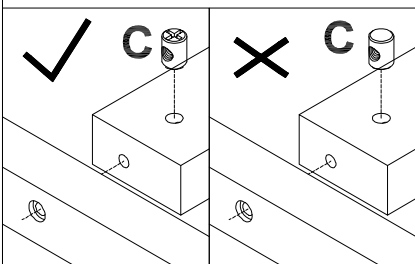

ASSEMBLY INSTRUCTION

Detail View - DAY BED

Identifying the Hardware - Identify the hardware using the illustrations below.

Part List –

<p>1</p>  <p>Left headboard - 1pc</p>	<p>2</p>  <p>Right headboard - 1pc</p>
<p>8</p>  <p>Side bonding bar - 2pcs</p>	<p>9</p>  <p>Mid bonding bar - 2pcs</p>
<p>10</p>  <p>Bed board - 15pcs</p>	<p>13</p>  <p>Wooden slider - 2pcs</p>
<p>19</p>  <p>Wooden slider - 2pcs</p>	

Part List –

3		4	
Back guard rail frame - 1pc		Bed side plate - 1pc	
5		6	
Bed side plate - 1pc		Front frame - 1pc	
7		14	
Rear frame - 1pc		Drawer left side panel - 2pcs	
15		16	
Drawer right side panel - 2pcs		Drawer back plate - 2pcs	
17		18	
Drawer panel - 2pcs		Drawer bottom plate - 2pcs	

Hardware List –

<p>A</p>  <p>ø13x1/4"x30mm</p>	<p>B</p>  <p>ø13x1/4"x70mm</p>	<p>C</p>  <p>ø10x13mm</p>
<p>Hex-Head bolts(4pcs)</p>	<p>Hex-Head bolts(12pcs)</p>	<p>Horizontal-Hole bolts(12PCS)</p>
<p>E</p> 	<p>F</p>  <p>ø7xø3.5x15mm</p>	<p>G</p>  <p>ø8xø4x30mm</p>
<p>Wheels (4pcs)</p>	<p>Flat head screw(8pcs)</p>	<p>Round head screw(70pcs)</p>
<p>H</p> 	<p>Y</p>  <p>ø7xø3.5x12mm</p>	<p>J</p>  <p>ø8x30mm</p>
<p>Blocks semicircular(2pcs)</p>	<p>Flat head screw(36pcs)</p>	<p>Wood dowel(8pcs)</p>
<p>K</p>  <p>4mm</p>	<p>L</p> 	<p>M</p> 
<p>Allen key(1pc)</p>	<p>L Bracket(4pcs)</p>	<p>L Bracket(8pcs)</p>

ASSEMBLY TOOLS REQUIRED (NOT INCLUDED)

STEP: 1

B	C	J
		
12PCS	12PCS	2PCS

STEP: 2

E		F	
4PCS		8PCS	

STEP: 3

A		J	
4PCS		4PCS	

STEP: 4