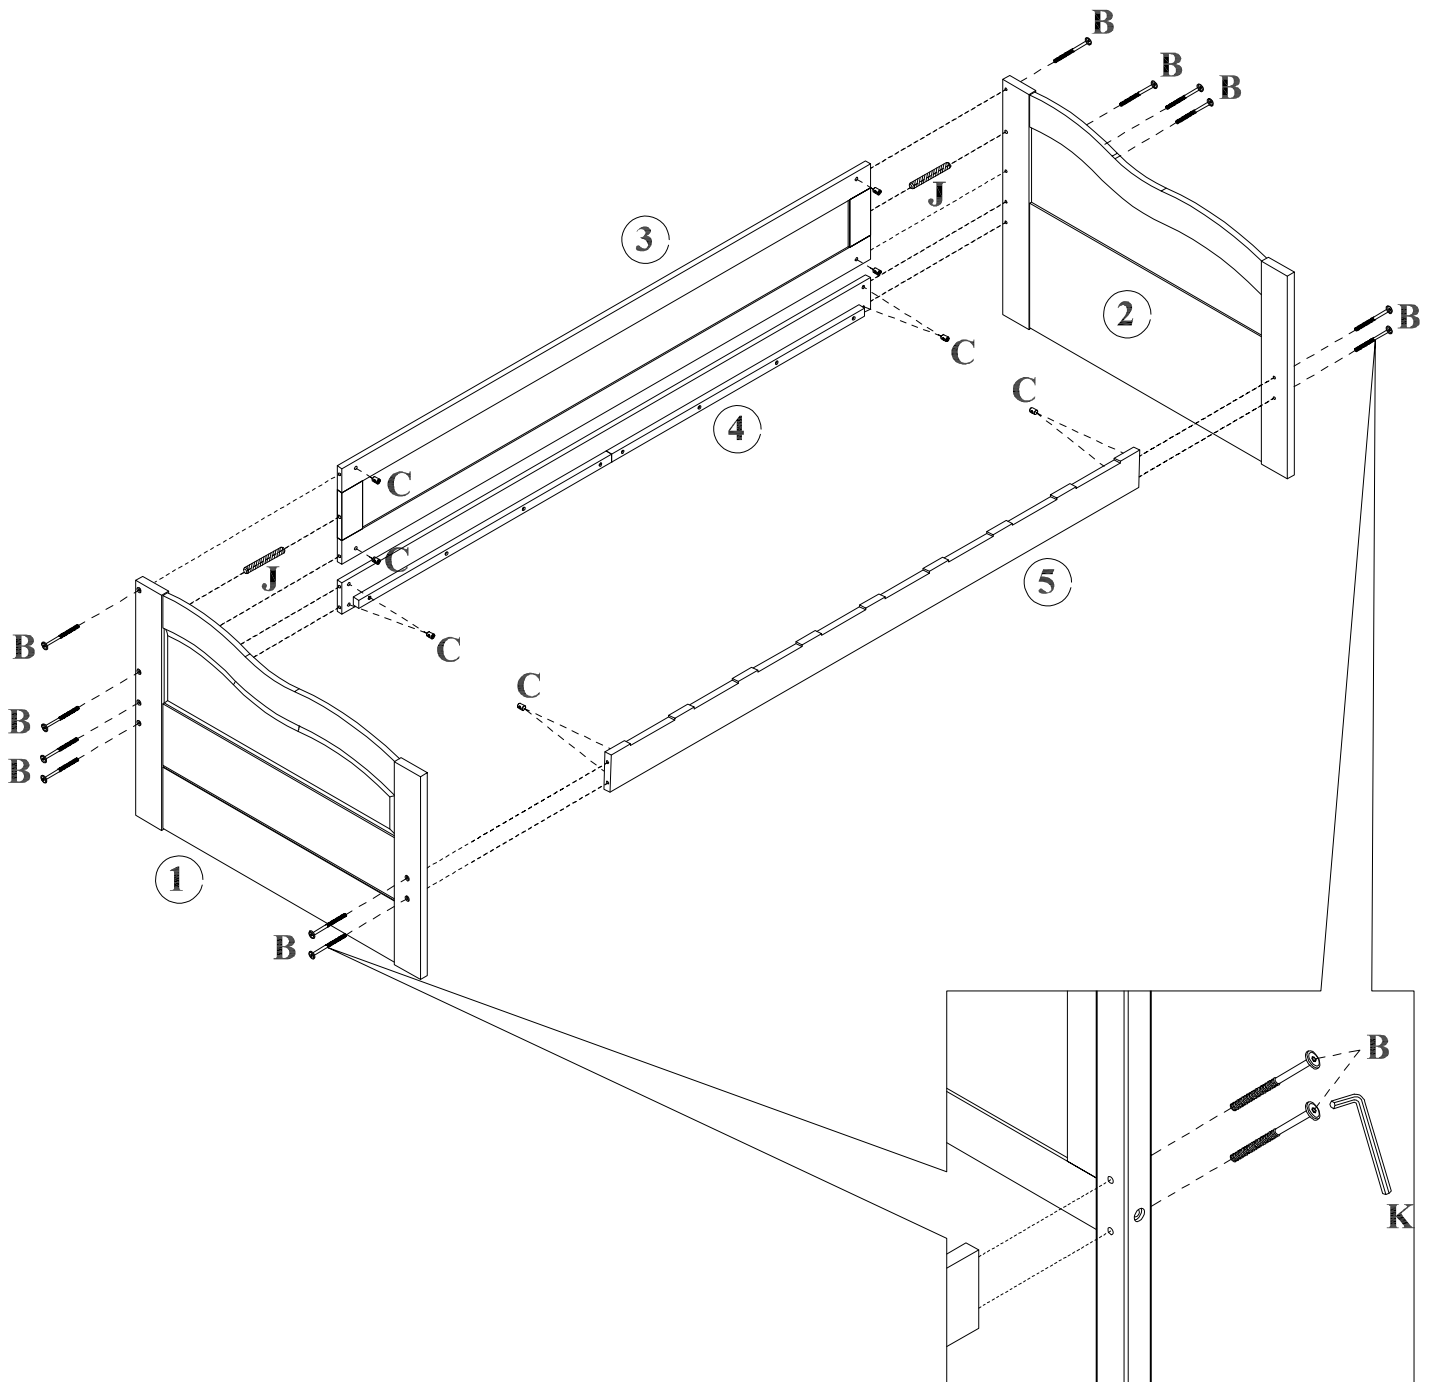

STEP: 1

B	C	J
12PCS	12PCS	2PCS