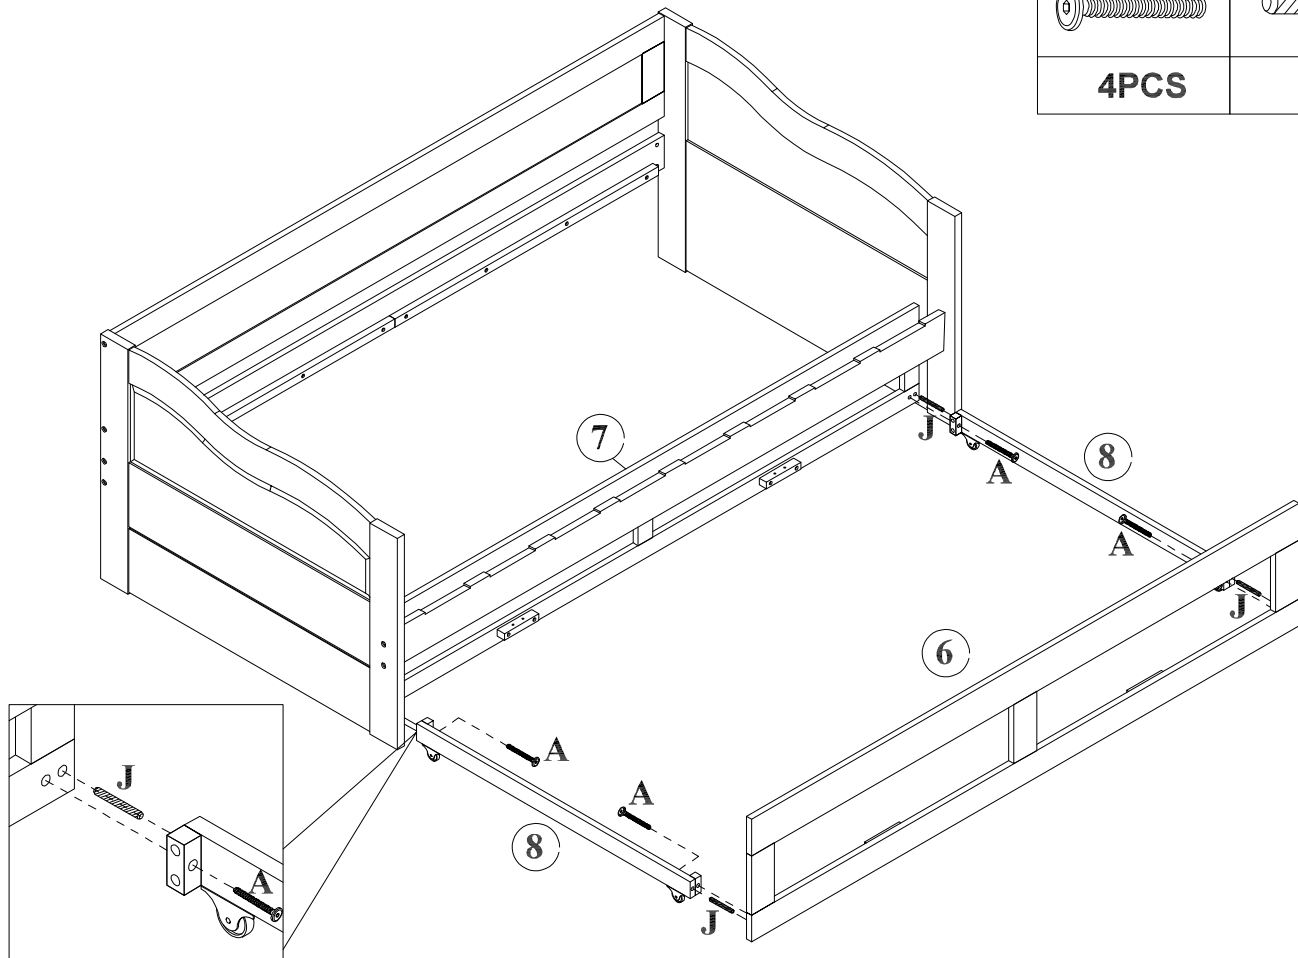

ASSEMBLY INSTRUCTION

Detail View - DAY BED

Identifying the Hardware - Identify the hardware using the illustrations below.

Part List –

<p>1</p>  <p>Left headboard - 1pc</p>	<p>2</p>  <p>Right headboard - 1pc</p>
<p>8</p>  <p>Side bonding bar - 2pcs</p>	<p>9</p>  <p>Mid bonding bar - 2pcs</p>
<p>10</p>  <p>Bed board - 15pcs</p>	<p>13</p>  <p>Wooden slider - 2pcs</p>
<p>19</p>  <p>Wooden slider - 2pcs</p>	

Part List –

3		4	
Back guard rail frame - 1pc		Bed side plate - 1pc	
5		6	
Bed side plate - 1pc		Front frame - 1pc	
7		14	
Rear frame - 1pc		Drawer left side panel - 2pcs	
15		16	
Drawer right side panel - 2pcs		Drawer back plate - 2pcs	
17		18	
Drawer panel - 2pcs		Drawer bottom plate - 2pcs	

ASSEMBLY TOOLS REQUIRED (NOT INCLUDED)

STEP: 1

B	C	J
		
12PCS	12PCS	2PCS

STEP: 2

E		F	
4PCS		8PCS	

STEP: 3

A		J	
4PCS		4PCS	

STEP: 4

G	Y	L
		
8PCS	8PCS	4PCS

STEP: 5

H	Y	G
		
2PCS	4PCS	4PCS

STEP: 6

G

30PCS

STEP: 7

G