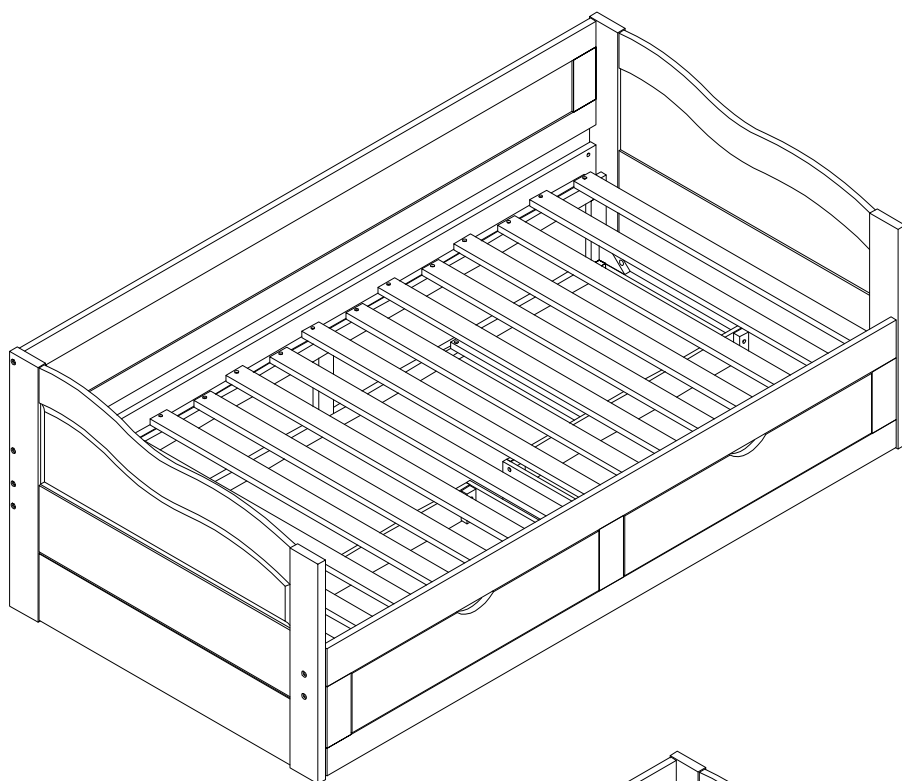

ASSEMBLY INSTRUCTION

Detail View - DAY BED

Identifying the Hardware - Identify the hardware using the illustrations below.

Part List –

<p>1</p>  <p>Left headboard - 1pc</p>	<p>2</p>  <p>Right headboard - 1pc</p>
<p>8</p>  <p>Side bonding bar - 2pcs</p>	<p>9</p>  <p>Mid bonding bar - 2pcs</p>
<p>10</p>  <p>Bed board - 15pcs</p>	<p>13</p>  <p>Wooden slider - 2pcs</p>
<p>19</p>  <p>Wooden slider - 2pcs</p>	

Part List –

3		4	
Back guard rail frame - 1pc		Bed side plate - 1pc	
5		6	
Bed side plate - 1pc		Front frame - 1pc	
7		14	
Rear frame - 1pc		Drawer left side panel - 2pcs	
15		16	
Drawer right side panel - 2pcs		Drawer back plate - 2pcs	
17		18	
Drawer panel - 2pcs		Drawer bottom plate - 2pcs	