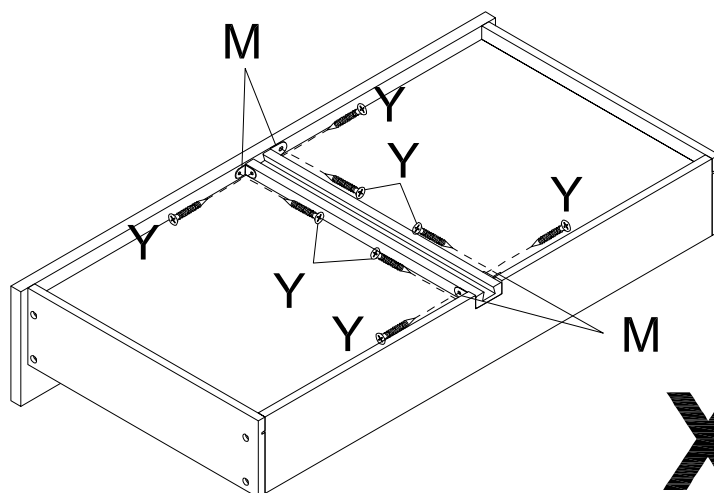

ASSEMBLY INSTRUCTION

Detail View - DAY BED

Identifying the Hardware - Identify the hardware using the illustrations below.

Part List –

<p>1</p>  <p>Left headboard - 1pc</p>	<p>2</p>  <p>Right headboard - 1pc</p>
<p>8</p>  <p>Side bonding bar - 2pcs</p>	<p>9</p>  <p>Mid bonding bar - 2pcs</p>
<p>10</p>  <p>Bed board - 15pcs</p>	<p>13</p>  <p>Wooden slider - 2pcs</p>
<p>19</p>  <p>Wooden slider - 2pcs</p>	

16PCS

X 2

STEP: 8

M

8PCS

Y

16PCS

X 2