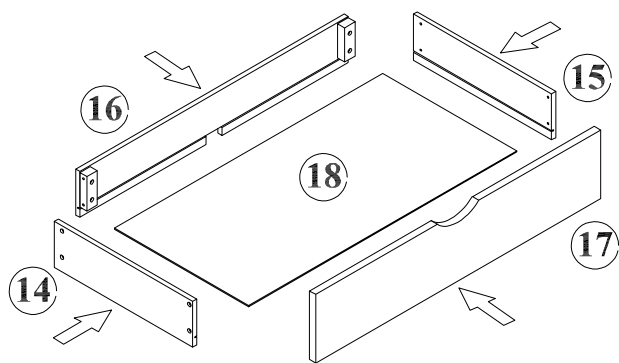

ASSEMBLY INSTRUCTION

Detail View - DAY BED

Identifying the Hardware - Identify the hardware using the illustrations below.

Part List –

<p>1</p>  <p>Left headboard - 1pc</p>	<p>2</p>  <p>Right headboard - 1pc</p>
<p>8</p>  <p>Side bonding bar - 2pcs</p>	<p>9</p>  <p>Mid bonding bar - 2pcs</p>
<p>10</p>  <p>Bed board - 15pcs</p>	<p>13</p>  <p>Wooden slider - 2pcs</p>
<p>19</p>  <p>Wooden slider - 2pcs</p>	

Part List –

3		4	
Back guard rail frame - 1pc		Bed side plate - 1pc	
5		6	
Bed side plate - 1pc		Front frame - 1pc	
7		14	
Rear frame - 1pc		Drawer left side panel - 2pcs	
15		16	
Drawer right side panel - 2pcs		Drawer back plate - 2pcs	
17		18	
Drawer panel - 2pcs		Drawer bottom plate - 2pcs	

G	Y	L
		
8PCS	8PCS	4PCS

STEP: 5

H	Y	G
		
2PCS	4PCS	4PCS

STEP: 6

G

30PCS

STEP: 7

G

16PCS

X 2

STEP: 8

M

8PCS

Y

16PCS

X 2