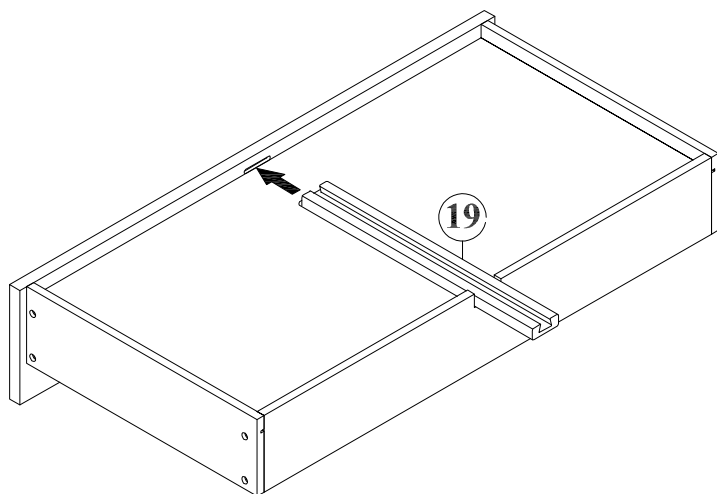

ASSEMBLY INSTRUCTION

Detail View - DAY BED

Identifying the Hardware - Identify the hardware using the illustrations below.

Part List –

<p>1</p>  <p>Left headboard - 1pc</p>	<p>2</p>  <p>Right headboard - 1pc</p>
<p>8</p>  <p>Side bonding bar - 2pcs</p>	<p>9</p>  <p>Mid bonding bar - 2pcs</p>
<p>10</p>  <p>Bed board - 15pcs</p>	<p>13</p>  <p>Wooden slider - 2pcs</p>
<p>19</p>  <p>Wooden slider - 2pcs</p>	

16PCS

X 2

STEP: 8

M

8PCS

Y

16PCS

X 2