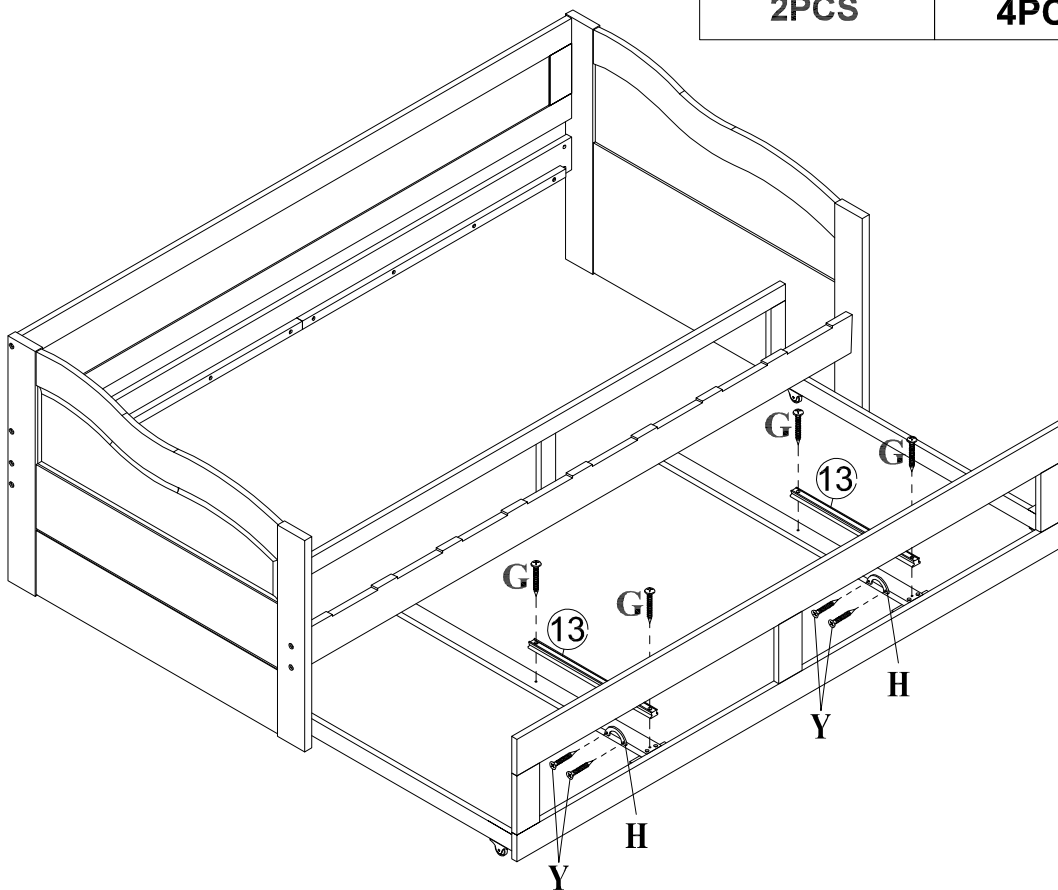

ASSEMBLY INSTRUCTION

Detail View - DAY BED

Identifying the Hardware - Identify the hardware using the illustrations below.

Part List –

<p>1</p>  <p>Left headboard - 1pc</p>	<p>2</p>  <p>Right headboard - 1pc</p>
<p>8</p>  <p>Side bonding bar - 2pcs</p>	<p>9</p>  <p>Mid bonding bar - 2pcs</p>
<p>10</p>  <p>Bed board - 15pcs</p>	<p>13</p>  <p>Wooden slider - 2pcs</p>
<p>19</p>  <p>Wooden slider - 2pcs</p>	

Part List –

3		4	
Back guard rail frame - 1pc		Bed side plate - 1pc	
5		6	
Bed side plate - 1pc		Front frame - 1pc	
7		14	
Rear frame - 1pc		Drawer left side panel - 2pcs	
15		16	
Drawer right side panel - 2pcs		Drawer back plate - 2pcs	
17		18	
Drawer panel - 2pcs		Drawer bottom plate - 2pcs	

Hardware List –

<p>A</p>  <p>ø13x1/4"x30mm</p>	<p>B</p>  <p>ø13x1/4"x70mm</p>	<p>C</p>  <p>ø10x13mm</p>
<p>Hex-Head bolts(4pcs)</p>	<p>Hex-Head bolts(12pcs)</p>	<p>Horizontal-Hole bolts(12PCS)</p>
<p>E</p> 	<p>F</p>  <p>ø7xø3.5x15mm</p>	<p>G</p>  <p>ø8xø4x30mm</p>
<p>Wheels (4pcs)</p>	<p>Flat head screw(8pcs)</p>	<p>Round head screw(70pcs)</p>
<p>H</p> 	<p>Y</p>  <p>ø7xø3.5x12mm</p>	<p>J</p>  <p>ø8x30mm</p>
<p>Blocks semicircular(2pcs)</p>	<p>Flat head screw(36pcs)</p>	<p>Wood dowel(8pcs)</p>
<p>K</p>  <p>4mm</p>	<p>L</p> 	<p>M</p> 
<p>Allen key(1pc)</p>	<p>L Bracket(4pcs)</p>	<p>L Bracket(8pcs)</p>

G	Y	L
		
8PCS	8PCS	4PCS

STEP: 5

H	Y	G
		
2PCS	4PCS	4PCS

STEP: 6

G

30PCS

STEP: 7

G