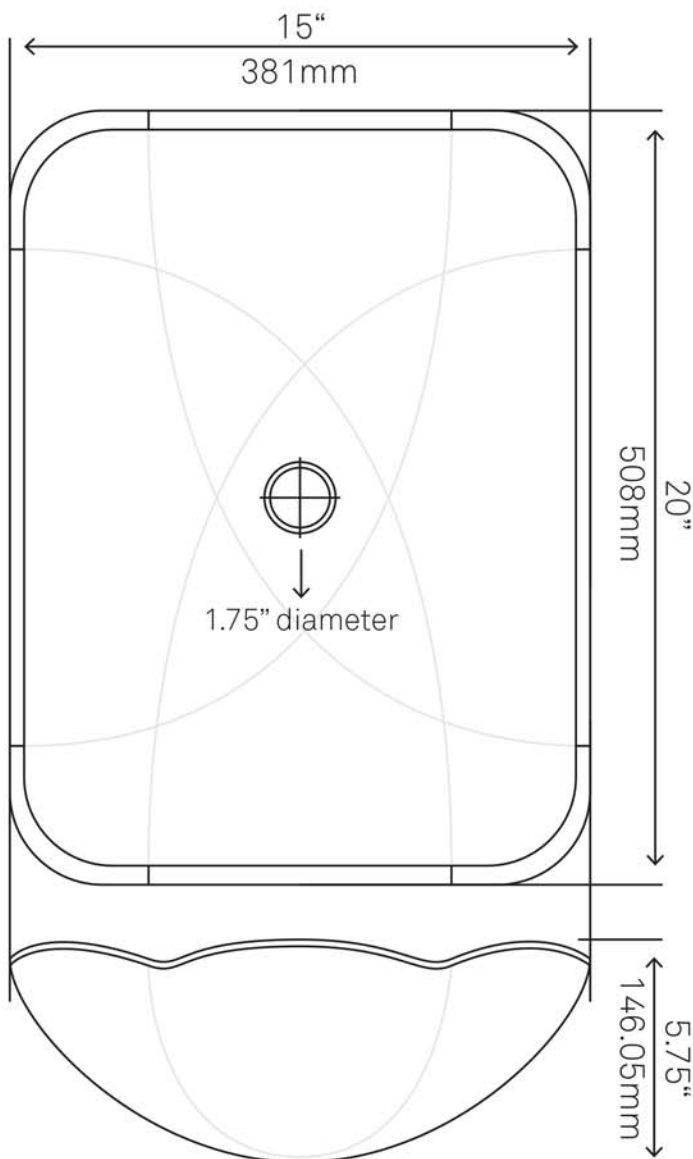

## TIS-317T MARRONE Glass Vessel Sink, Brown Glass

Requested By: \_\_\_\_\_

Specific Features: \_\_\_\_\_

### STANDARD SPECIFICATIONS:

- Oblong fluted brown glass vessel
- Made with high tempered glass
- Scratch resistant and non-porous
- Designed for above counter installation
- Standard U.S. plumbing connections
- 1.75-inch drain opening
- No overflow