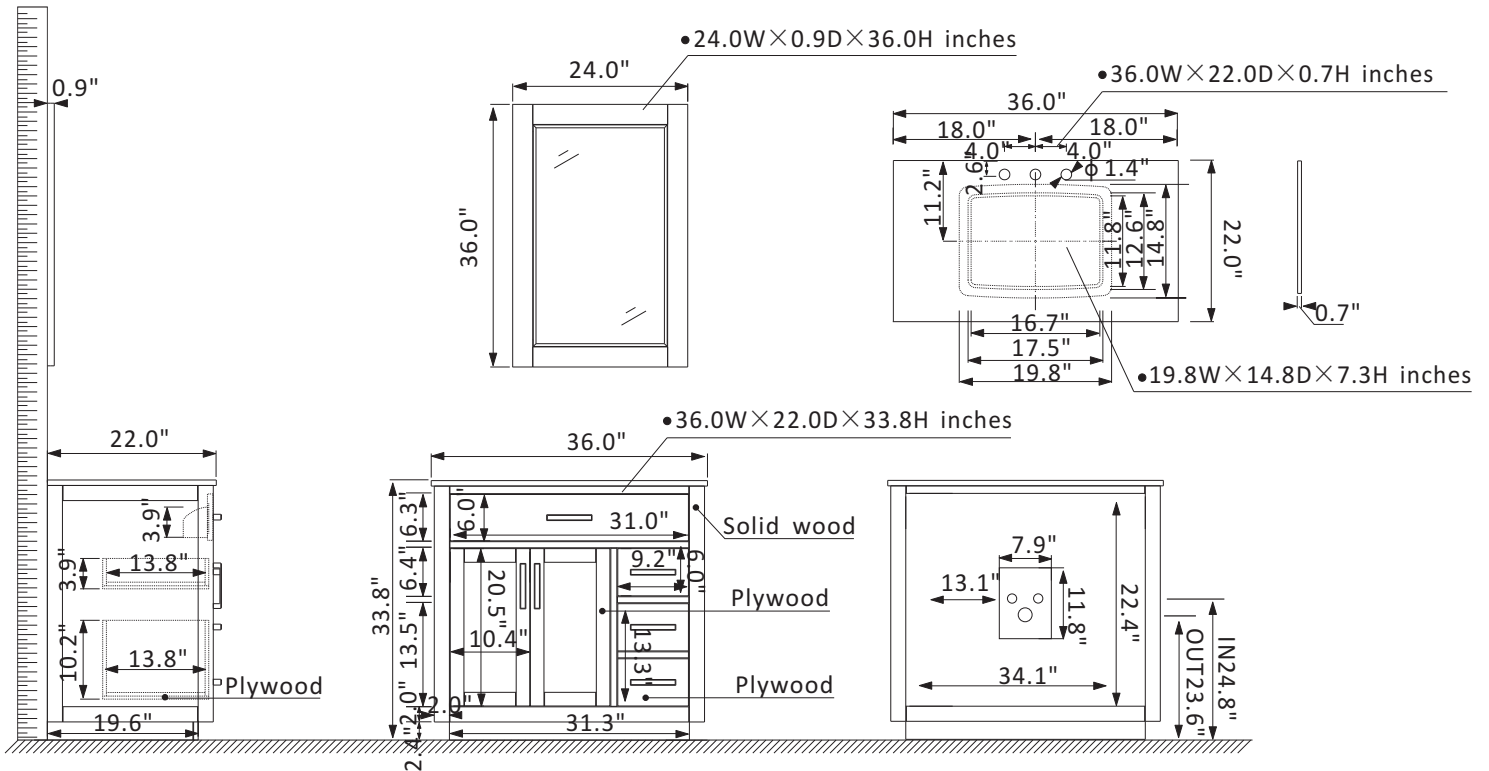

## Features

Construction: Solid wood / plywood

Finish: White, Gray or Royal Blue Finish

Countertop: Natural Carrara white marble

Sink: Rectangular, undermount ceramic basin with overflow included

Faucet: Countertop pre-drilled for 8" wide faucet hole

Door/Drawer: 1 flip-down drawer on top, 1 soft-closing drawer and 1 dual soft-closing door on right, two soft-closing doors

Mirror: Single matching, framed mirror

Hardware: Brushed copper finish hardware