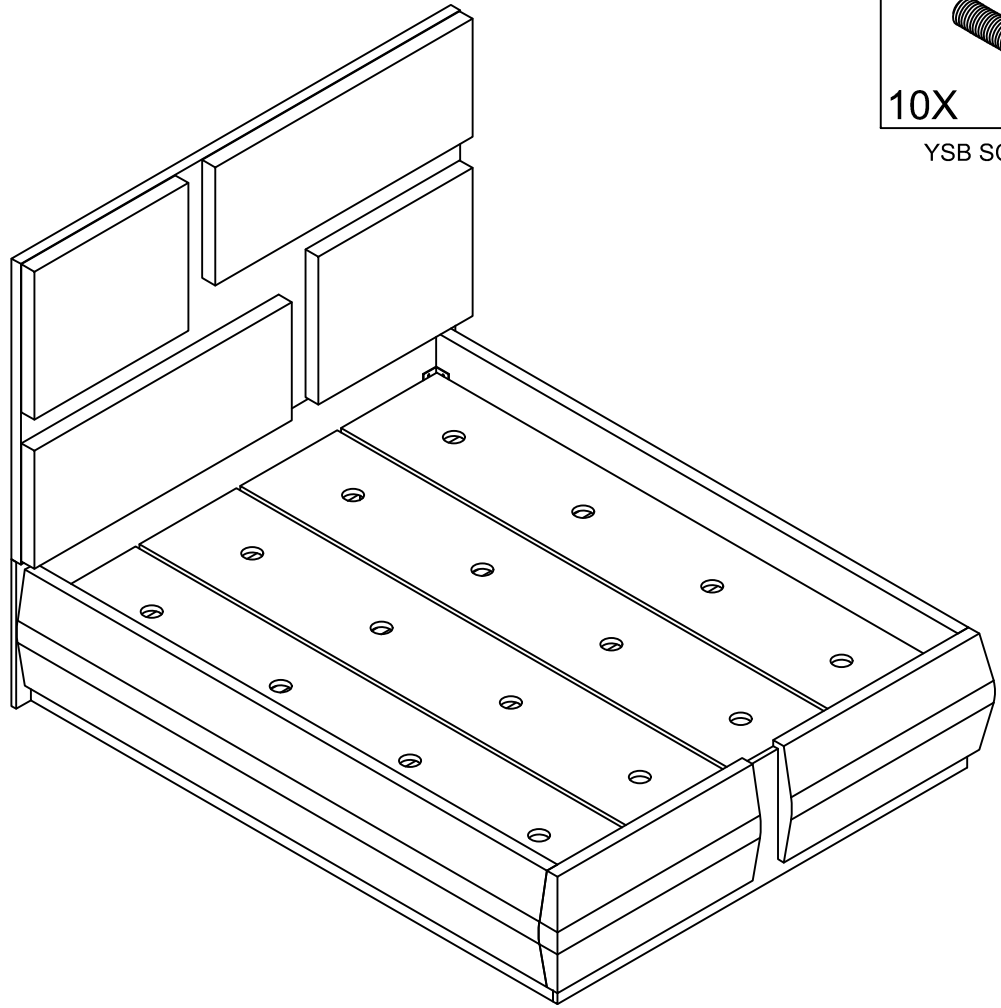

### 4.STEP

**5.STEP**

00102

20X

YSB SCREW Ø6X30

**6.STEP**

LORENZA / DRESSER MIRROR

 2X AYNA DEMİRİ	 8X YSB VIDA Ø6X20
--	---

1.STEP

 2X AYNA DEMİRİ	 8X YSB VIDA Ø6X20
--	---

LORENZA / BED

00102	00201	00101
		
10X	4X	48X

YBS SCREW Ø6X30

BAD CORNER CONNECTION

YBS SCREW Ø6X15

00302	00301
	
4X	2X

BAD CORNER CONNECTION

YBS SCREW Ø6X15

1X

2X