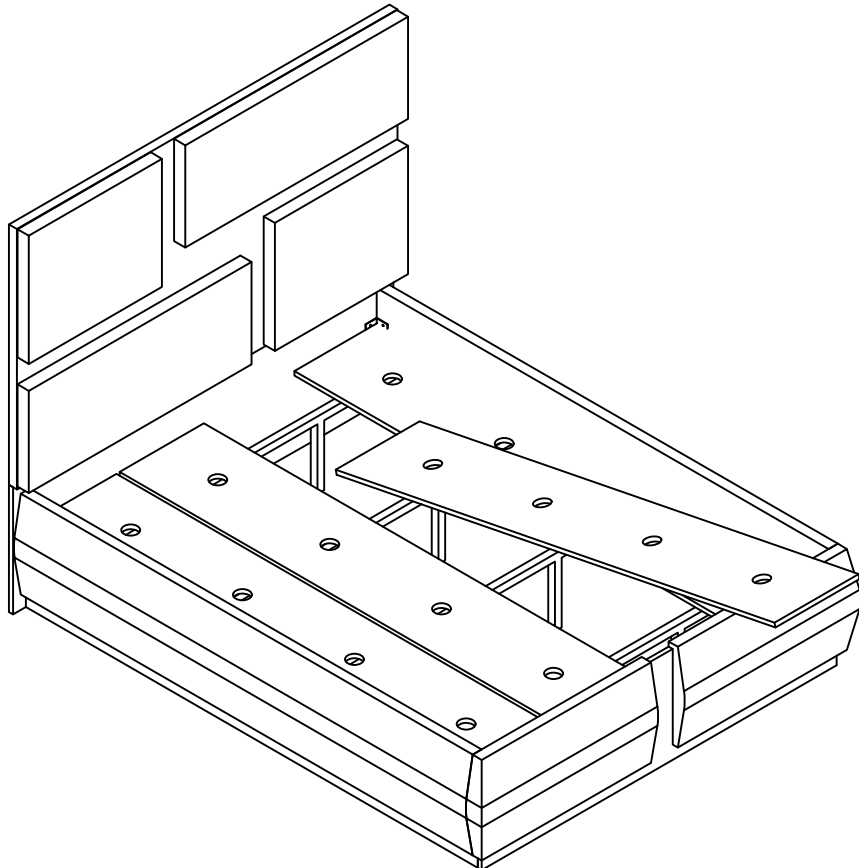

### 4.STEP

**5.STEP**

00102

20X

YSB SCREW Ø6X30

**6.STEP**

LORENZA / DRESSER MIRROR

 2X AYNA DEMİRİ	 8X YSB VIDA Ø6X20
--	---

1.STEP

 2X AYNA DEMİRİ	 8X YSB VIDA Ø6X20
--	---

LORENZA / BED

00102	00201	00101
		
10X	4X	48X

YBS SCREW Ø6X30

BAD CORNER CONNECTION

YBS SCREW Ø6X15

00302	00301
	
4X	2X

BAD CORNER CONNECTION

YBS SCREW Ø6X15

1X

2X