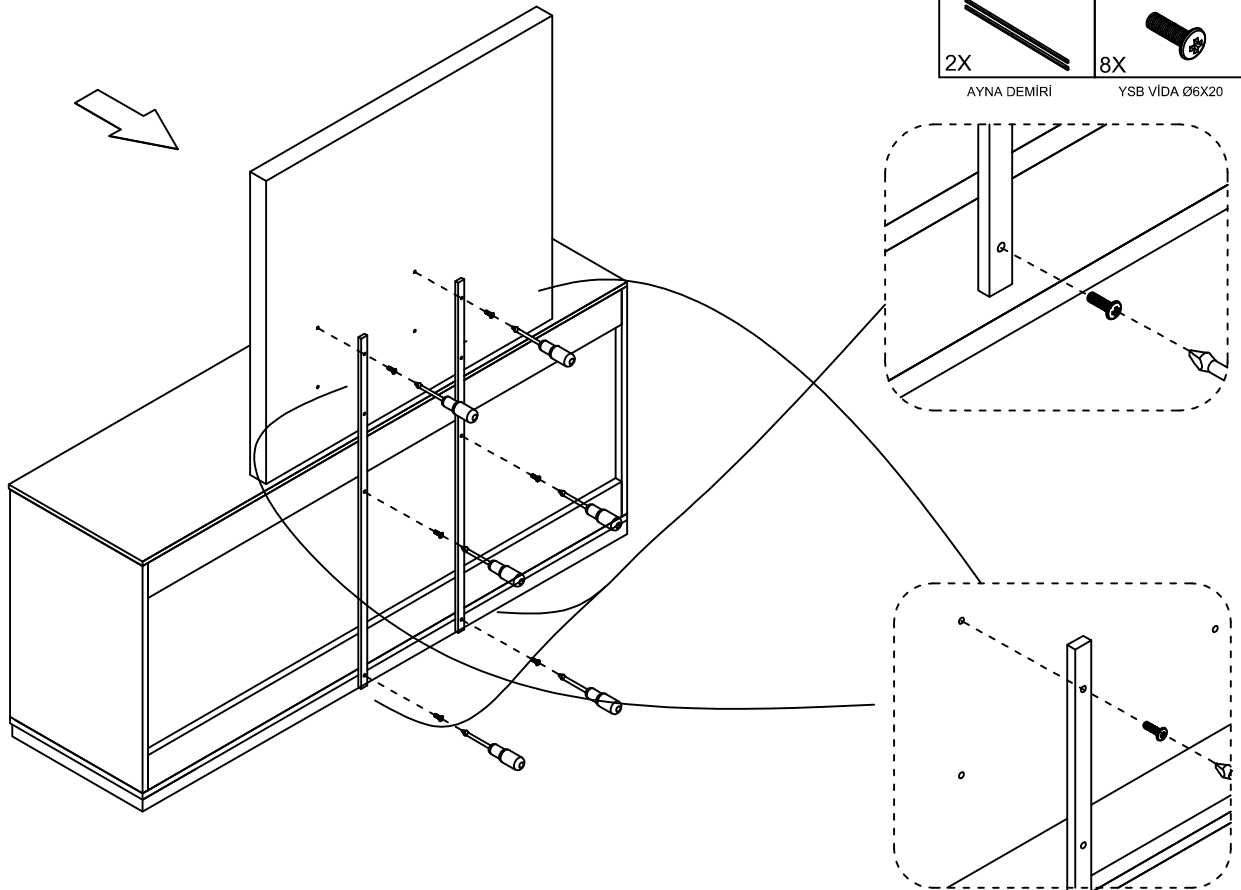

### 4.STEP

**5.STEP**

00102

20X

YSB SCREW Ø6X30

**6.STEP**

LORENZA / DRESSER MIRROR

 2X AYNA DEMİRİ	 8X YSB VIDA Ø6X20
--	---

1.STEP

 2X AYNA DEMİRİ	 8X YSB VIDA Ø6X20
--	---

LORENZA / BED

00102	00201	00101
		
10X	4X	48X

YBS SCREW Ø6X30

BAD CORNER CONNECTION

YBS SCREW Ø6X15

00302	00301
	
4X	2X

BAD CORNER CONNECTION

YBS SCREW Ø6X15

1X

2X