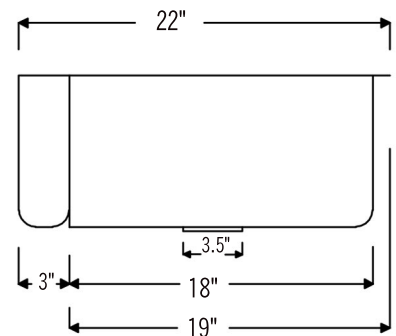

PACKAGE INCLUDES THE FOLLOWING ITEMS:

- * 33" Hammered Copper Kitchen Apron Single Basin Sink w/ Vineyard Design (Model# KASDB33229G)
- * 3.5" Garbage Disposal Drain w/ Basket / ORB Finish (Model# D-130ORB)
- * Oil Rubbed Bronze Installation Silicone (Model# C900-ORB)
- * Copper Sink Wax (Model# W900-WAX)

* ORB: Oil Rubbed Bronze

SINK DETAILS (Model# KASDB33229G)

- * 33" Hammered Copper Kitchen Apron Single Basin Sink w/ Vineyard Design
- * Color: Oil Rubbed Bronze
- * Outer Dimension: 33" x 22" x 9"
- * Inner Dimension: 31" x 19" x 9"
- * Rim: Left, Back, Right - 1" / Front - 2"
- * Drain Opening: 3.5" Standard
- * Material Gauge: 14
- * CODE / STANDARD COMPLIANCE: IAPMO / cUPC LISTED

* ORB: Oil Rubbed Bronze

DRAIN DETAILS (Model# D-130ORB)

- * 3.5" Deluxe Garbage Disposal Drain w/ Basket
- * Color: Oil Rubbed Bronze
- * Outer Dimension: 4.5" x 2.25"
- * Inner Dimension: 3.5"
- * Installation Type: Insinkerator Brand Compatible
- * Material: Brass
- * Prop 65 Compliant