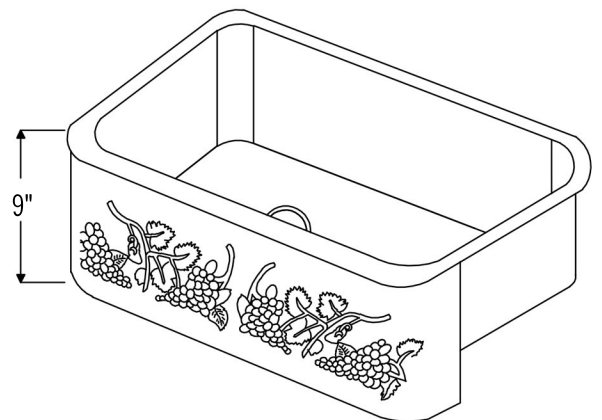

PACKAGE INCLUDES THE FOLLOWING ITEMS:

- * 33" Hammered Copper Kitchen Apron Single Basin Sink w/ Vineyard Design (Model# KASDB33229G)
- * 3.5" Garbage Disposal Drain w/ Basket / ORB Finish (Model# D-130ORB)
- * Oil Rubbed Bronze Installation Silicone (Model# C900-ORB)
- * Copper Sink Wax (Model# W900-WAX)

* ORB: Oil Rubbed Bronze

SINK DETAILS (Model# KASDB33229G)

- * 33" Hammered Copper Kitchen Apron Single Basin Sink w/ Vineyard Design
- * Color: Oil Rubbed Bronze
- * Outer Dimension: 33" x 22" x 9"
- * Inner Dimension: 31" x 19" x 9"
- * Rim: Left, Back, Right - 1" / Front - 2"
- * Drain Opening: 3.5" Standard
- * Material Gauge: 14
- * CODE / STANDARD COMPLIANCE: IAPMO / cUPC LISTED