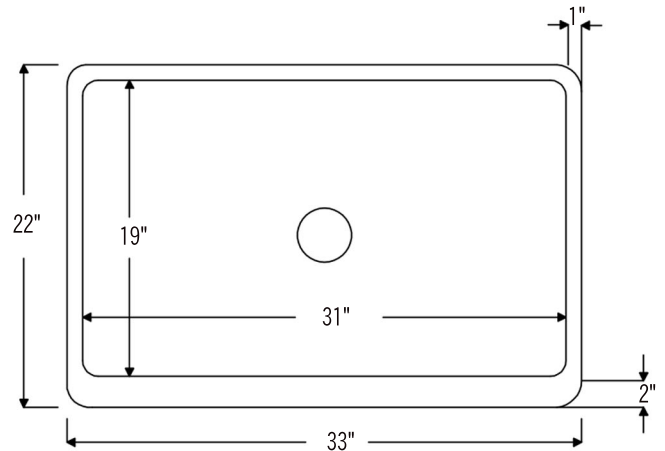

PACKAGE INCLUDES THE FOLLOWING ITEMS:

- * 33" Hammered Copper Kitchen Apron Single Basin Sink w/ Vineyard Design (Model# KASDB33229G)
- * 3.5" Garbage Disposal Drain w/ Basket / ORB Finish (Model# D-130ORB)
- * Oil Rubbed Bronze Installation Silicone (Model# C900-ORB)
- * Copper Sink Wax (Model# W900-WAX)

* ORB: Oil Rubbed Bronze

SINK DETAILS (Model# KASDB33229G)

- * 33" Hammered Copper Kitchen Apron Single Basin Sink w/ Vineyard Design
- * Color: Oil Rubbed Bronze
- * Outer Dimension: 33" x 22" x 9"
- * Inner Dimension: 31" x 19" x 9"
- * Rim: Left, Back, Right - 1" / Front - 2"
- * Drain Opening: 3.5" Standard
- * Material Gauge: 14
- * CODE / STANDARD COMPLIANCE: IAPMO / cUPC LISTED

* ORB: Oil Rubbed Bronze

DRAIN DETAILS (Model# D-130ORB)

- * 3.5" Deluxe Garbage Disposal Drain w/ Basket
- * Color: Oil Rubbed Bronze
- * Outer Dimension: 4.5" x 2.25"
- * Inner Dimension: 3.5"
- * Installation Type: Insinkerator Brand Compatible
- * Material: Brass
- * Prop 65 Compliant

SILICONE DETAILS (Model# C900-ORB)

- * Neutral Cure Installation Silicone
- * Size: 4.7 OZ
- * Matches a Variety of Different Styled Sinks and Drains

COPPER SINK WAX DETAILS (Model# W900-WAX)

- * Copper Sink Wax Protectant
- * Made from Natural Bee's Wax
- * No Wax Build Up Ever!
- * Hard Water Protection
- * Works great on a variety of different surfaces: