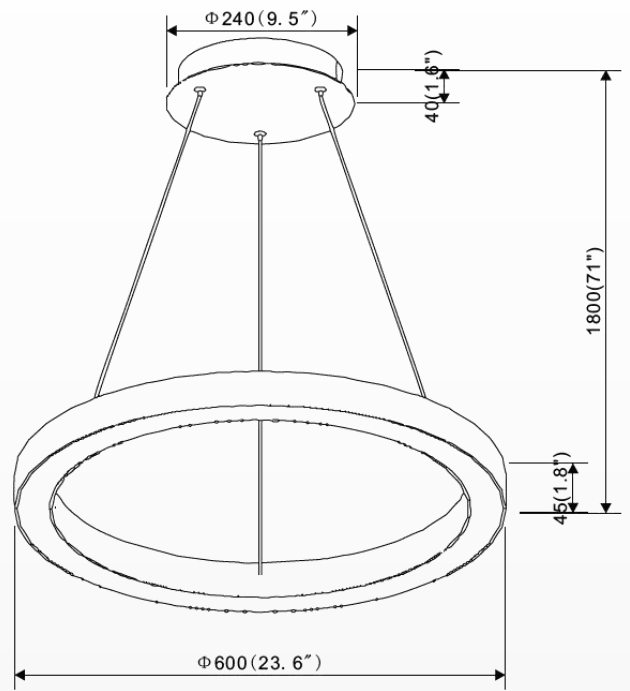

LIGHTING

LED Chandelier Lights

SPECIFICATION

- Dimension: 23.6"×71"
- Wattage: 49W
- Voltage: 120V
- Temp: 3000K
- Lumens: 2450LM
- Dimmable: ELV , DIMMING 5%-100%
- CRI: > 80
- Material : Iron+Aluminum+Diffuser+Len
- Lifespan : 50000hs
- Warranty: 3 years
- Operation temperature : -20°C-40°C

AVAILABLE FINISH

WHAT'S IN THE BOX:

mounting bracket; plastic anchors;
anchor screws; outlet screws;
wire connectors, ground screw,
canopy screw, gloves