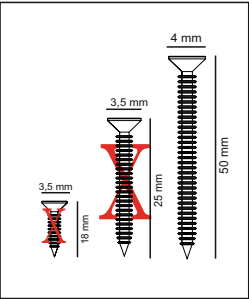

ATTENTION!!

Minifix is the main connection material used in products. Before starting assembly, please check the drawings below...

The necessary tools (not included)

ACCESSORY LIST

| | | | | |
|--|--|--|--|--|
| A09 4x50  49x | A10 3,5x18  1x | A08  1x | A21  4x | A16  D 24 A 24x |
| A07  1x | A20 3,5x25  12x | | | |

GENERAL VIEW

ASSEMBLY MANUAL

1

2

3

4

5

5