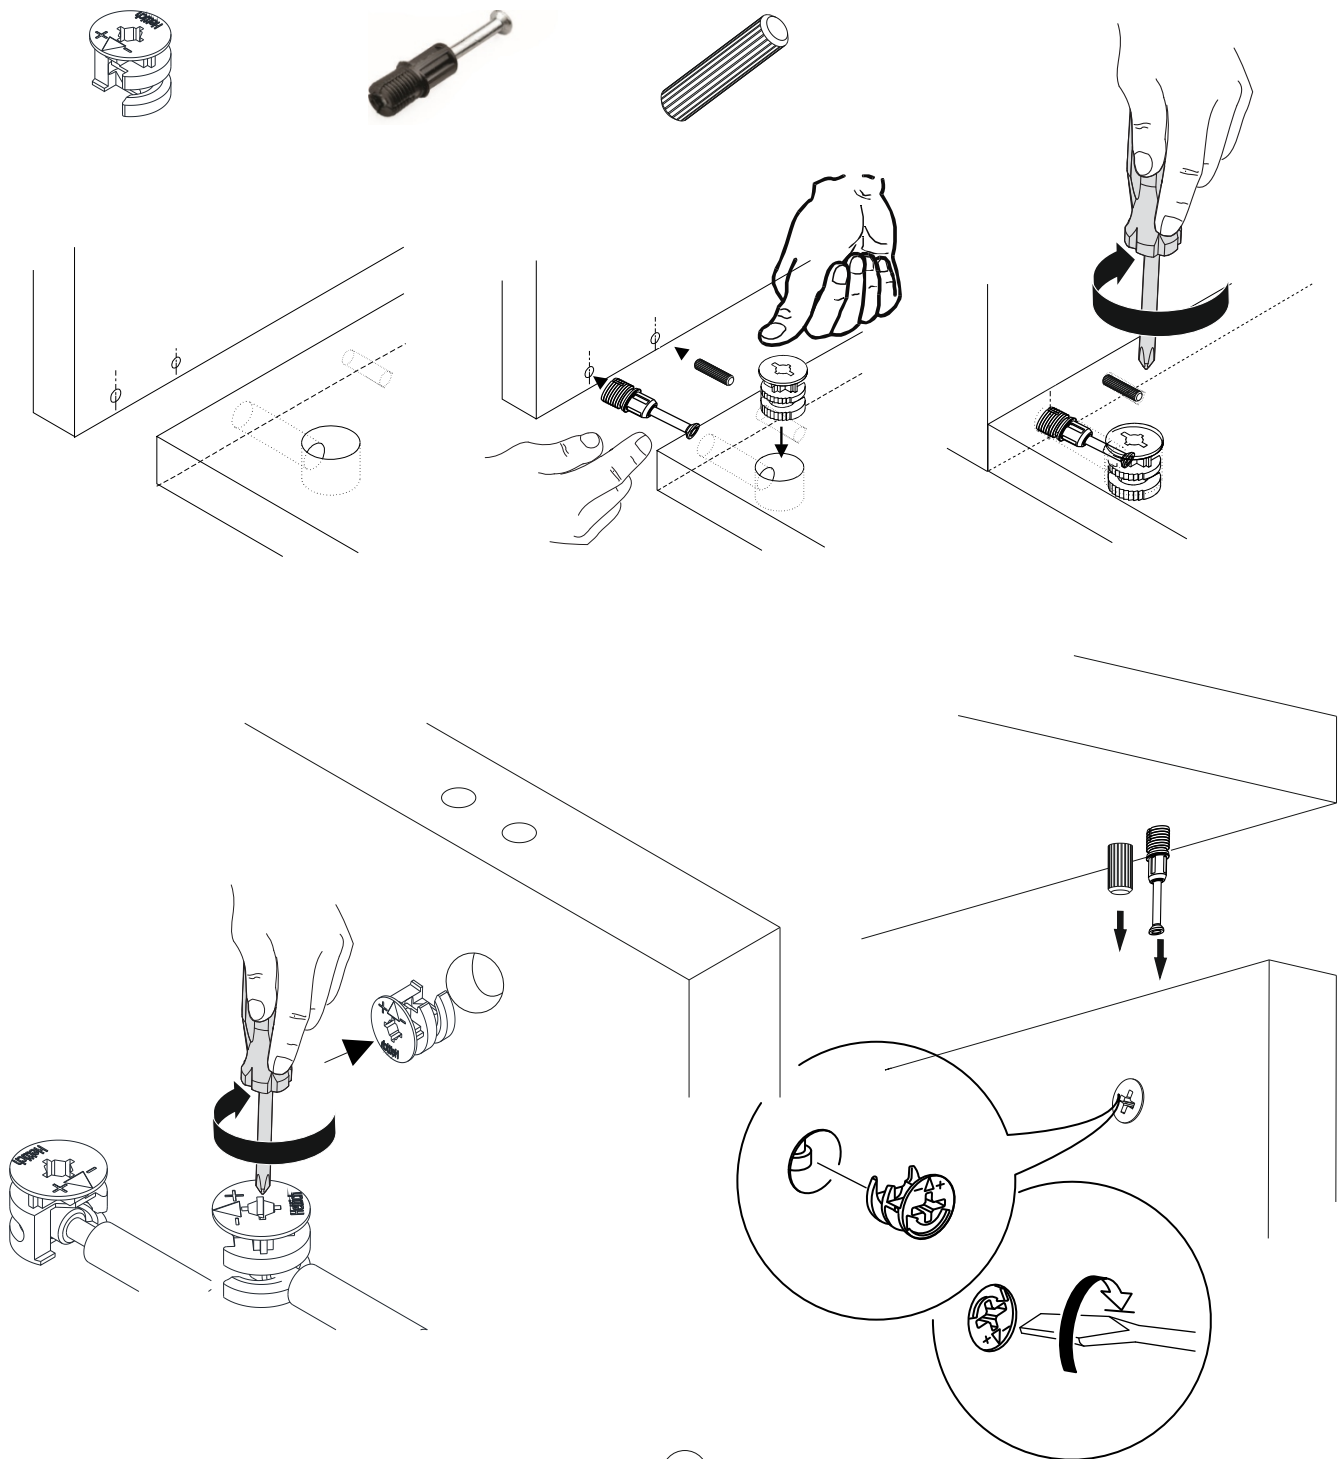

Dear Customer,

The product you bought was subjected to all sorts of tests and control before sending out to you. Even in this situation, sometimes happen that some component is damaged during the transportation. In such case please do not send the whole article back to us. Just request/order the damaged part. While requesting the required part, describe it exactly by looking to service card. Missing part will be sent to you as soon as possible. Before start assembling, please check the whole components and accessories according to the lists. After being sure that every part and accessory are okay and right, start assembling. Before start assembling, please clean all the components with a damp cloth. If you bought more than one product, to prevent confusion be sure that you completed the first product. Then start the other product's assembling. Never draw the products. While carrying, disassociate and lift the product and carry with minimum 2 people. For long distances carry the product with the package.

ATTENTION!!

Minifix is the main connection material used in products. Before starting assembly, please check the drawings below...

The necessary tools (not included)

ACCESSORY LIST

| | | | | |
|--|--|--|--|--|
| A09 4x50  49x | A10 3,5x18  1x | A08  1x | A21  4x | A16  D 24 A 24x |
| A07  1x | A20 3,5x25  12x | | | |