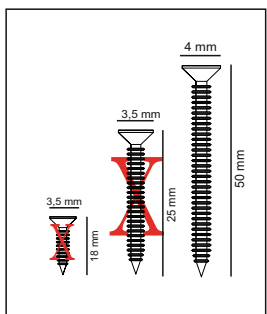

*Haben Sie schon unsere anderen Produkte gesehen?
Have you seen our other products ?*