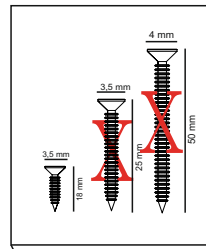

13

14

*Haben Sie schon unsere anderen Produkte gesehen?
Have you seen our other products ?*