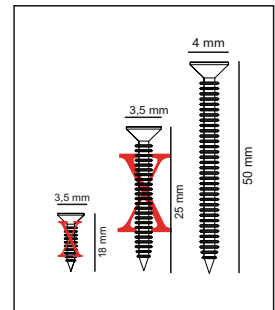

ATTENTION!!

Minifix is the main connection material used in products. Before starting assembly, please check the drawings below...

The necessary tools (not included)

ACCESSORY LIST

| | | | | |
|--|--|--|--|--|
| A09 4x50  49x | A10 3,5x18  1x | A08  1x | A21  4x | A16  D 24 A 24x |
| A07  1x | A20 3,5x25  12x | | | |

GENERAL VIEW

ASSEMBLY MANUAL

1

2

3

4

5

5