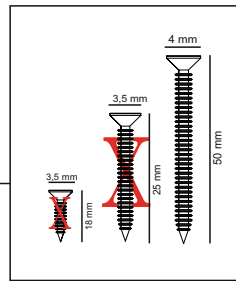

13

14

*Haben Sie schon unsere anderen Produkte gesehen?
Have you seen our other products ?*