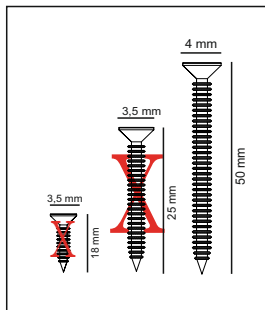

ATTENTION!!

Minifix is the main connection material used in products. Before starting assembly, please check the drawings below...

The necessary tools (not included)

ACCESSORY LIST

| | | | | |
|--|--|--|--|--|
| A09 4x50  49x | A10 3,5x18  1x | A08  1x | A21  4x | A16  D 24 A 24x |
| A07  1x | A20 3,5x25  12x | | | |

GENERAL VIEW

ASSEMBLY MANUAL

1

2

3

4

5

5