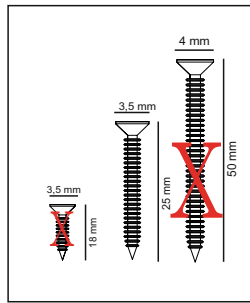

ATTENTION!!

Minifix is the main connection material used in products. Before starting assembly, please check the drawings below...

The necessary tools (not included)

ACCESSORY LIST

| | | | | |
|--|--|--|--|--|
| A09 4x50  49x | A10 3,5x18  1x | A08  1x | A21  4x | A16  D 24 A 24x |
| A07  1x | A20 3,5x25  12x | | | |

GENERAL VIEW

ASSEMBLY MANUAL

1

2

3

4

5

5