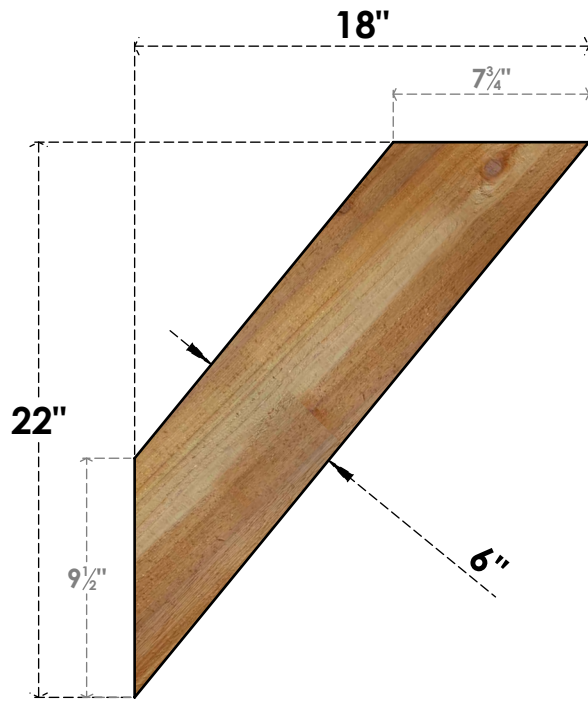

BRC06X18X22TRA00RWR

6"W X 18"D X 22"H TRADITIONAL ROUGH SAWN BRACE, WESTERN RED CEDAR

SIDE

FRONT

EKENA MILLWORK
2300 WEST MAIN ST.
CLARKSVILLE, TX 75426
TOLL FREE: 866-607-0453
WWW.EKENAMILLWORK.COM

NOTES

1. INSTALLATION TO BE COMPLETED IN ACCORDANCE WITH MANUFACTURER'S SPECIFICATIONS.
2. DRAWING MAY NOT BE TO SCALE
3. THIS DRAWING IS INTENDED FOR DESIGN AND PLANNING PURPOSES ONLY.
4. ALL INFORMATION CONTAINED HEREIN WAS CURRENT AT THE TIME OF DEVELOPMENT BUT MUST BE REVIEWED AND APPROVED BY THE PRODUCT MANUFACTURER TO BE CONSIDERED ACCURATE.
5. PRODUCTS ARE NOT KILN DRIED. THIS ITEM IS UNIQUE AND WILL CONTAIN THE NATURAL VARIATIONS THAT THE WOOD SPECIES OFFERS. THIS MAY RESULT IN VARIATIONS UP TO 1/4"