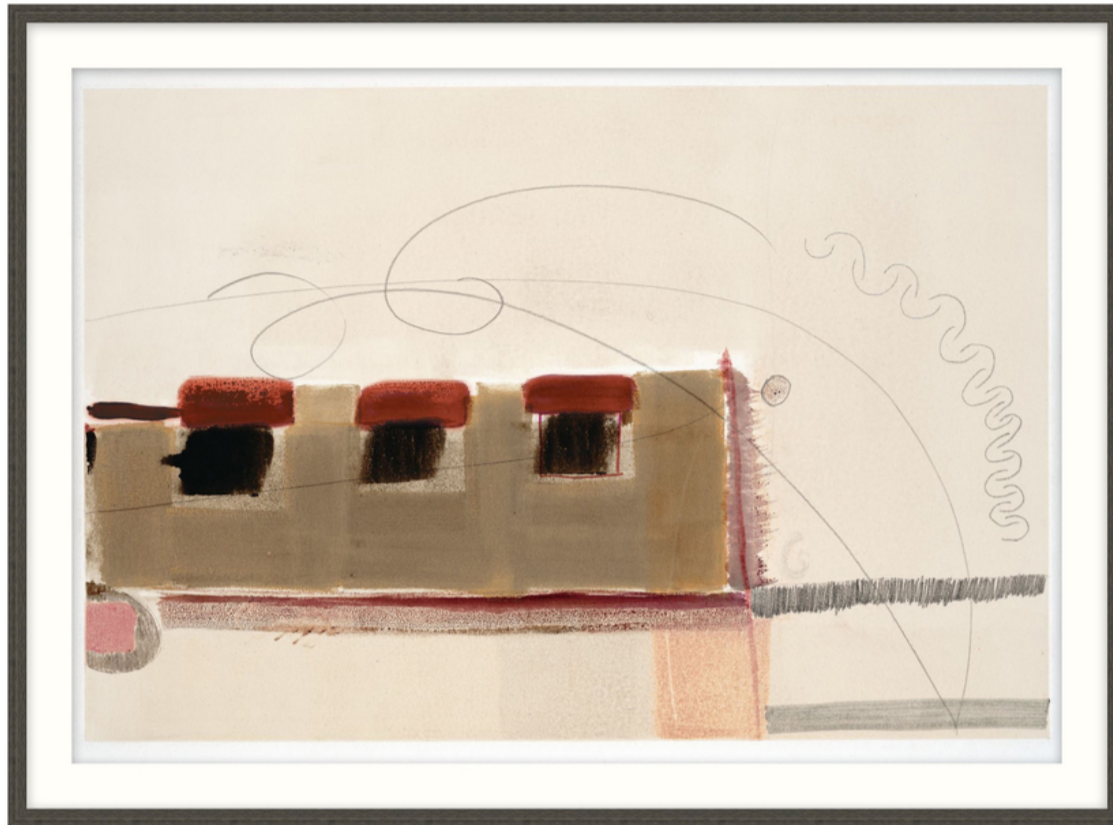

# THEODORE ALEXANDER

## Little Boxes 1

D2807S56124-4729

Little Boxes 1 pays respect to Architectonic, an art style that integrates architectural principles and aesthetics into artistic compositions. This work on paper accentuates geometric forms and the interplay of objects in space that invites the eye to form its own narrative. Implied lines, the use of light and dark, and a clever color scheme in bone white, mocha, and sienna add to the intrigue of the work. A striking composition on textured paper, Little Boxes 1 uses a pleasing color palette to bring abstracted forms to life. Part of the carefully curated ART by TA collection.

► Textured Paper - Single Matboard, M4 - Warm White Smooth + White Core Width:1.5", F1364 - Gray Oak Cap Frame - Width: 0.77

W 21 x D 1¼ x H 16 inches

**Material(s):**

**Collection:** Art by TA

**Style:** Modern / Formal Modern

**Type:** Décor / Wall Art