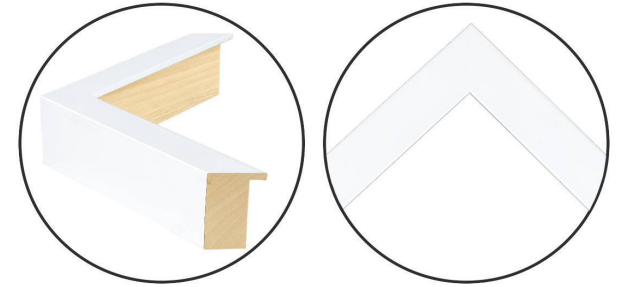

WENDOVER ART GROUP

ITEM NUMBER : **WTUR0494**

TITLE : **Fleur Symmetry 1**

OUTWARD DIMENSION (W X H) : **29.5" x 37.5"**

FRAME (WIDTH X DEPTH) : **MC2329 | 1" x 2.13"**

FRAME FINISH : **Standard Frame**

Matte White

DESCRIPTION :

Giclee on Matte Paper, Double Mats, with Floated Top

Mat and Reverse Bevel