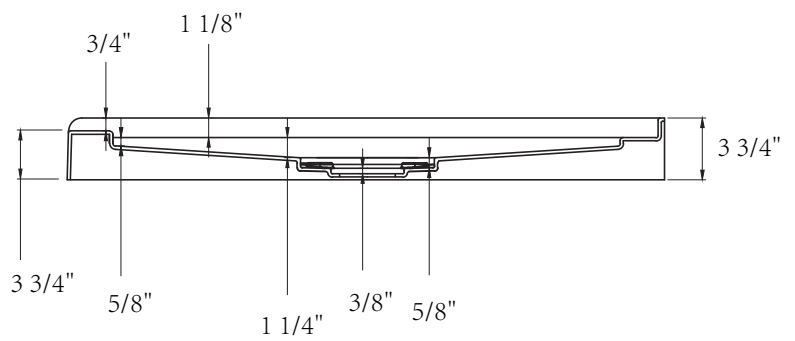

# SIZE DETAILS

## ACRYLIC SHOWER BASE

**PRODUCT SIZE: 30"**

All dimensions are nominal,  
minor variations may occur.

Top View

Front View

Cap

Side View