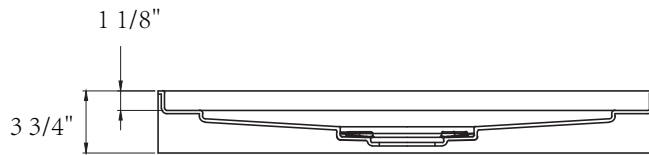

# SIZE DETAILS

## ACRYLIC SHOWER BASE

**PRODUCT SIZE: 30"**

All dimensions are nominal,  
minor variations may occur.

Top View

Front View

Cap

Side View