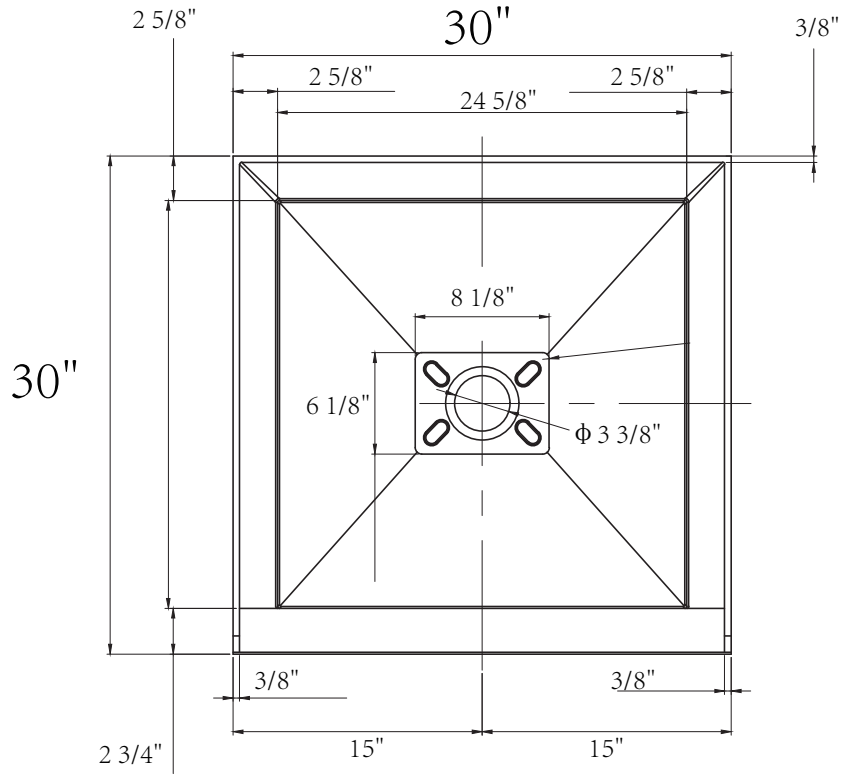

# SIZE DETAILS

## ACRYLIC SHOWER BASE

**PRODUCT SIZE: 30"**

All dimensions are nominal,  
minor variations may occur.

Top View

Front View

Cap

Side View