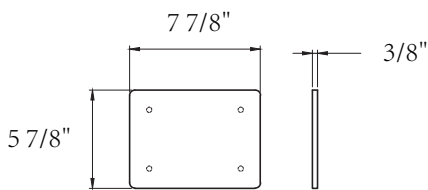

# SIZE DETAILS

## ACRYLIC SHOWER BASE

**PRODUCT SIZE: 30"**

All dimensions are nominal,  
minor variations may occur.

Top View

Front View

Cap

Side View