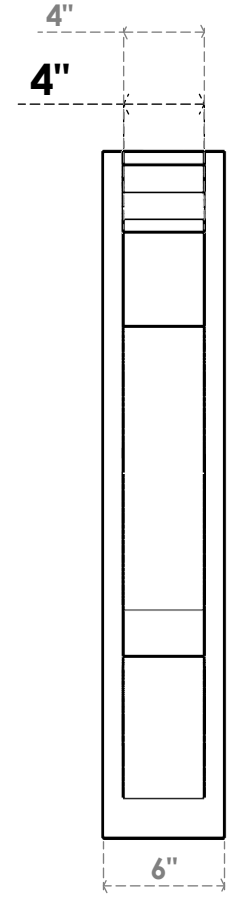

ITEM NUMBER: OUTUROC040X060X26000X34000X040X020X040BOA04RCPR

4"W TOP X 6"W BACK X 26"D X 34"H X 4"T TOP X 2"T BACK TIMBERTHANE ROUGH CEDAR BALBOA FAUX WOOD OPEN OUTLOOKER, TRADITIONAL TOP AND BLOCK BACK, 4"W CLOSED BRACE, PRIMED TAN

SIDE PROFILE

FRONT PROFILE

ISOMETRIC

GENERATED DATE : 07/05/2023

EKENA MILLWORK
2300 WEST MAIN ST.
CLARKSVILLE, TX 75426
TOLL FREE: 866-607-0453
WWW.EKENAMILLWORK.COM

NOTES

1. INSTALLATION TO BE COMPLETED IN ACCORDANCE WITH MANUFACTURER'S SPECIFICATIONS.
2. DRAWING MAY NOT BE TO SCALE
3. THIS DRAWING IS INTENDED FOR DESIGN AND PLANNING PURPOSES ONLY.
4. ALL INFORMATION CONTAINED HEREIN WAS CURRENT AT THE TIME OF DEVELOPMENT BUT MUST BE REVIEWED AND APPROVED BY THE PRODUCT MANUFACTURER TO BE CONSIDERED ACCURATE.
5. TIMBERTHANE ARCHITECTURAL PRODUCTS ARE MADE FROM HIGH DENSITY URETHANE AND COME FACTORY PRIMED