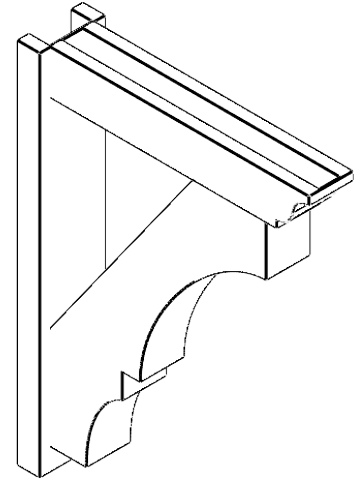

ITEM NUMBER: OUTUROC040X060X26000X34000X040X020X040BOA04RCPR

4"W TOP X 6"W BACK X 26"D X 34"H X 4"T TOP X 2"T BACK TIMBERTHANE ROUGH CEDAR BALBOA FAUX WOOD OPEN OUTLOOKER, TRADITIONAL TOP AND BLOCK BACK, 4"W CLOSED BRACE, PRIMED TAN

SIDE PROFILE

FRONT PROFILE

ISOMETRIC

GENERATED DATE : 07/05/2023

EKENA MILLWORK
2300 WEST MAIN ST.
CLARKSVILLE, TX 75426
TOLL FREE: 866-607-0453
WWW.EKENAMILLWORK.COM

NOTES

1. INSTALLATION TO BE COMPLETED IN ACCORDANCE WITH MANUFACTURER'S SPECIFICATIONS.
2. DRAWING MAY NOT BE TO SCALE
3. THIS DRAWING IS INTENDED FOR DESIGN AND PLANNING PURPOSES ONLY.
4. ALL INFORMATION CONTAINED HEREIN WAS CURRENT AT THE TIME OF DEVELOPMENT BUT MUST BE REVIEWED AND APPROVED BY THE PRODUCT MANUFACTURER TO BE CONSIDERED ACCURATE.
5. TIMBERTHANE ARCHITECTURAL PRODUCTS ARE MADE FROM HIGH DENSITY URETHANE AND COME FACTORY PRIMED