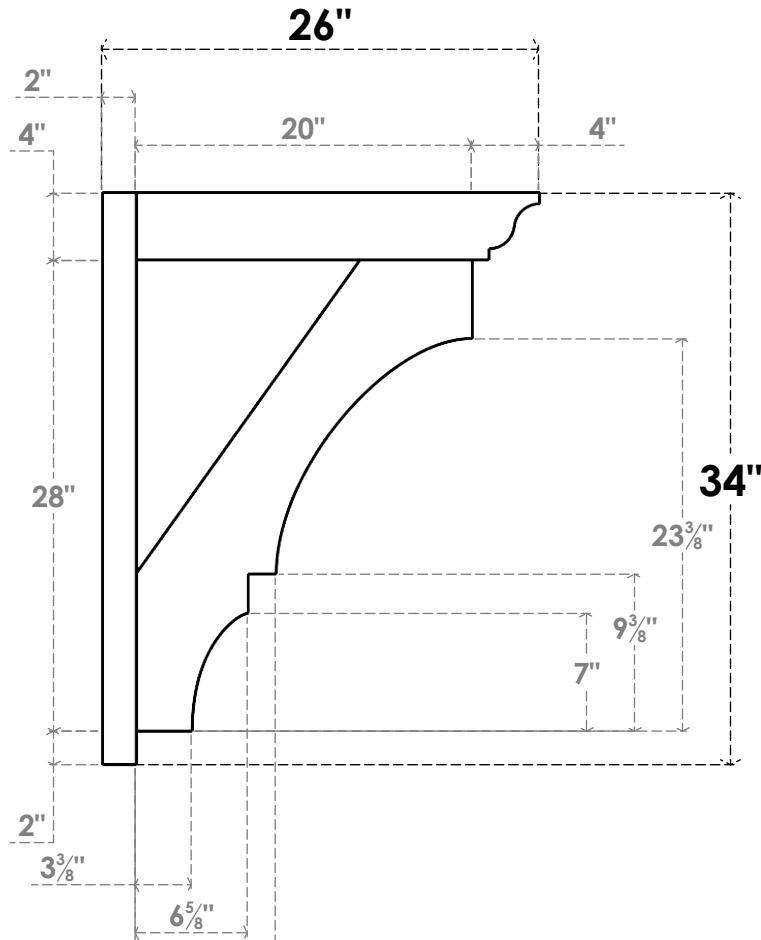

ITEM NUMBER: OUTUROC040X060X26000X34000X040X020X040BOA04RCPR

4"W TOP X 6"W BACK X 26"D X 34"H X 4"T TOP X 2"T BACK TIMBERTHANE ROUGH CEDAR BALBOA FAUX WOOD OPEN OUTLOOKER, TRADITIONAL TOP AND BLOCK BACK, 4"W CLOSED BRACE, PRIMED TAN

SIDE PROFILE

FRONT PROFILE

ISOMETRIC

GENERATED DATE : 07/05/2023

EKENA MILLWORK
2300 WEST MAIN ST.
CLARKSVILLE, TX 75426
TOLL FREE: 866-607-0453
WWW.EKENAMILLWORK.COM

NOTES

1. INSTALLATION TO BE COMPLETED IN ACCORDANCE WITH MANUFACTURER'S SPECIFICATIONS.
2. DRAWING MAY NOT BE TO SCALE
3. THIS DRAWING IS INTENDED FOR DESIGN AND PLANNING PURPOSES ONLY.
4. ALL INFORMATION CONTAINED HEREIN WAS CURRENT AT THE TIME OF DEVELOPMENT BUT MUST BE REVIEWED AND APPROVED BY THE PRODUCT MANUFACTURER TO BE CONSIDERED ACCURATE.
5. TIMBERTHANE ARCHITECTURAL PRODUCTS ARE MADE FROM HIGH DENSITY URETHANE AND COME FACTORY PRIMED