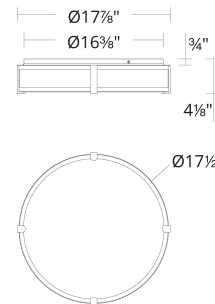

REPLACEMENT PARTS

HDW-SY22-CE - Hardware Pack
RPL-DIF-27218 - Bottom Diffuser

FINISHES:

Aged Brass

Black

LINE DRAWING

FM-27218