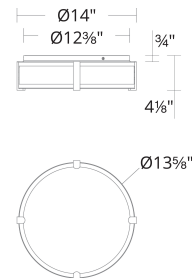

LINE DRAWING