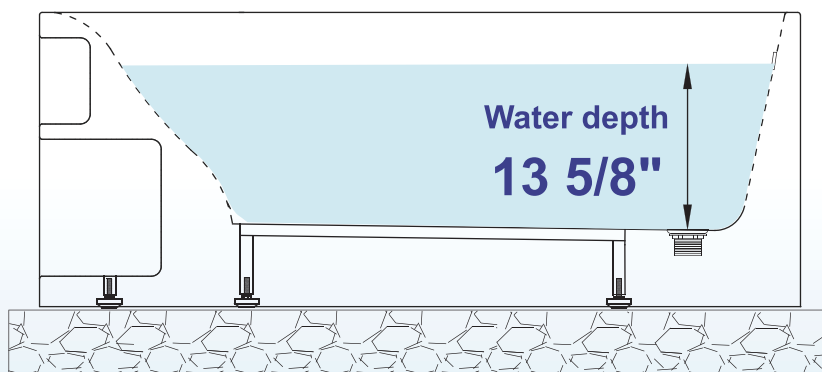

WOODBIDGE®

IMPORTANT INFORMATION

- Measurements are $\pm 1/2"$ and subject to change without notice
- Specifications & Configurations are subject to change without notice
- Please measure tub on-site before installation