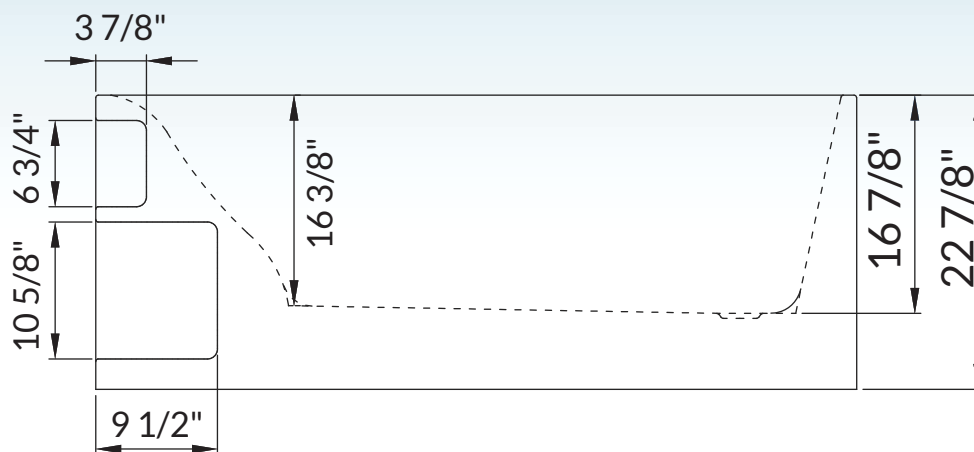

WOODBIDGE®

IMPORTANT INFORMATION

- Measurements are $\pm 1/2"$ and subject to change without notice
- Specifications & Configurations are subject to change without notice
- Please measure tub on-site before installation