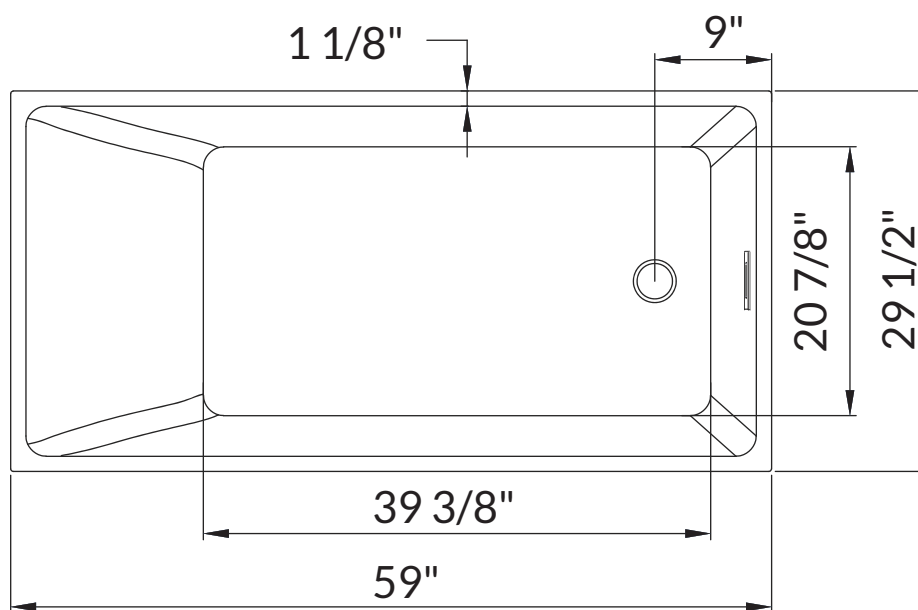

WOODBIDGE®

IMPORTANT INFORMATION

- Measurements are $\pm 1/2"$ and subject to change without notice
- Specifications & Configurations are subject to change without notice
- Please measure tub on-site before installation