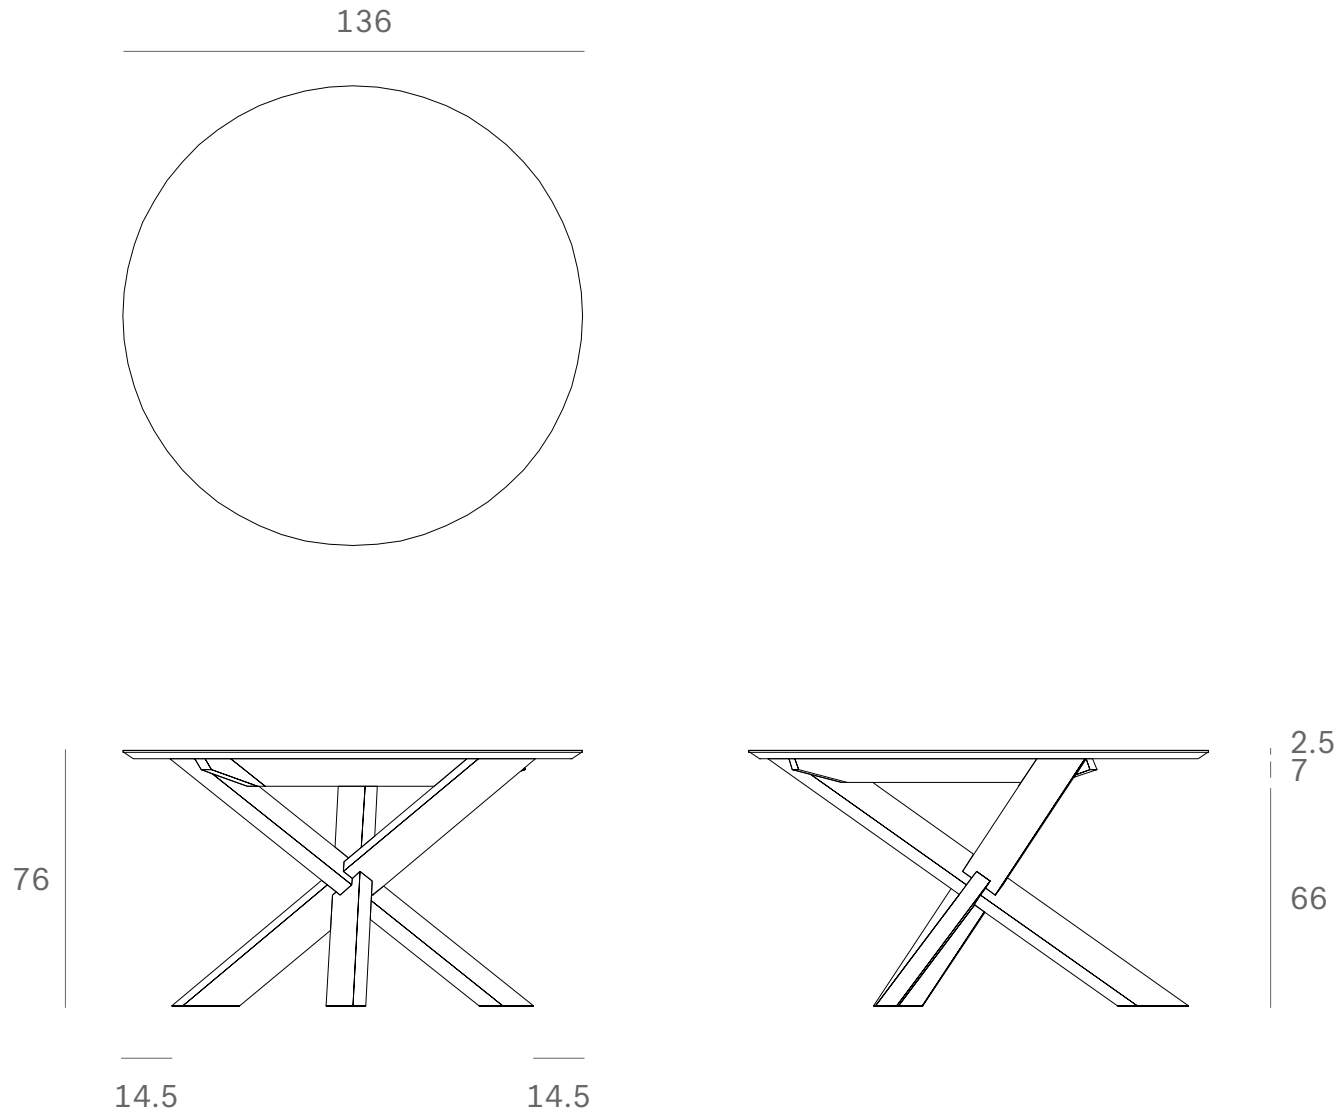

*Ethnicraft*

50165 - Oak Circle dining table - Dimensions (cm)

*Ethnicraft*

50165 - Oak Circle dining table - Dimensions (inches)