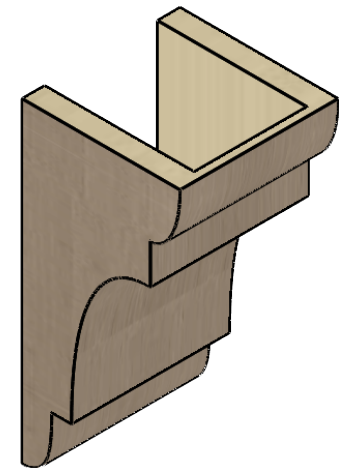

ITEM NUMBER: CORU07X07X14NEBRCPR

7"W X 7"D X 14"H SERIES 2 WIDE NEW BRIGHTON ROUGH CEDAR
TIMBERTHANE FAUX WOOD CORBEL, PRIMED

SIDE PROFILE

FRONT PROFILE

ISOMETRIC

EKENA MILLWORK
2300 WEST MAIN ST.
CLARKSVILLE, TX 75426
TOLL FREE: 866-607-0453
WWW.EKENAMILLWORK.COM

NOTES

1. INSTALLATION TO BE COMPLETED IN ACCORDANCE WITH MANUFACTURER'S SPECIFICATIONS.
2. DRAWING MAY NOT BE TO SCALE
3. THIS DRAWING IS INTENDED FOR DESIGN AND PLANNING PURPOSES ONLY.
4. ALL INFORMATION CONTAINED HEREIN WAS CURRENT AT THE TIME OF DEVELOPMENT BUT MUST BE REVIEWED AND APPROVED BY THE PRODUCT MANUFACTURER TO BE CONSIDERED ACCURATE.
5. TIMBERTHANE ARCHITECTURAL PRODUCTS ARE MADE FROM HIGH DENSITY URETHANE AND COME FACTORY PRIMED