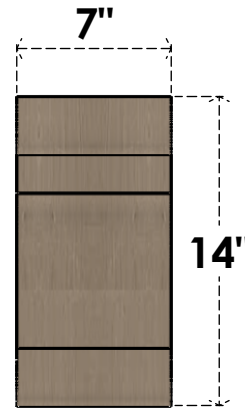

ITEM NUMBER: CORU07X07X14NEBRCPR

7"W X 7"D X 14"H SERIES 2 WIDE NEW BRIGHTON ROUGH CEDAR
TIMBERTHANE FAUX WOOD CORBEL, PRIMED

SIDE PROFILE

FRONT PROFILE

ISOMETRIC

EKENA MILLWORK
2300 WEST MAIN ST.
CLARKSVILLE, TX 75426
TOLL FREE: 866-607-0453
WWW.EKENAMILLWORK.COM

NOTES

1. INSTALLATION TO BE COMPLETED IN ACCORDANCE WITH MANUFACTURER'S SPECIFICATIONS.
2. DRAWING MAY NOT BE TO SCALE
3. THIS DRAWING IS INTENDED FOR DESIGN AND PLANNING PURPOSES ONLY.
4. ALL INFORMATION CONTAINED HEREIN WAS CURRENT AT THE TIME OF DEVELOPMENT BUT MUST BE REVIEWED AND APPROVED BY THE PRODUCT MANUFACTURER TO BE CONSIDERED ACCURATE.
5. TIMBERTHANE ARCHITECTURAL PRODUCTS ARE MADE FROM HIGH DENSITY URETHANE AND COME FACTORY PRIMED