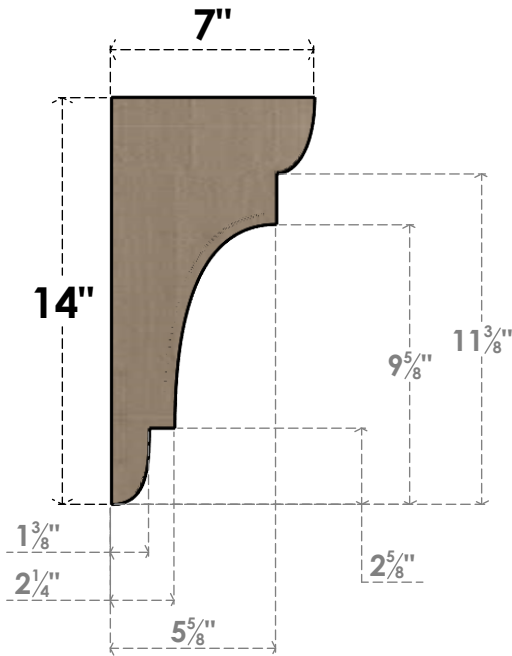

ITEM NUMBER: CORU07X07X14NEBRCPR

7"W X 7"D X 14"H SERIES 2 WIDE NEW BRIGHTON ROUGH CEDAR
TIMBERTHANE FAUX WOOD CORBEL, PRIMED

SIDE PROFILE

FRONT PROFILE

ISOMETRIC

EKENA MILLWORK
2300 WEST MAIN ST.
CLARKSVILLE, TX 75426
TOLL FREE: 866-607-0453
WWW.EKENAMILLWORK.COM

NOTES

1. INSTALLATION TO BE COMPLETED IN ACCORDANCE WITH MANUFACTURER'S SPECIFICATIONS.
2. DRAWING MAY NOT BE TO SCALE
3. THIS DRAWING IS INTENDED FOR DESIGN AND PLANNING PURPOSES ONLY.
4. ALL INFORMATION CONTAINED HEREIN WAS CURRENT AT THE TIME OF DEVELOPMENT BUT MUST BE REVIEWED AND APPROVED BY THE PRODUCT MANUFACTURER TO BE CONSIDERED ACCURATE.
5. TIMBERTHANE ARCHITECTURAL PRODUCTS ARE MADE FROM HIGH DENSITY URETHANE AND COME FACTORY PRIMED