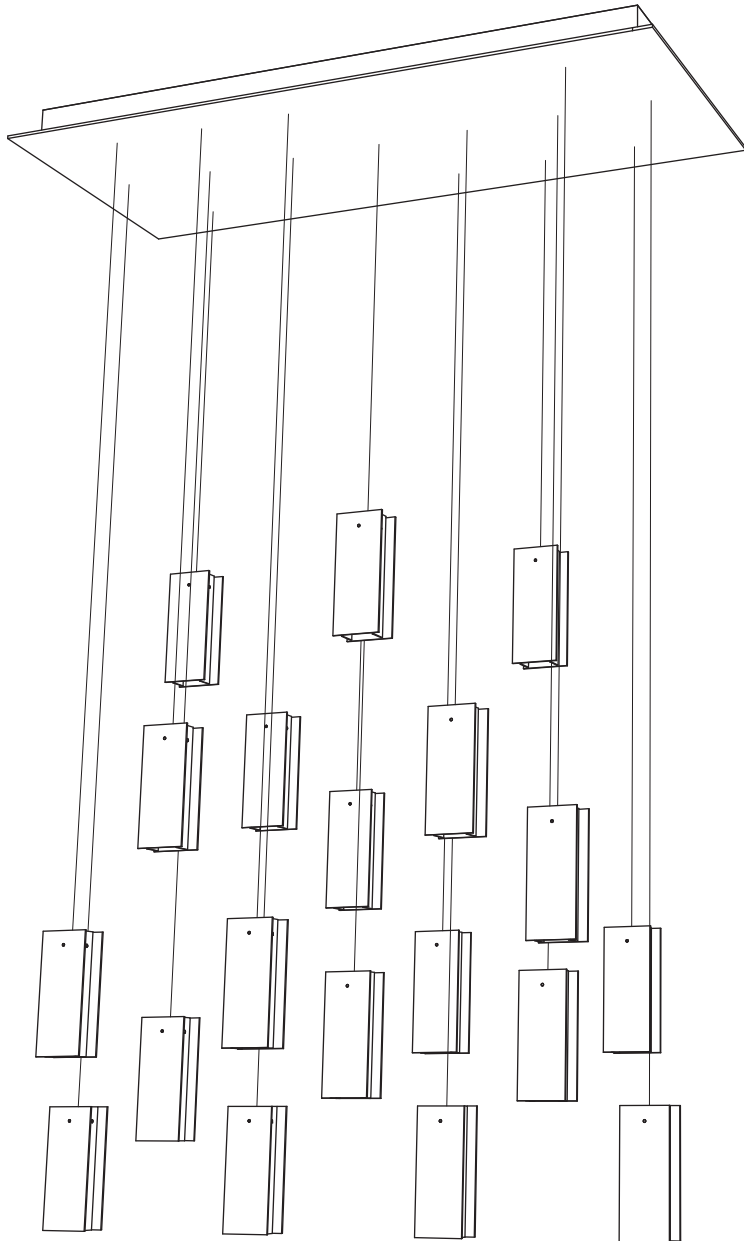

19 White, Amber & Clear Drops LED Rectangular Chandelier

DESCRIPTION

19 Drops pendants staggering down from a 30" x 12" rectangular ceiling base with a total drop of 4' long + extra wire.

A unique multi-pendant chandelier crafted with four hand-made glass leaves powered by a dimmable LED bulb. Great contemporary lighting for residential and commercial spaces - staircase, dining table, entrance hall, coffee table, bed side, reception or lobby.

TECHNICAL SPECS

- Canopy Finish: Powder coated metal in Flat White/ Sparkle Silver
- Transformers: Housed in canopy
- Pendant size: 2"W x 1"D x 5"H
- Glass Colours: Clear with Amber (5 x Units)
Clear with White (5 x Units)
White with Clear (6 x Units) &
Amber with Clear (3 x Units)
- Total drop: Adjustable up to 4'H + 2' extra wire
- Bulb: Dimmable G4 LED- 12V- 1.5W
- One electrical outlet needed

- Approximate Weight: 11 Kg

- Recommended Dimming Switch:
 - Lutron CL (CTCL-153PDH-WH-C)
 - Lutron CL (DVCL-153P-WH)
- Transformer: Dimmable LED Voltage Driver
 - Input: 120V AC 60Hz
 - Output: 12V DC