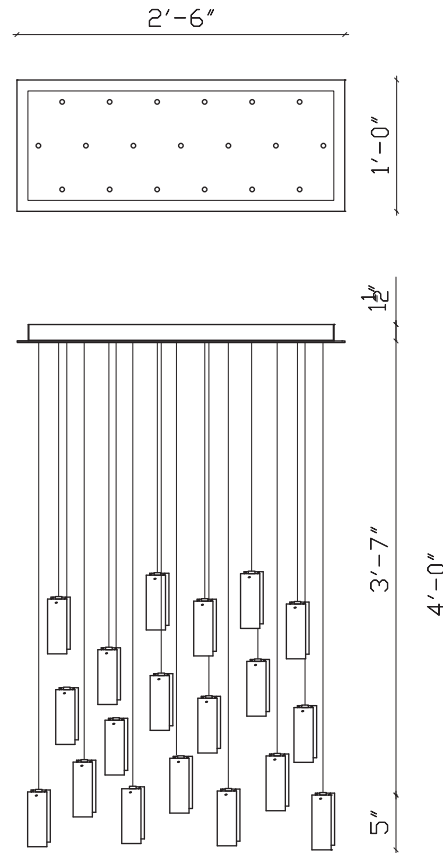

19 White, Amber & Clear Drops LED Rectangular Chandelier

DESCRIPTION

19 Drops pendants staggering down from a 30" x 12" rectangular ceiling base with a total drop of 4' long + extra wire.

A unique multi-pendant chandelier crafted with four hand-made glass leaves powered by a dimmable LED bulb. Great contemporary lighting for residential and commercial spaces - staircase, dining table, entrance hall, coffee table, bed side, reception or lobby.

TECHNICAL SPECS

- Canopy Finish: Powder coated metal in Flat White/ Sparkle Silver
- Transformers: Housed in canopy
- Pendant size: 2"W x 1"D x 5"H
- Glass Colours: Clear with Amber (5 x Units)
Clear with White (5 x Units)
White with Clear (6 x Units) &
Amber with Clear (3 x Units)
- Total drop: Adjustable up to 4'H + 2' extra wire
- Bulb: Dimmable G4 LED- 12V- 1.5W
- One electrical outlet needed