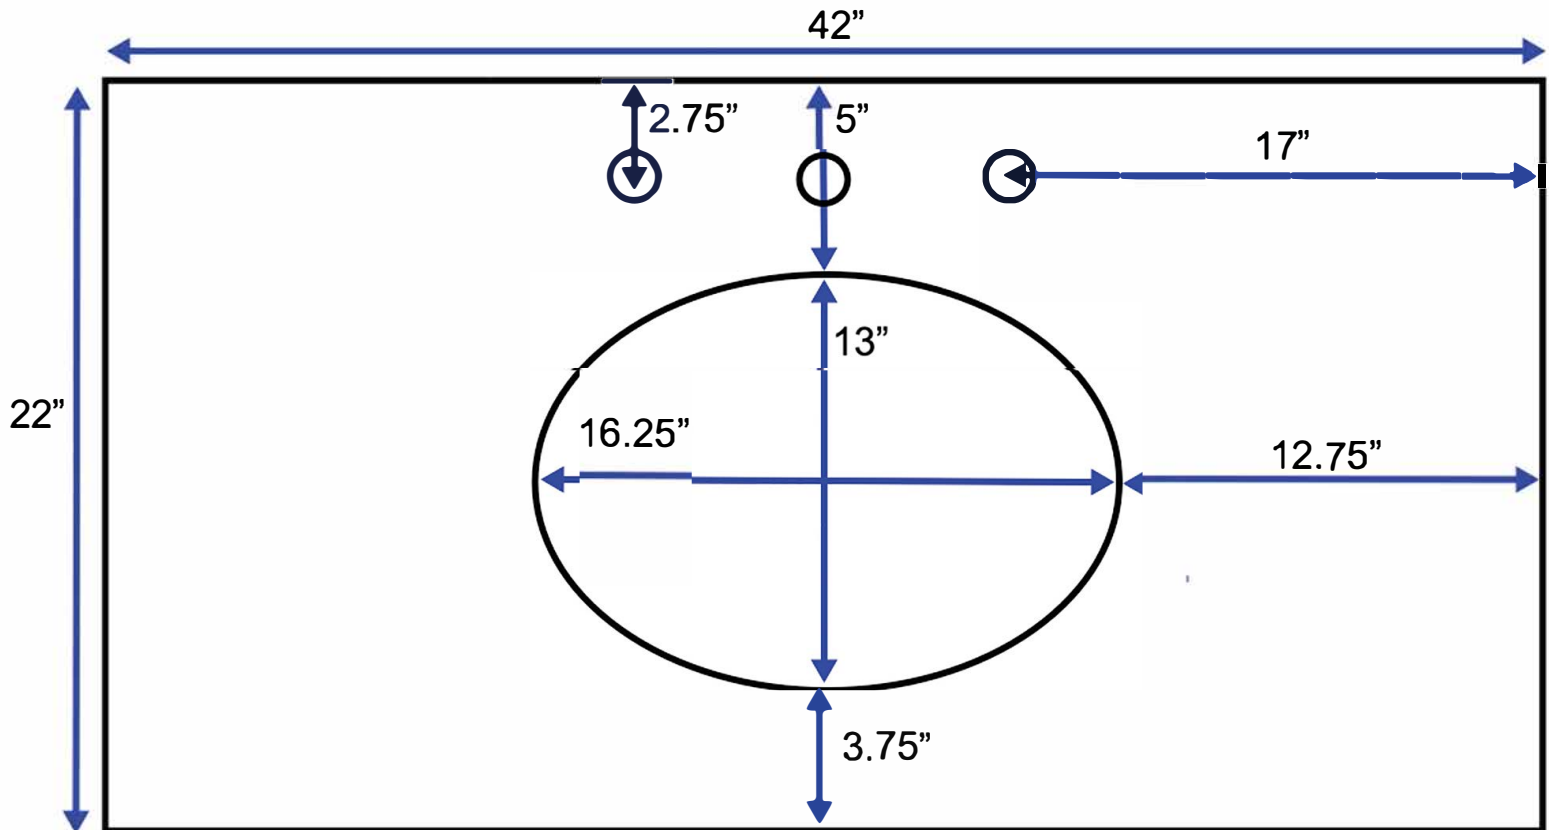

42-inch Bath Vanity (Top View)

All measurements are approximate and rounded to the nearest quarter inch.
Please allow for a slight margin of error.