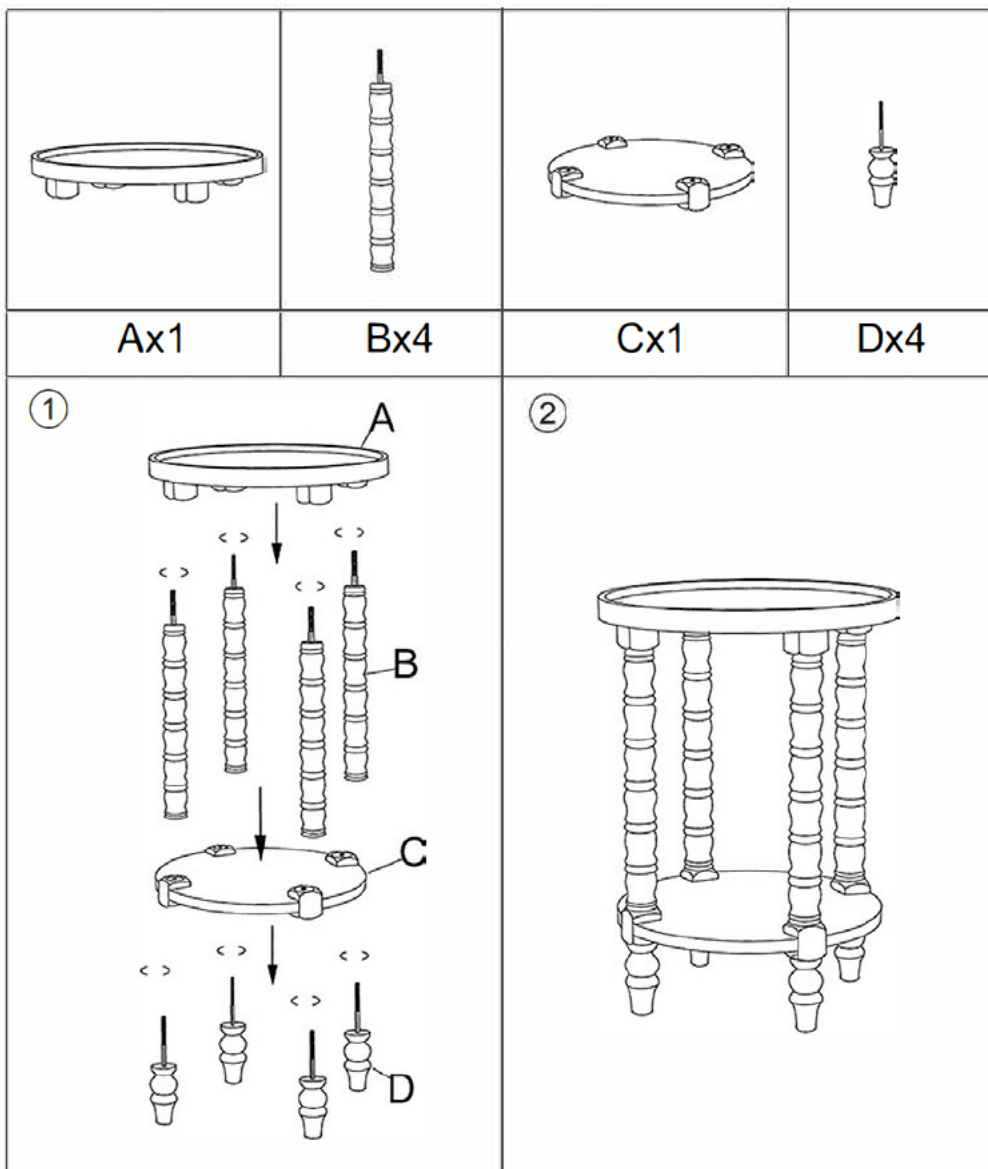

# Instruction Manual

Please save this manual for future reference.

Thank you for purchasing this product. This product has been manufactured with the highest standards of safety and quality.

<b>Product Name:</b>	White Wood Round Accent Table
----------------------	-------------------------------

Cabinet weight limit: 100 lbs.

Table Assembly:

**Enjoy your table!**

**Important:**

Tighten each cap nut firmly, but do not overtighten as this might cause the screws to strip. Do not sit or stand on the cabinet as this may cause damage to the product and serious bodily injury.