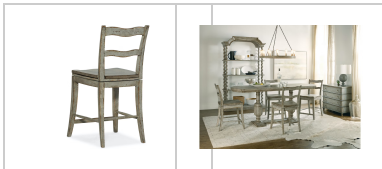

HOOKER®

FURNITURE

Hooker Furniture Dining Room Alfresco La Riva Ladder Back Swivel Counter Stool

Hooker Furniture

www.hookerfurniture.com

SKU: 6025-75350-90

Width: 20.25" (51.4 cm)

Depth: 25" (63.5 cm)

Height: 39.75" (101 cm)

Weight: 32 lb (14.4 kg)

Volume: 15.31 cu ft (0.4 m³)

Carton Width: 26.75 (68 cm)

Carton Length: 23" (58.4 cm)

Carton Height: 43 (109.2 cm)

Carton Weight: 48.8 lb (22 kg)

Seat Width: 18.5" (47 cm)

Seat Depth: 19.25" (48.9 cm)

Seat Height: 24.25" (61.6 cm)

Type: Stools, Counter Stools

Category: Dining Room

Collection: Alfresco

Motion Type: Swivel

Material: Wood

Number of Shelves: 0

Number of Drawers: 0

Number of Leaves: 0

Style: Casual

Finish: Grays

Brand: Hooker Furniture

Product Description: The La Riva Memory Swivel Counter Stool has a classic ladderback design with a French twist, distinguished by a soft silhouette and stylish flair. Crafted of Oak Veneers, the La Riva Counter Stool has a 24 ¼-inch seat height and is finished in an organic Oyster color in a versatile neutral light gray tone with distressing and scaping for the look of an authentic antique.

Collection Features: Delivering the casual look and feel of ageless pieces acquired during travels in the Old World, Hooker Furniture is featuring Alfresco, a whole-home collection with relaxed European provincial styling. The Alfresco collection has a well-traveled aesthetic that is inspired by heirloom pieces found in homes perched on cliffs along the Italian coastline of the Adriatic Sea. The collection of bedroom, dining room, occasional and accent furniture features moderately distressed designs that