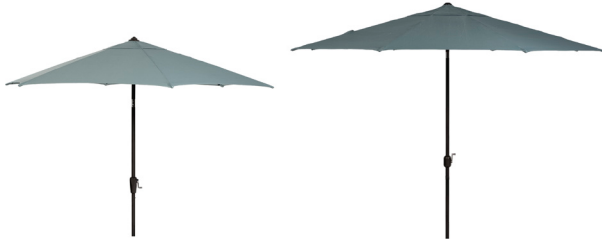

Features

- Designed with premium, outdoor-grade materials that last year after year
- High-performance powder coating provides extended protection against rust, scratches, and UV harm
- Swivel-action chairs perform a 360° spin and gentle rocking motion
- Steel-stamped table tops add a modern edge to the collection
- Classic embellishments sweep across the back of each chair
- Chairs include thick foam cushions with coordinating accent pillows
- Easy to clean and maintain
- Cushions available in Ocean Blue, Chili Red, Country Cork, and Navy Blue fabric options
- Some assembly required

Chili Red

Ocean Blue

Tan

Navy Blue

Dining Seating

FEATURES	SWIVEL CHAIR	HIGH-DINING SWIVEL CHAIR
MOTION CAPABILITY	360° Spin and Rock	360° Spin
FINISH OPTIONS	Multi-Step Powder Coating in Java (Dark Brown)	Multi-Step Powder Coating in Java (Dark Brown)
OVERALL DIMENSIONS	26"L x 24"W x 36.8"H	24.8"L x 23.4"W x 43.9"H
OVERALL WEIGHT	27.6 lbs.	25.6 lbs.
SEAT DIMENSIONS	20.9"L x 21.7"W x 19.5"H	20.5"L x 20.1"W x 27.6"H
CUSHION DIMENSIONS	21"L x 21.5"W x 4.3"H	21"L x 20.5"W x 4.3"H
CUSHION COLOR OPTIONS	Chili Red, Ocean Blue, Tan, Navy Blue	Chili Red, Ocean Blue, Tan, Navy Blue
WEIGHT CAPACITY (MAX)	250 lbs.	225 lbs.

FEATURES	9' UMBRELLA	11' UMBRELLA
FINISH OPTIONS	Multi-Step Powder Coating in Java (Dark Brown)	Multi-Step Powder Coating in Java (Dark Brown)
DIMENSIONS	102.3"L x 102.3"W x 96.3"H	128.9"L x 128.9"W x 103.2"H
OVERALL WEIGHT	9.8 lbs.	15.3 lbs.
COLOR OPTIONS	Chili Red, Ocean Blue, Tan, Navy Blue	Chili Red, Ocean Blue, Tan, Navy Blue
POLE DIAMETER	1.6"	1.6"