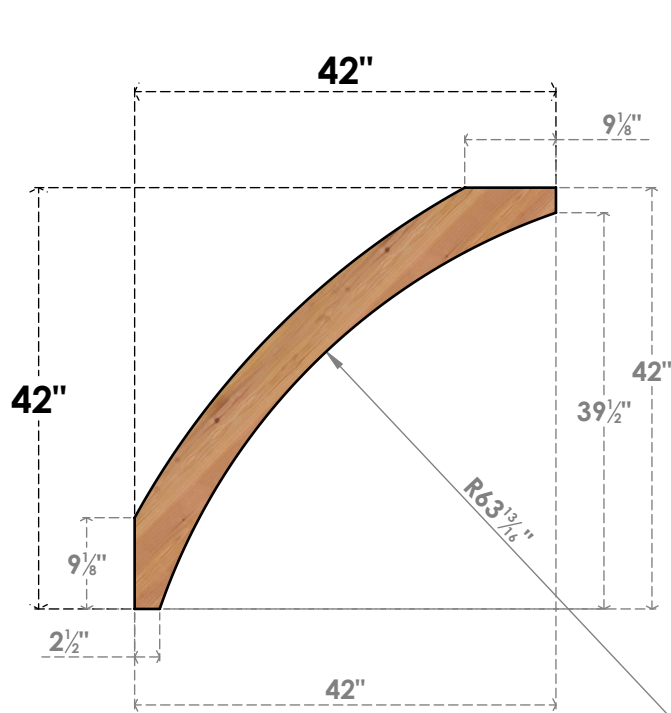

# BRC06X42X42THR00SWR

5 1/2"W X 42"D X 42"H THORTON SMOOTH BRACE, WESTERN RED CEDAR

**SIDE**

**FRONT**

EKENA MILLWORK  
 2300 WEST MAIN ST.  
 CLARKSVILLE, TX 75426  
 TOLL FREE: 866-607-0453  
 WWW.EKENAMILLWORK.COM