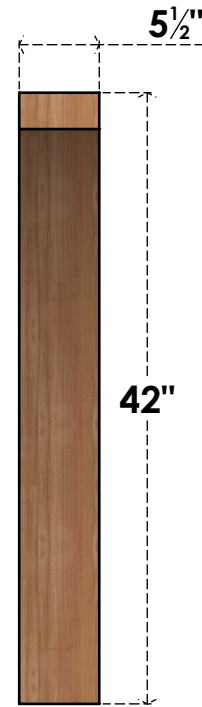

# BRC06X42X42THR00SWR

5 1/2"W X 42"D X 42"H THORTON SMOOTH BRACE, WESTERN RED CEDAR

**SIDE**

**FRONT**

EKENA MILLWORK  
 2300 WEST MAIN ST.  
 CLARKSVILLE, TX 75426  
 TOLL FREE: 866-607-0453  
 WWW.EKENAMILLWORK.COM

**NOTES**

1. INSTALLATION TO BE COMPLETED IN ACCORDANCE WITH MANUFACTURER'S SPECIFICATIONS.
2. DRAWING MAY NOT BE TO SCALE
3. THIS DRAWING IS INTENDED FOR DESIGN AND PLANNING PURPOSES ONLY.
4. ALL INFORMATION CONTAINED HEREIN WAS CURRENT AT THE TIME OF DEVELOPMENT BUT MUST BE REVIEWED AND APPROVED BY THE PRODUCT MANUFACTURER TO BE CONSIDERED ACCURATE.
5. PRODUCTS ARE NOT KILN DRIED. THIS ITEM IS UNIQUE AND WILL CONTAIN THE NATURAL VARIATIONS THAT THE WOOD SPECIES OFFERS. THIS MAY RESULT IN VARIATIONS UP TO 1/4"