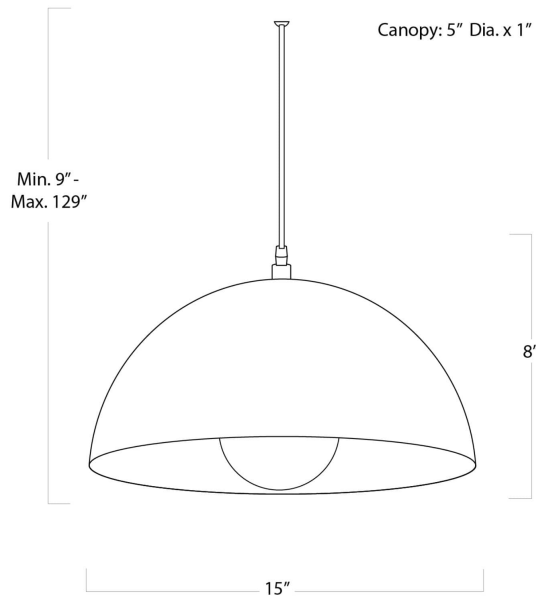

REGINA ANDREW

DETROIT

SPECIFICATION SHEET

Sigmund Pendant Small (Black and Gold)
16-1090BLK

HEIGHT	9
WIDTH	15
DEPTH	15
SHADE DIMS	N/A
SHADE COLOR	N/A
BULB QTY	1
BULB TYPE	A Type Medium Base (E26)
SOCKET	E26 Keyless
WATTAGE	60 Watt Max
WIRING TYPE	Hard Wire
MATERIAL	Steel
FINISH	N/A
NOTES	10 ft of cord
FREIGHT ONLY	No