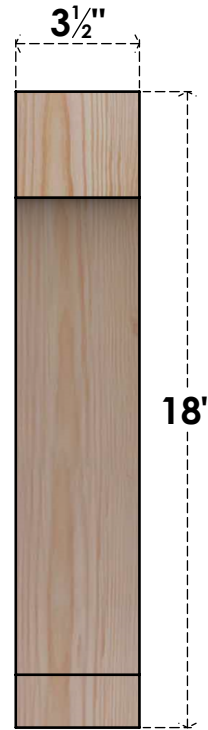

BRC04X06X18IMP00SDF

3 1/2"W X 6"D X 18"H IMPERIAL SMOOTH BRACE, DOUGLAS FIR

SIDE

FRONT

EKENA MILLWORK
 2300 WEST MAIN ST.
 CLARKSVILLE, TX 75426
 TOLL FREE: 866-607-0453
 WWW.EKENAMILLWORK.COM

NOTES

1. INSTALLATION TO BE COMPLETED IN ACCORDANCE WITH MANUFACTURER'S SPECIFICATIONS.
2. DRAWING MAY NOT BE TO SCALE
3. THIS DRAWING IS INTENDED FOR DESIGN AND PLANNING PURPOSES ONLY.
4. ALL INFORMATION CONTAINED HEREIN WAS CURRENT AT THE TIME OF DEVELOPMENT BUT MUST BE REVIEWED AND APPROVED BY THE PRODUCT MANUFACTURER TO BE CONSIDERED ACCURATE.
5. PRODUCTS ARE NOT KILN DRIED. THIS ITEM IS UNIQUE AND WILL CONTAIN THE NATURAL VARIATIONS THAT THE WOOD SPECIES OFFERS. THIS MAY RESULT IN VARIATIONS UP TO 1/4"