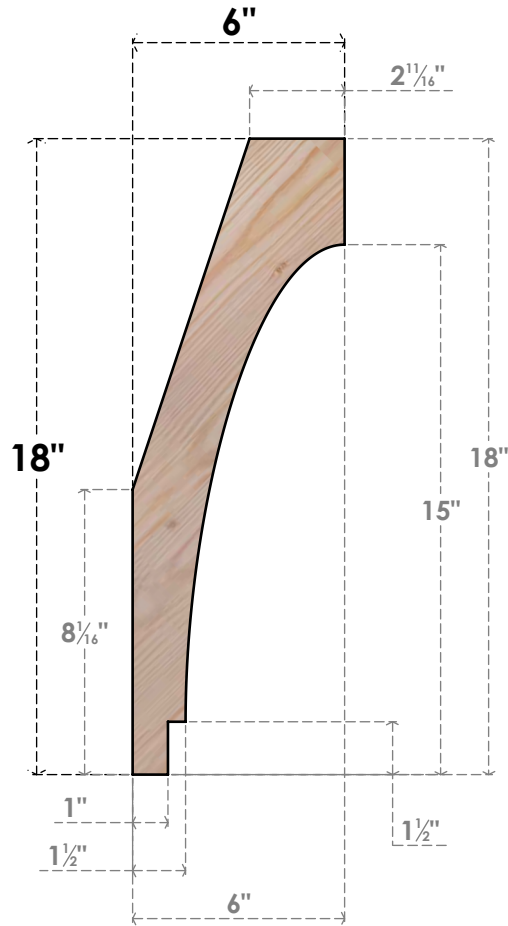

BRC04X06X18IMP00SDF

3 1/2"W X 6"D X 18"H IMPERIAL SMOOTH BRACE, DOUGLAS FIR

SIDE

FRONT

EKENA MILLWORK
 2300 WEST MAIN ST.
 CLARKSVILLE, TX 75426
 TOLL FREE: 866-607-0453
 WWW.EKENAMILLWORK.COM

NOTES

1. INSTALLATION TO BE COMPLETED IN ACCORDANCE WITH MANUFACTURER'S SPECIFICATIONS.
2. DRAWING MAY NOT BE TO SCALE
3. THIS DRAWING IS INTENDED FOR DESIGN AND PLANNING PURPOSES ONLY.
4. ALL INFORMATION CONTAINED HEREIN WAS CURRENT AT THE TIME OF DEVELOPMENT BUT MUST BE REVIEWED AND APPROVED BY THE PRODUCT MANUFACTURER TO BE CONSIDERED ACCURATE.
5. PRODUCTS ARE NOT KILN DRIED. THIS ITEM IS UNIQUE AND WILL CONTAIN THE NATURAL VARIATIONS THAT THE WOOD SPECIES OFFERS. THIS MAY RESULT IN VARIATIONS UP TO 1/4"