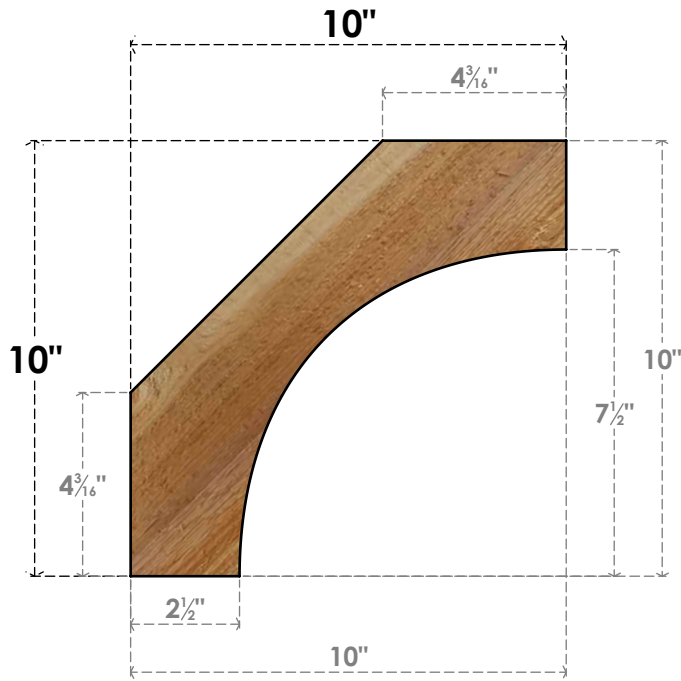

BRC04X10X10WTLOORWR

4"W X 10"D X 10"H WESTLAKE ROUGH SAWN BRACE, WESTERN RED CEDAR

SIDE

FRONT

EKENA MILLWORK
 2300 WEST MAIN ST.
 CLARKSVILLE, TX 75426
 TOLL FREE: 866-607-0453
 WWW.EKENAMILLWORK.COM

NOTES