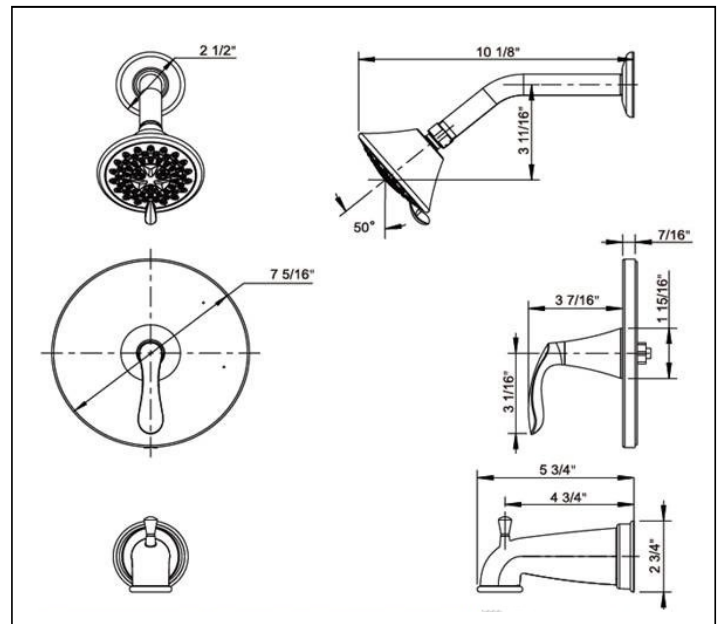

ULTRA TUB & SHOWER TRIM

- Stiletto Collection
- **Single-Handle Tub and Shower Trim**
- **3-Hole Installation**

STANDARD SPECIFICATIONS

- Zinc tub spout with diverter
- Zinc handle
- 3-function showerhead

FINISHES INCLUDE

- Chrome (UF70900)
- PVD Brushed Nickel (UF70903)
- Oil Rubbed Bronze (UF70905)

WARRANTY

- Limited lifetime warranty on workmanship and materials to the original purchaser

COMPLIES WITH

- ASME A112.18.1
- CSA B125.1
- IAPMO/UPC/cUPC
- EPA WaterSense
- ADA

tel. 888-OK-ULTRA (658-5872) • fax. 949-252-9989 • <http://www.ultrafaucets.com>

This specification is provided for reference only. Ultra Faucets reserves the right to modify specifications and materials without notice or obligation.