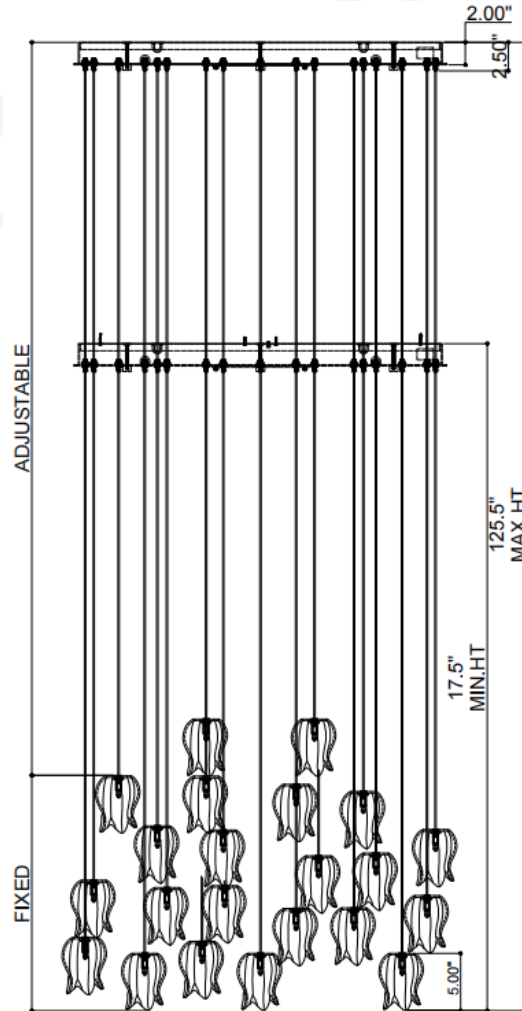

ITEM: 9000-1401

Overall Dimensions

Height: 17.5"

Diameter: 36"

TOP VIEW

CANOPY DETAIL

FRONT VIEW