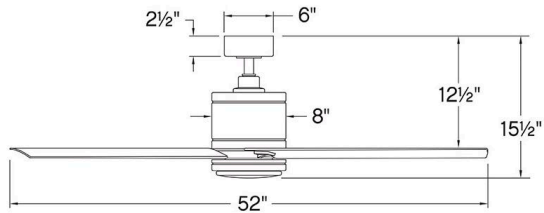

VAIL

907052FMW-LWD

VAIL 52" LED SMART FAN

DETAILS	
FAN FINISH:	Matte White
GLASS:	Etched Opal
BLADE COUNT:	5
SLOPE DEGREE:	20

DIMENSIONS	
WIDTH:	52"
HEIGHT:	15.3"

LIGHT SOURCE	
VOLTAGE:	120v

MOUNTING	
CANOPY:	6" Dia.
LEAD WIRE:	1 X 76"

SHIPPING	
CARTON LENGTH:	23
CARTON WIDTH:	10
CARTON HEIGHT:	12

Vail offers a transitional style with gently curved blades and an array of versatile finish options, while its integrated LED and DC motor technology deliver excellent energy efficiency. Wet-rated can be used for both indoor and outdoor spaces.