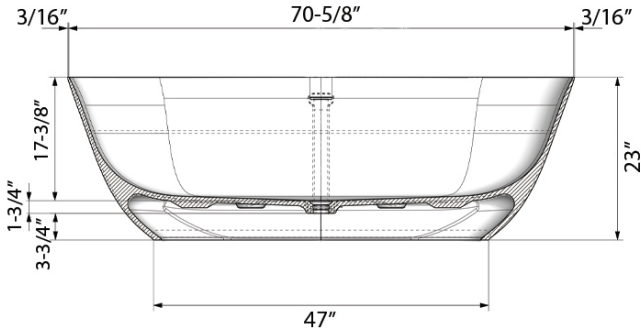

DIMENSIONS

SCAN TO REGISTER YOUR WARRANTY

or visit
www.ruvati.com/register

RUVATI USA
www.ruvati.com

Phone: 1.855.478.8284
Email: support@ruvati.com