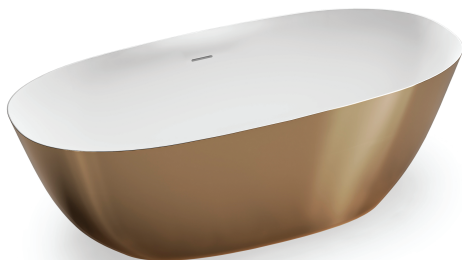

RVB6788

FREESTANDING BATH TUB

RUVATI[®]
SPECIFICATION SHEET

MATERIAL

- **EPISTONE:** High-quality innovative composite material that produces a hard surface and requires little maintenance.

FEATURES

- **SATIN MATTE POWDER FINISH:** Natural beauty similar to stone and silky to the touch.
- **OVAL SHAPE:** For maximum comfort and easy cleaning.

COLOR OPTIONS

GW: Matte Gold

IN THE BOX

Popup Drain
[RVA6104WH]

NOMINAL DIMENSIONS

Exterior: 71" x 31-1/2" x 23"

Interior: 70-5/8" x 31-1/8" x 17-3/8"

Drain Hole Size: 2-1/4"