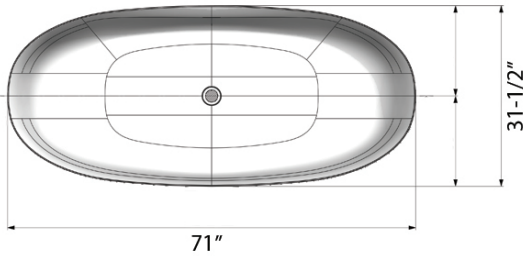

DIMENSIONS

SCAN TO REGISTER YOUR WARRANTY

or visit
www.ruvati.com/register

RUVATI USA
www.ruvati.com

Phone: 1.855.478.8284
Email: support@ruvati.com