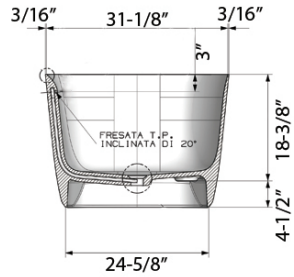

DIMENSIONS

SCAN TO REGISTER YOUR WARRANTY

or visit
www.ruvati.com/register

RUVATI USA
www.ruvati.com

Phone: 1.855.478.8284
Email: support@ruvati.com