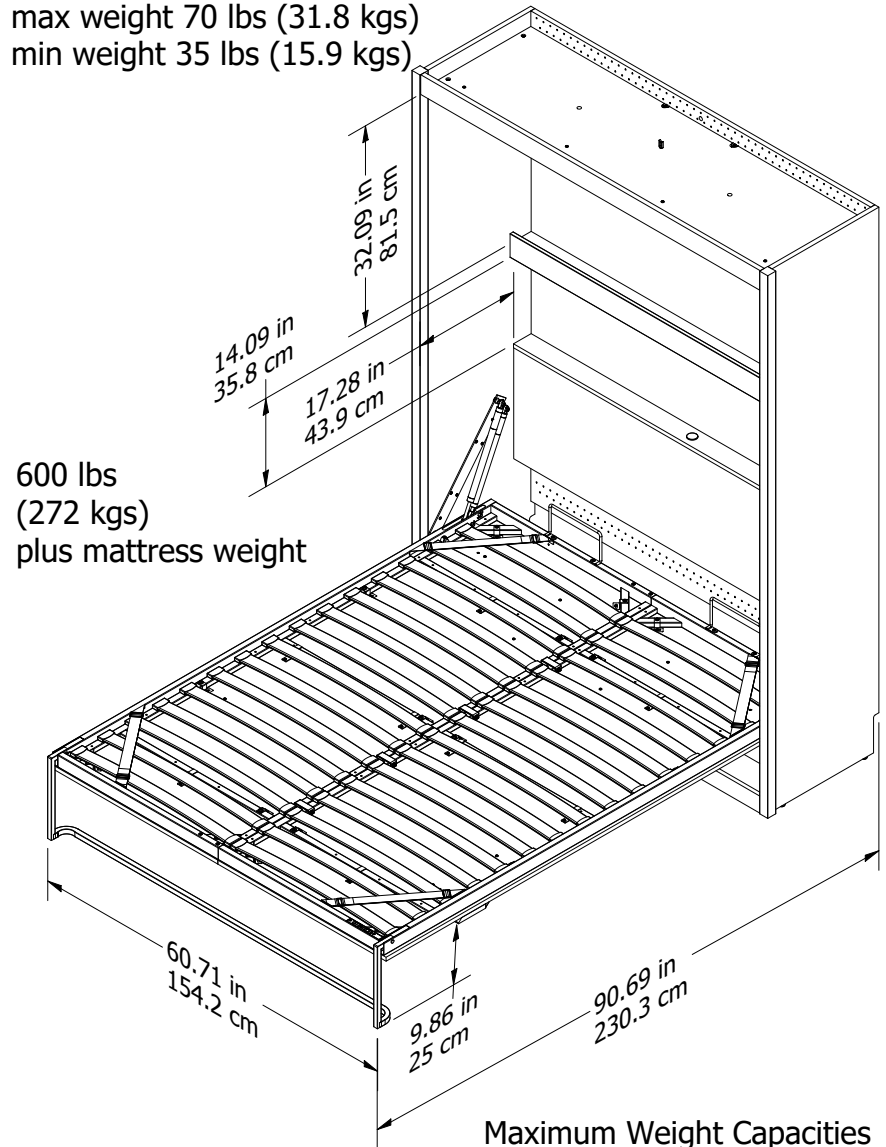

# 5204XXXCOMS

Wood Breakdown:  
PB 52% & 6% MDF  
Total storage: 56.5 cubic feet

Overall Product Size:  
86-<sup>5</sup>/<sub>8</sub> in. H x 65-<sup>1</sup>/<sub>2</sub> in. W x 21-<sup>1</sup>/<sub>8</sub> in. D  
219.8 cm H x 166.4 cm W x 53.8 cm D

## QUEEN SIZE MATTRESS

- \* up to 10" thick
- \* max weight 70 lbs (31.8 kgs)
- \* min weight 35 lbs (15.9 kgs)

Maximum Weight Capacities  
Unit Weight: 287 lbs. (130.18 kg)