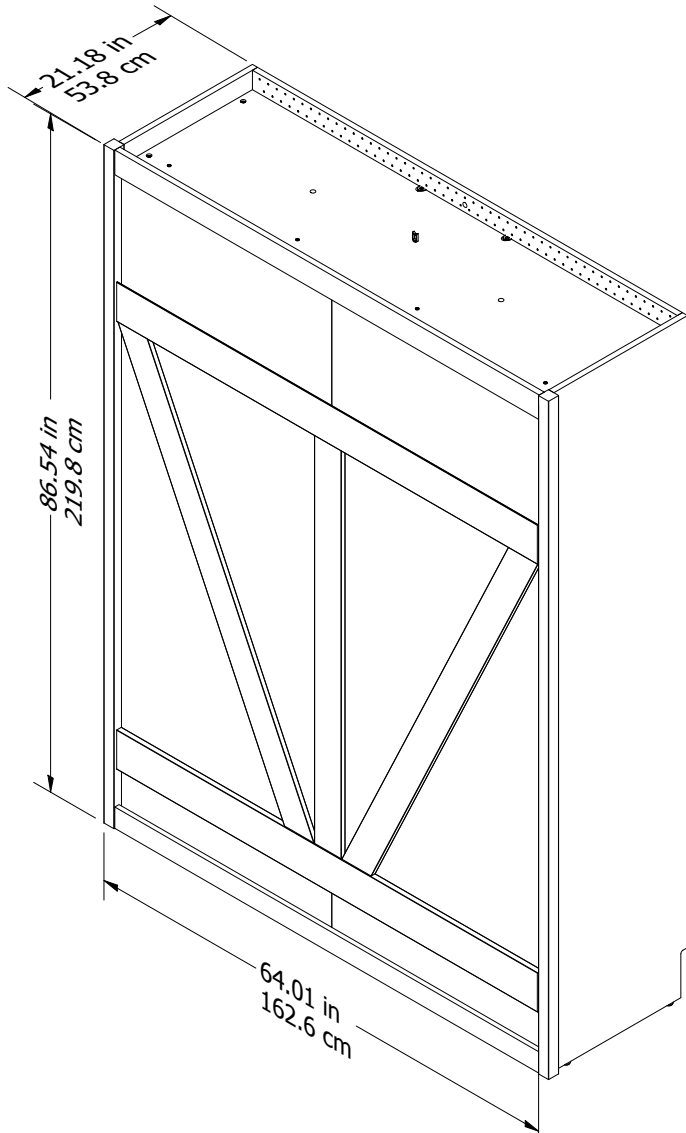

# 5204XXXCOMS

Wood Breakdown:  
PB 52% & 6% MDF  
Total storage: 56.5 cubic feet

Overall Product Size:  
86-<sup>5</sup>/<sub>8</sub> in. H x 65-<sup>1</sup>/<sub>2</sub> in. W x 21-<sup>1</sup>/<sub>8</sub> in. D  
219.8 cm H x 166.4 cm W x 53.8 cm D

## QUEEN SIZE MATTRESS

- \* up to 10" thick
- \* max weight 70 lbs (31.8 kgs)
- \* min weight 35 lbs (15.9 kgs)

Maximum Weight Capacities  
Unit Weight: 287 lbs. (130.18 kg)