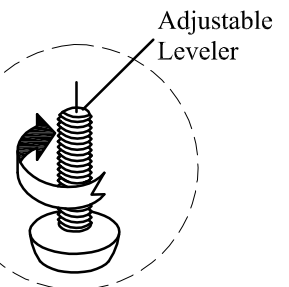

KINCAID

—SOLID WOOD SINCE 1946—

www.kincaidfurniture.com

phone :828-728-3261.

ASSEMBLY INSTRUCTION

161-291 Witham Gentleman's Chest

IMPORTANT NOTES

- . Place all wooden parts on clean and smooth surface such as rug or carpet to prevent the parts from being scratched.
- . Check to be sure that you have all parts and hardware.
- . Remove all wrapping materials, including staples and packing straps before you start to assemble.
- . Do not tighten all screws and bolts until completely assembled.
- . Keep all hardware out of the reach of children

The adjustable shelves are screwed in place to avoid damage during transit. To adjust the shelf height, remove screws then place shelf pins in the desired level.

Adjust leveler if needed to level case on uneven floor.