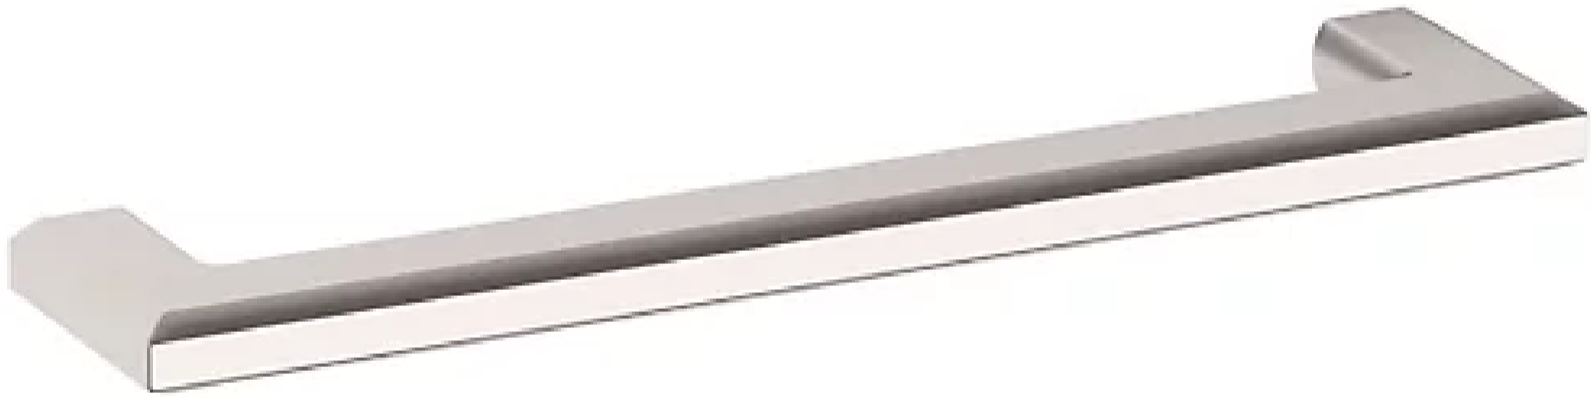

4413 BEVEL PULL

6" CTC

SPECIFICATIONS

STYLE	Traditional
PROJECTION	1.35

4413 BEVEL PULL

6" CTC

ESTATE PORTFOLIO

Model Number:
4413.055.BIN

Key Features

- ✓ This family is available in a knob, and 4", 6", 12", and 18" Pull
- ✓ Solid brass construction, feeling the difference in quality in every piece of cabinet hardware.
- ✓ Reminiscent of the finest silver, our Polished Nickel finish is nickel-plated brass, that has a high gloss finish. The beauty of Nickel with the weight of brass, all covered by our Limited Lifetime Finish™ Warranty.
- ✓ Mounting Hardware included

FINISHES OPTIONS

Satin Nickel - 150, US15

Lifetime (PVD) Polished Nickel - 055

Polished Chrome - 260

Lifetime (PVD) Satin Brass - 044

Satin Black - 190

Venetian Bronze - 112, 11P

Non-lacquered Brass - 031