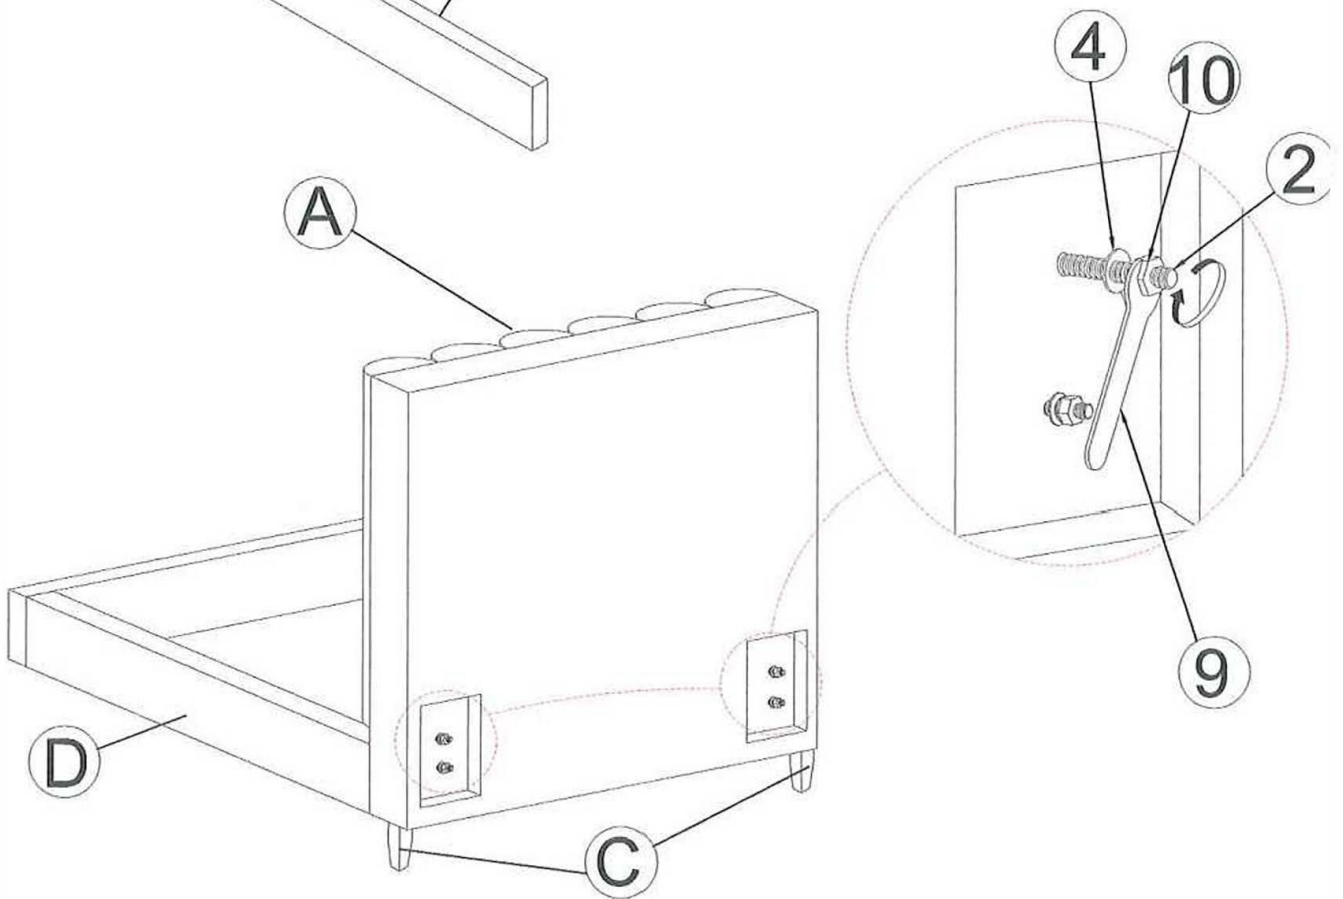

ASSEMBLY INSTRUCTION

STEP 2