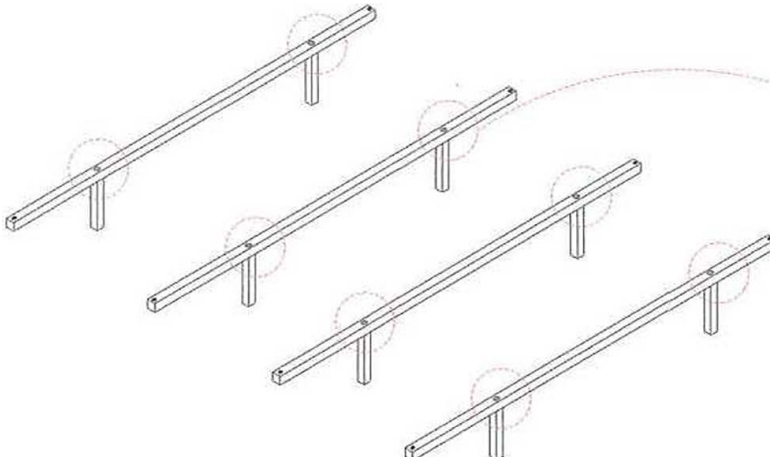

Part List

A	HEADBOARD PANEL		1PC	B	FOOTBOARD PANEL		1PC
C	FOOTBOARD LEG		4PCS		BED RAIL		2PCS
E	CENTER RAIL		1PC	F	CENTER RAIL SUPPORT WITH LEVELER (190x30x30mm)		8 PCS
G	SLATS		4 PCS	H	CENTER RAIL SUPPORT WITH LEVELER (165x30x30mm)		3 PCS

Hardware List

	1	THREAD BOLT (Ø5/16" x 100mm - RBW)		4PCS	2	THREAD BOLT (Ø5/16" x 65mm - RBW)		4PCS
3	3	THREAD BOLT (Ø5/16" x 40mm - RBW)		15PCS	4	FLAT WASHER (Ø5/16" x 19mm - RBW)		27PCS
5	5	FLAT HEAD SCREW (M4 x 38mm - RBW)		8PCS	6	LOCK WASHER: (Ø5/16" - RBW)		12PCS
7	7	ALLEN WRENCH (5mm - RBW)		1PC	8	FLAT HEAD SCREW (M4 x 25mm - RBW)		4PCS
9	9	WRENCH (M5 x 90mm)		1PC	10	HEX NUT (Ø5/16" x 12 x 5mm)		4PCS

ASSEMBLY INSTRUCTIONS

STEP 1

ASSEMBLY INSTRUCTION

STEP 2

ASSEMBLY INSTRUCTION

STEP 5

STEP 6

ASSEMBLY INSTRUCTIONS