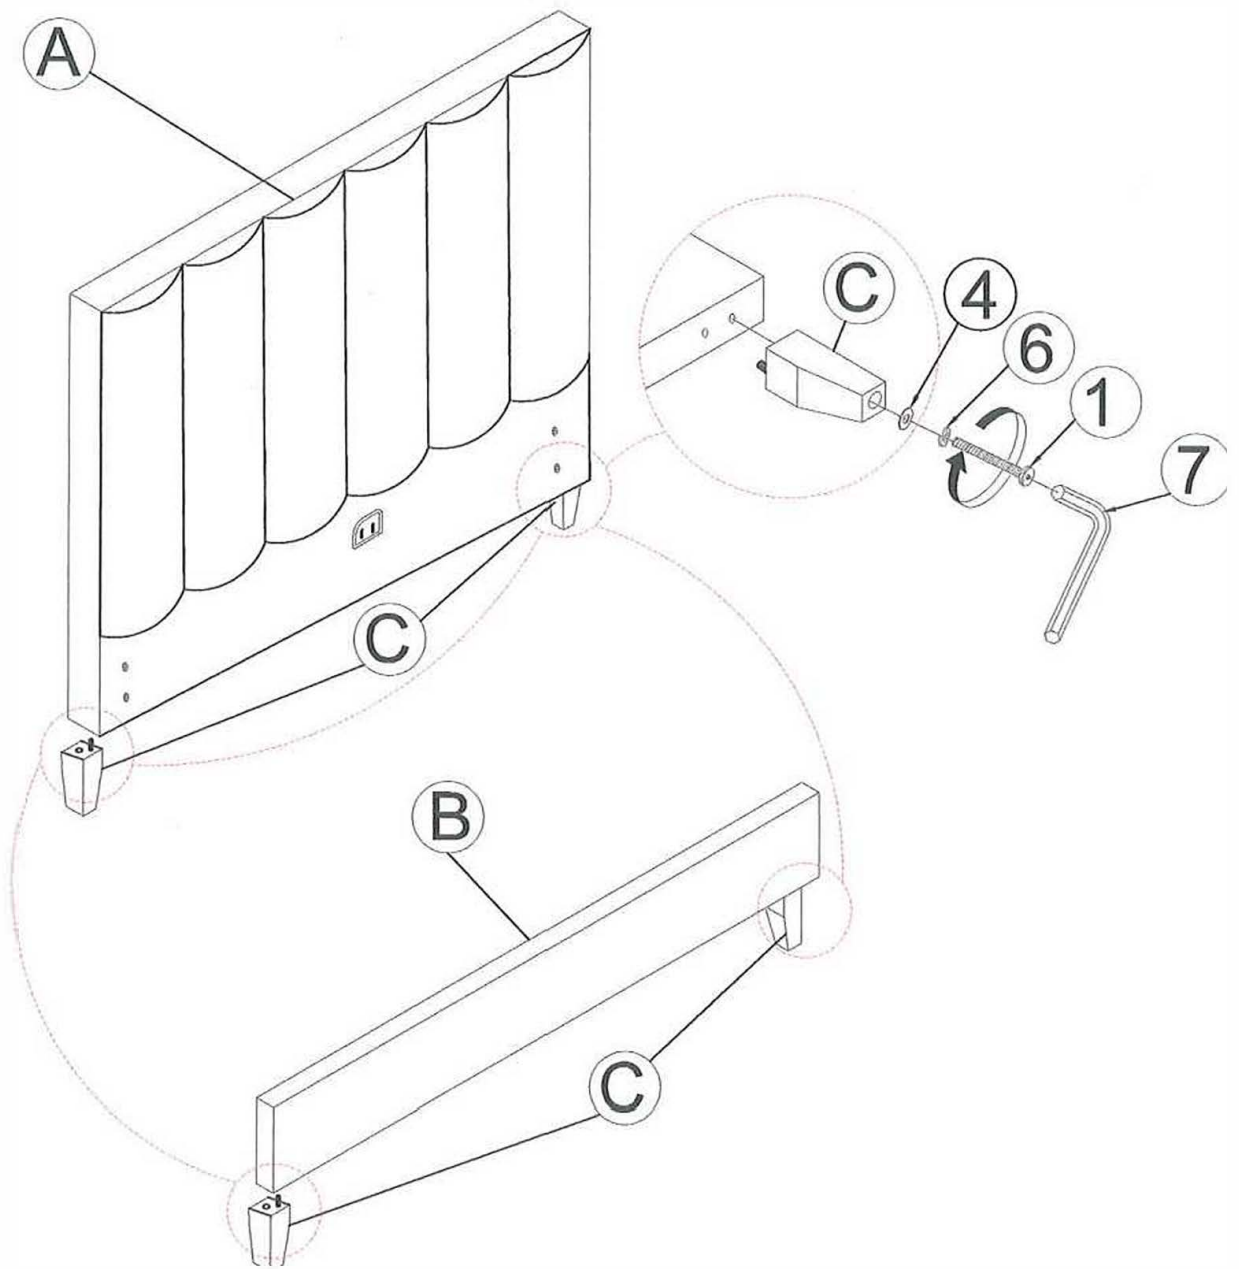

- Please keep instructions for future reference
- Check the quantity and irregularity of parts and hardware before you start
- If assembly guide is misplaced, please visit our website for copy

Queen Bed

Part List

A	HEADBOARD PANEL		1PC	B	FOOTBOARD PANEL		1PC
C	FOOTBOARD LEG		4PCS		BED RAIL		2PCS
E	CENTER RAIL		1PC	F	CENTER RAIL SUPPORT WITH LEVELER (190x30x30mm)		8 PCS
G	SLATS		4 PCS	H	CENTER RAIL SUPPORT WITH LEVELER (165x30x30mm)		3 PCS

Hardware List

	1	THREAD BOLT (Ø5/16" x 100mm - RBW)		4PCS	2	THREAD BOLT (Ø5/16" x 65mm - RBW)		4PCS
3	3	THREAD BOLT (Ø5/16" x 40mm - RBW)		15PCS	4	FLAT WASHER (Ø5/16" x 19mm - RBW)		27PCS
5	5	FLAT HEAD SCREW (M4 x 38mm - RBW)		8PCS	6	LOCK WASHER: (Ø5/16" - RBW)		12PCS
7	7	ALLEN WRENCH (5mm - RBW)		1PC	8	FLAT HEAD SCREW (M4 x 25mm - RBW)		4PCS
9	9	WRENCH (M5 x 90mm)		1PC	10	HEX NUT (Ø5/16" x 12 x 5mm)		4PCS

ASSEMBLY INSTRUCTIONS

STEP 1