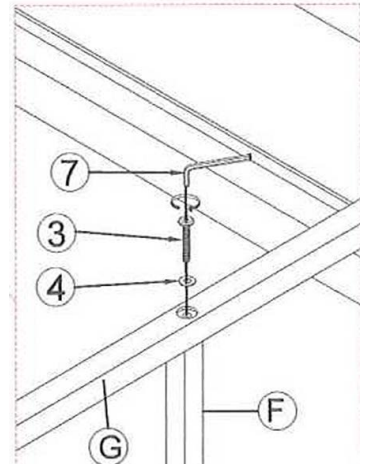

Part List

A	HEADBOARD PANEL		1PC	B	FOOTBOARD PANEL		1PC
C	FOOTBOARD LEG		4PCS		BED RAIL		2PCS
E	CENTER RAIL		1PC	F	CENTER RAIL SUPPORT WITH LEVELER (190x30x30mm)		8 PCS
G	SLATS		4 PCS	H	CENTER RAIL SUPPORT WITH LEVELER (165x30x30mm)		3 PCS

Hardware List

	1	THREAD BOLT (Ø5/16" x 100mm - RBW)		4PCS	2	THREAD BOLT (Ø5/16" x 65mm - RBW)		4PCS
3	3	THREAD BOLT (Ø5/16" x 40mm - RBW)		15PCS	4	FLAT WASHER (Ø5/16" x 19mm - RBW)		27PCS
5	5	FLAT HEAD SCREW (M4 x 38mm - RBW)		8PCS	6	LOCK WASHER: (Ø5/16" - RBW)		12PCS
7	7	ALLEN WRENCH (5mm - RBW)		1PC	8	FLAT HEAD SCREW (M4 x 25mm - RBW)		4PCS
9	9	WRENCH (M5 x 90mm)		1PC	10	HEX NUT (Ø5/16" x 12 x 5mm)		4PCS

ASSEMBLY INSTRUCTIONS

STEP 1

ASSEMBLY INSTRUCTION

STEP 2

ASSEMBLY INSTRUCTION

STEP 5

STEP 6

ASSEMBLY INSTRUCTIONS