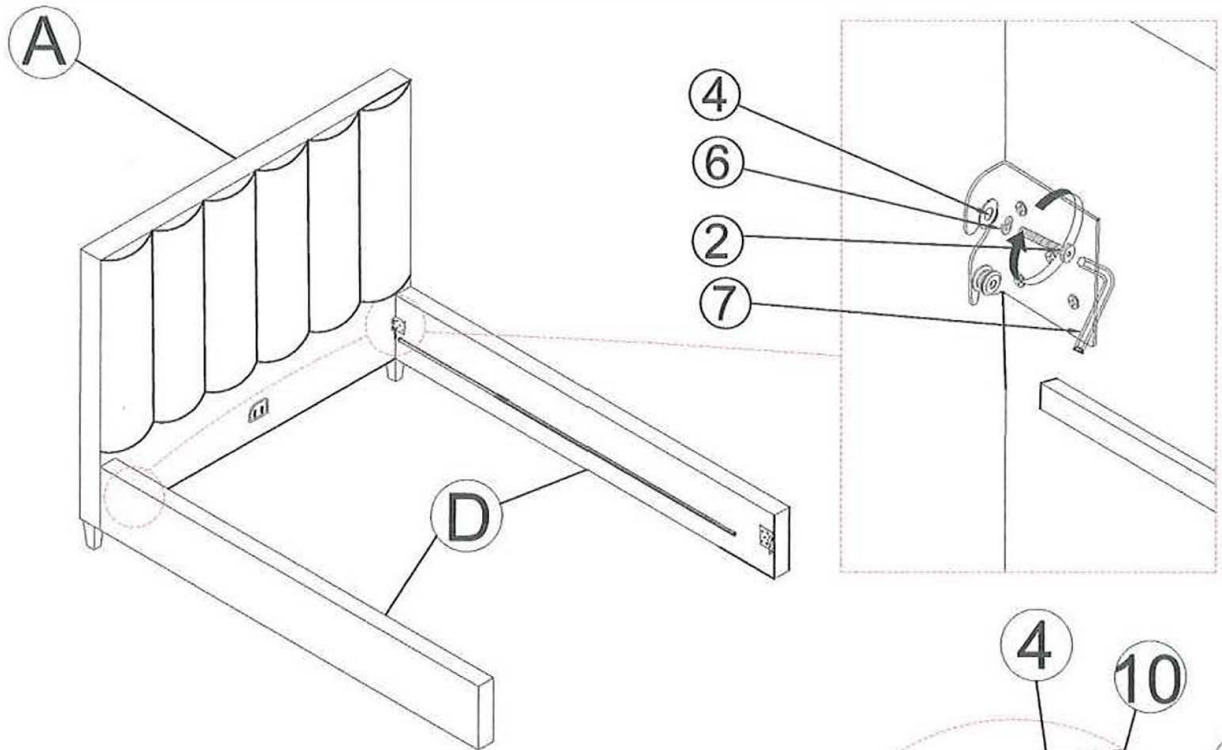

ASSEMBLY INSTRUCTION

STEP 2