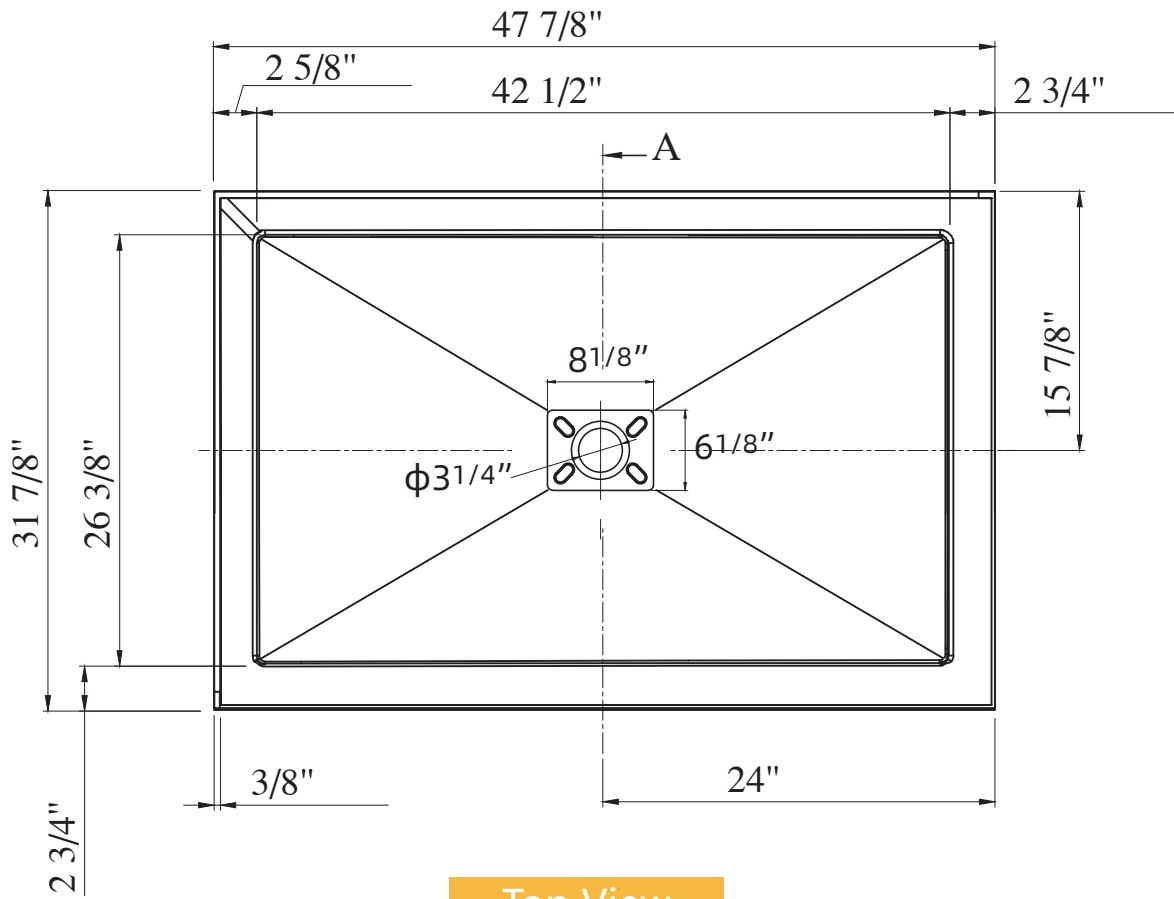

# SIZE DETAILS

PRODUCT  
INSTRUCTION  
VIDEO

MODEL No. GS-SP4832F-DTR/C

Top View

Side View

Cap