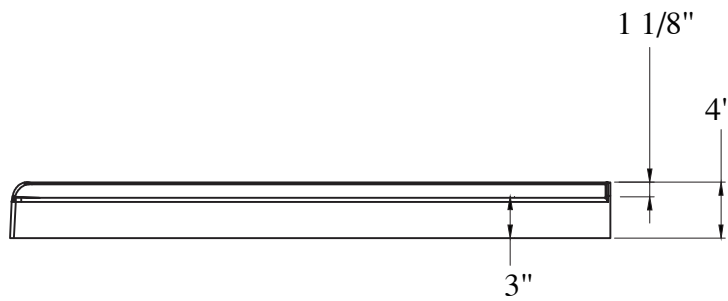

# SIZE DETAILS

PRODUCT  
INSTRUCTION  
VIDEO

MODEL No. GS-SP4832F-DTR/C

Top View

Side View

Cap