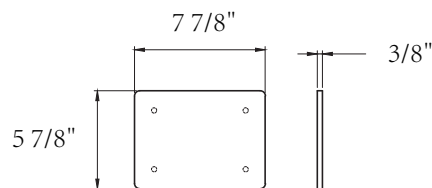

# SIZE DETAILS

PRODUCT  
INSTRUCTION  
VIDEO

MODEL No. GS-SP4832F-DTR/C

Top View

Side View

Cap