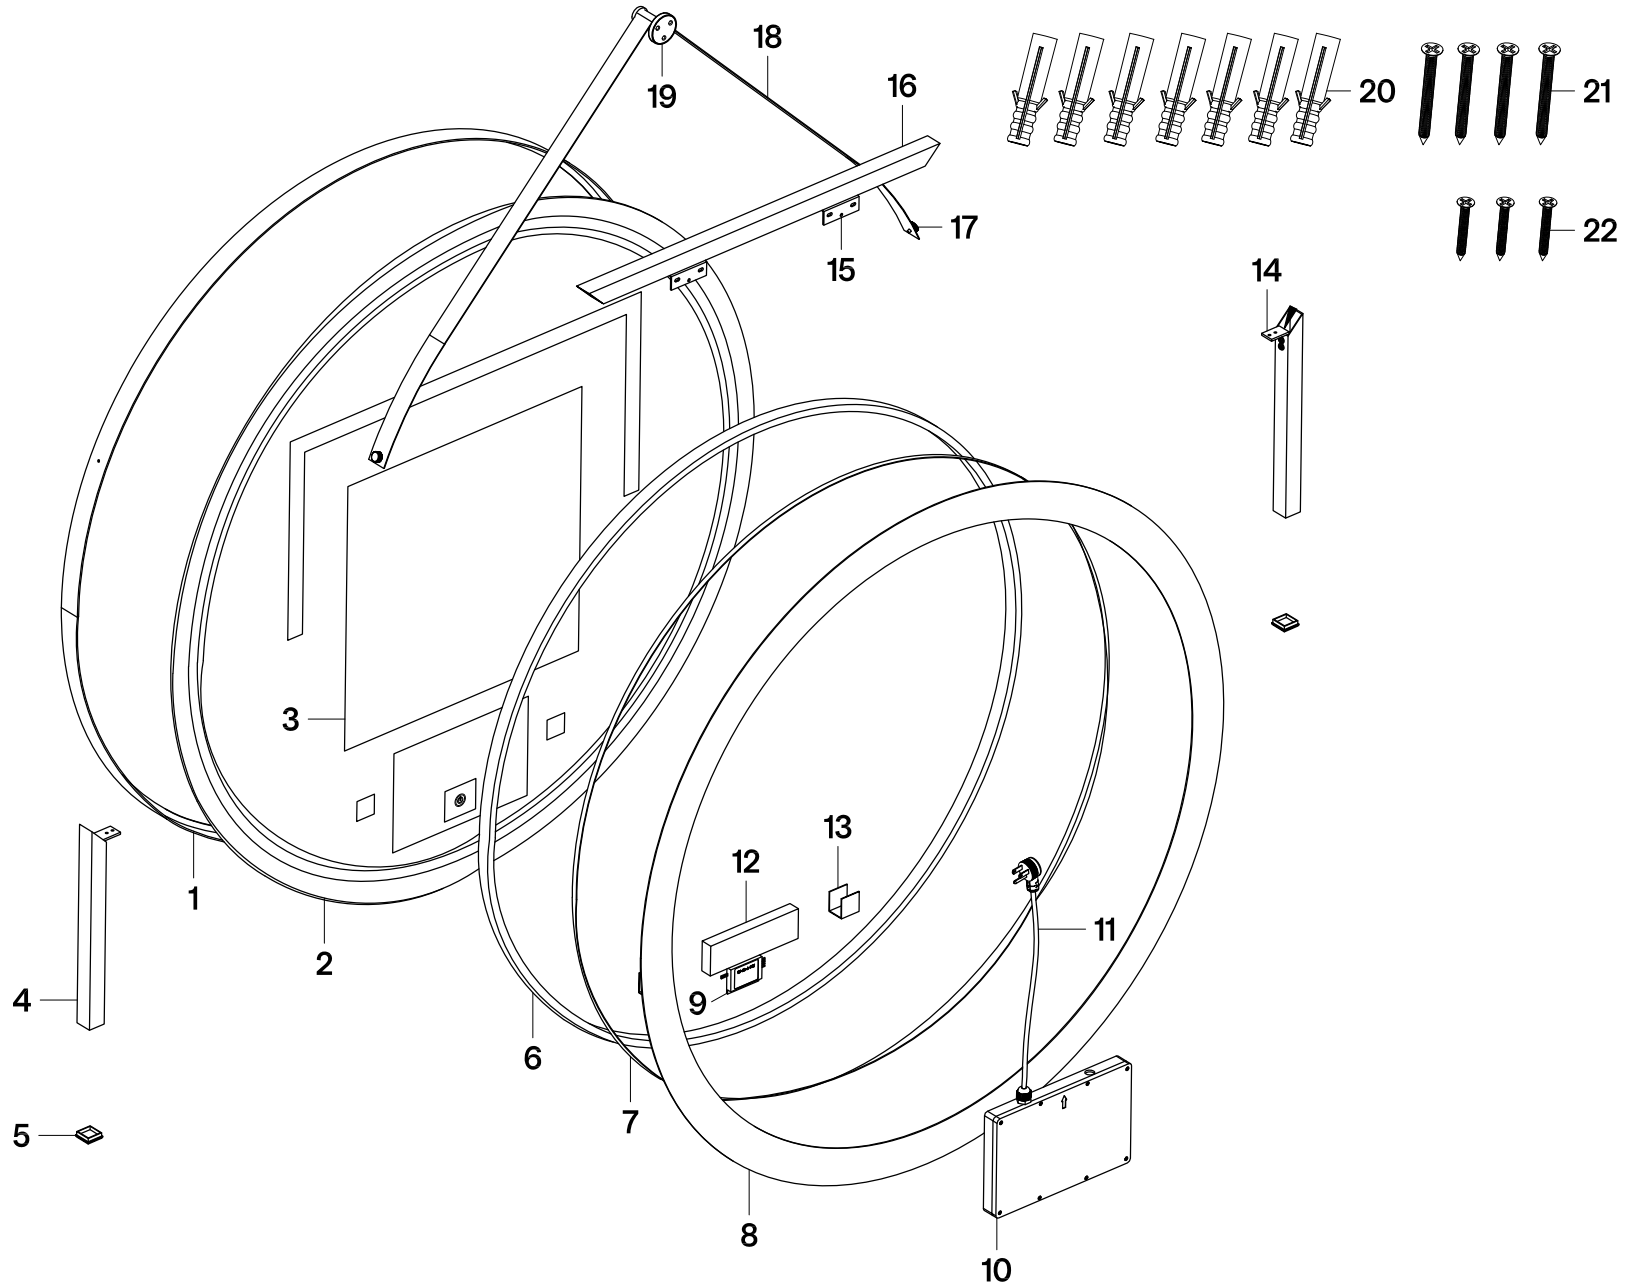

MR1024040

40" Round LED Mirror with Touch Switch, Color Temp Changing, Frontlit, Defogger

| Part # | QTY |
|--------|-----|
| 1. | 1 |
| 2. | 1 |
| 3. | 1 |
| 4. | 2 |
| 5. | 2 |
| 6. | 1 |
| 7. | 1 |
| 8. | 1 |
| 9. | 1 |
| 10. | 1 |
| 11. | 1 |
| 12. | 1 |
| 13. | 2 |
| 14. | 2 |
| 15. | 2 |
| 16. | 1 |
| 17. | 2 |
| 18. | 1 |
| 19. | 1 |
| 20. | 7 |
| 21. | 4 |
| 22. | 3 |