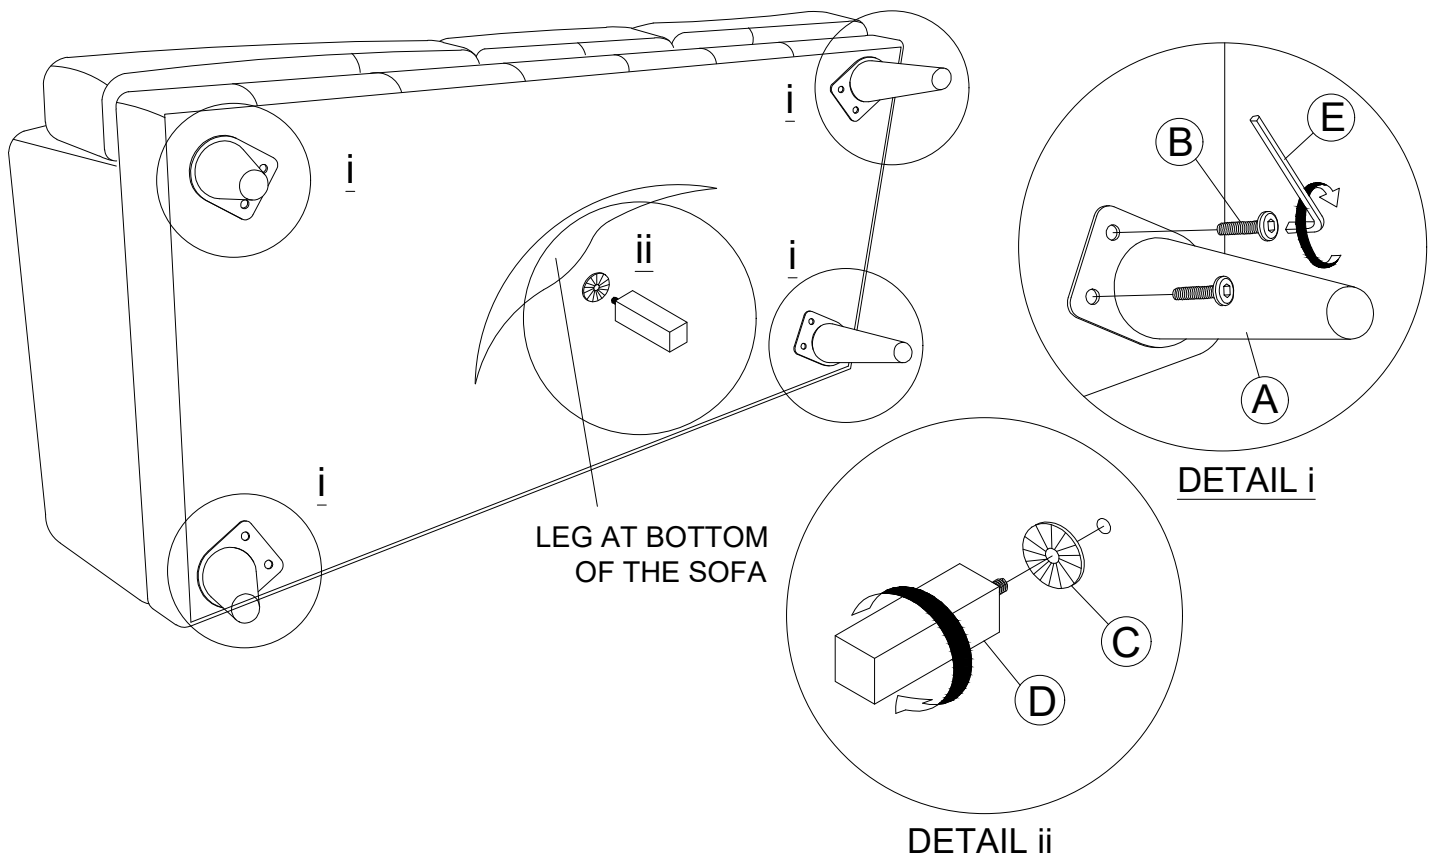

ASSEMBLY INSTRUCTIONS

MODEL : 127SS (3S)

Thank you for purchasing this quality product. Be sure to lay all components on a soft and clean surface before assembly in order to avoid components from being scratched.

CAUTIONS :

1. Check contents against hardware list.
2. Familiarize yourself with the components and hardware by reviewing the Assembly Instructions.
3. Do not over tighten the screws and bolts as it may damage the threads.
4. Keep all hardware parts out of reach of children.
5. Please "LIFT UP & MOVE" the sofa whenever you want to shift it.

HARDWARE LIST			
NO.	DESCRIPTION		QTY
A	LEG		4 PCS
B	JCBB M8 x 25mm		8 PCS
C	PLASTIC WASHER		1 PC
D	SUPPORT LEG		1 PC
E	M5 ALLEN KEY		1 PC

COMPLETED ASSEMBLY