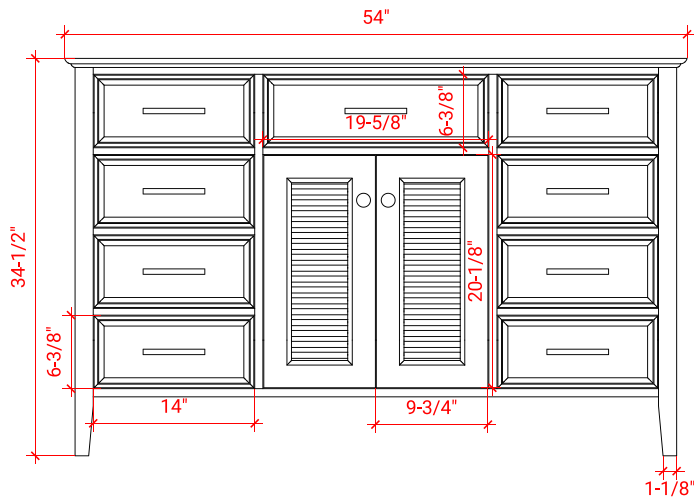

KENSINGTON 54" SINGLE SINK BASE CABINET

BASE CABINET DIMENSIONS

54" W x 21.5" D x 34.5" H

FEATURES

- Solid wood frame & plywood panels
- Dovetail drawers and joints
- Soft closing doors & drawers

HARDWARE FINISHES

Brushed Nickel Satin Brass Matte Black Polished Chrome

AVAILABLE COLORS

White Grey Midnight Blue Espresso

FRONT VIEW

SIDE VIEW

PLAN VIEW

55" SINGLE RECTANGLE SINK COUNTERTOP WITH 1.5 IN. THICKNESS

OVERALL DIMENSIONS

55" W x 22" D x 1.5" H

COUNTERTOP OPTIONS

Carrara Marble
CW-055S-REC-CT

White Quartz
WQ-055S-REC-CT

FEATURES

- Solid countertop with mitered edges & seams
- Undermount white rectangular sink
- Pre-drilled for 8" widespread faucet

INCLUDED

- Countertop
- Matching Backsplash
- Rectangle Sink

COUNTERTOP PLAN VIEW

EDGE SIDE VIEW

THREE DIMENSIONAL COUNTERTOP VIEW