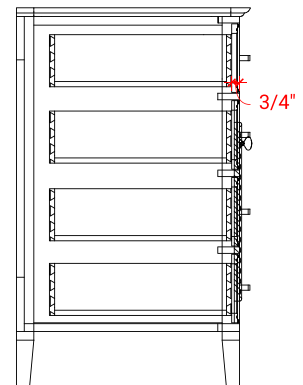

KENSINGTON 54" SINGLE SINK BASE CABINET

BASE CABINET DIMENSIONS

54" W x 21.5" D x 34.5" H

FEATURES

- Solid wood frame & plywood panels
- Dovetail drawers and joints
- Soft closing doors & drawers

HARDWARE FINISHES

Brushed Nickel Satin Brass Matte Black Polished Chrome

AVAILABLE COLORS

White Grey Midnight Blue Espresso

FRONT VIEW

SIDE VIEW

PLAN VIEW

55" SINGLE RECTANGLE SINK COUNTERTOP WITH 1.5 IN. THICKNESS

OVERALL DIMENSIONS

55" W x 22" D x 1.5" H

COUNTERTOP OPTIONS

Carrara Marble
CW-055S-REC-CT

White Quartz
WQ-055S-REC-CT

FEATURES

- Solid countertop with mitered edges & seams
- Undermount white rectangular sink
- Pre-drilled for 8" widespread faucet

INCLUDED

- Countertop
- Matching Backsplash
- Rectangle Sink

COUNTERTOP PLAN VIEW

EDGE SIDE VIEW

THREE DIMENSIONAL COUNTERTOP VIEW