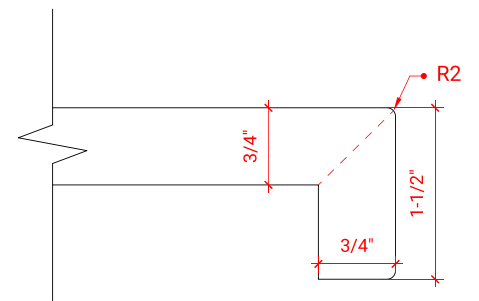

KENSINGTON 54" SINGLE SINK BASE CABINET

BASE CABINET DIMENSIONS

54" W x 21.5" D x 34.5" H

FEATURES

- Solid wood frame & plywood panels
- Dovetail drawers and joints
- Soft closing doors & drawers

HARDWARE FINISHES

Brushed Nickel Satin Brass Matte Black Polished Chrome

AVAILABLE COLORS

White Grey Midnight Blue Espresso

FRONT VIEW

SIDE VIEW

PLAN VIEW

55" SINGLE RECTANGLE SINK COUNTERTOP WITH 1.5 IN. THICKNESS

OVERALL DIMENSIONS

55" W x 22" D x 1.5" H

COUNTERTOP OPTIONS

Carrara Marble
CW-055S-REC-CT

White Quartz
WQ-055S-REC-CT

FEATURES

- Solid countertop with mitered edges & seams
- Undermount white rectangular sink
- Pre-drilled for 8" widespread faucet

INCLUDED

- Countertop
- Matching Backsplash
- Rectangle Sink

COUNTERTOP PLAN VIEW

EDGE SIDE VIEW

THREE DIMENSIONAL COUNTERTOP VIEW