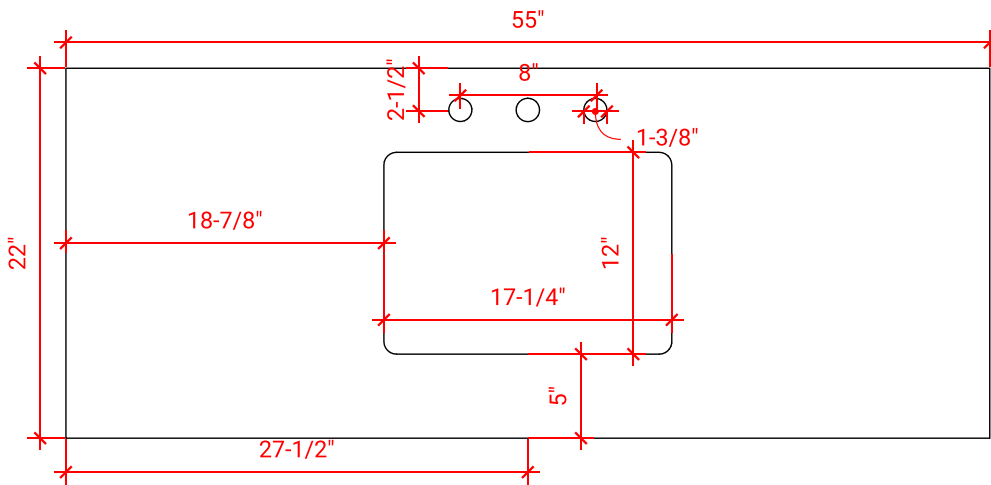

KENSINGTON 54" SINGLE SINK BASE CABINET

BASE CABINET DIMENSIONS

54" W x 21.5" D x 34.5" H

FEATURES

- Solid wood frame & plywood panels
- Dovetail drawers and joints
- Soft closing doors & drawers

HARDWARE FINISHES

Brushed Nickel Satin Brass Matte Black Polished Chrome

AVAILABLE COLORS

White Grey Midnight Blue Espresso

FRONT VIEW

SIDE VIEW

PLAN VIEW

55" SINGLE RECTANGLE SINK COUNTERTOP WITH 1.5 IN. THICKNESS

OVERALL DIMENSIONS

55" W x 22" D x 1.5" H

COUNTERTOP OPTIONS

Carrara Marble
CW-055S-REC-CT

White Quartz
WQ-055S-REC-CT

FEATURES

- Solid countertop with mitered edges & seams
- Undermount white rectangular sink
- Pre-drilled for 8" widespread faucet

INCLUDED

- Countertop
- Matching Backsplash
- Rectangle Sink

COUNTERTOP PLAN VIEW

EDGE SIDE VIEW

THREE DIMENSIONAL COUNTERTOP VIEW