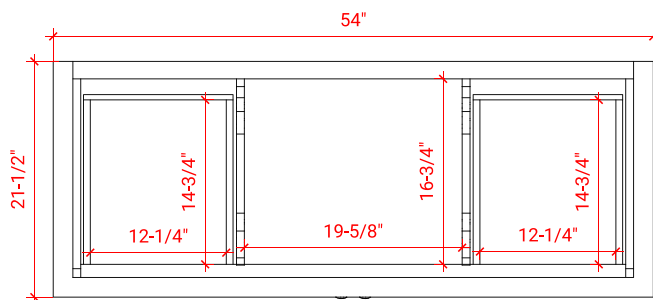

KENSINGTON 54" SINGLE SINK BASE CABINET

BASE CABINET DIMENSIONS

54" W x 21.5" D x 34.5" H

FEATURES

- Solid wood frame & plywood panels
- Dovetail drawers and joints
- Soft closing doors & drawers

HARDWARE FINISHES

Brushed Nickel Satin Brass Matte Black Polished Chrome

AVAILABLE COLORS

White Grey Midnight Blue Espresso

FRONT VIEW

SIDE VIEW

PLAN VIEW

55" SINGLE RECTANGLE SINK COUNTERTOP WITH 1.5 IN. THICKNESS

OVERALL DIMENSIONS

55" W x 22" D x 1.5" H

COUNTERTOP OPTIONS

Carrara Marble
CW-055S-REC-CT

White Quartz
WQ-055S-REC-CT

FEATURES

- Solid countertop with mitered edges & seams
- Undermount white rectangular sink
- Pre-drilled for 8" widespread faucet

INCLUDED

- Countertop
- Matching Backsplash
- Rectangle Sink

COUNTERTOP PLAN VIEW

EDGE SIDE VIEW

THREE DIMENSIONAL COUNTERTOP VIEW