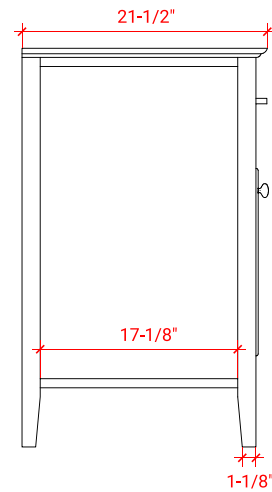

KENSINGTON 54" SINGLE SINK BASE CABINET

BASE CABINET DIMENSIONS

54" W x 21.5" D x 34.5" H

FEATURES

- Solid wood frame & plywood panels
- Dovetail drawers and joints
- Soft closing doors & drawers

HARDWARE FINISHES

Brushed Nickel Satin Brass Matte Black Polished Chrome

AVAILABLE COLORS

White Grey Midnight Blue Espresso

FRONT VIEW

SIDE VIEW

PLAN VIEW

55" SINGLE RECTANGLE SINK COUNTERTOP WITH 1.5 IN. THICKNESS

OVERALL DIMENSIONS

55" W x 22" D x 1.5" H

COUNTERTOP OPTIONS

Carrara Marble
CW-055S-REC-CT

White Quartz
WQ-055S-REC-CT

FEATURES

- Solid countertop with mitered edges & seams
- Undermount white rectangular sink
- Pre-drilled for 8" widespread faucet

INCLUDED

- Countertop
- Matching Backsplash
- Rectangle Sink

COUNTERTOP PLAN VIEW

EDGE SIDE VIEW

THREE DIMENSIONAL COUNTERTOP VIEW