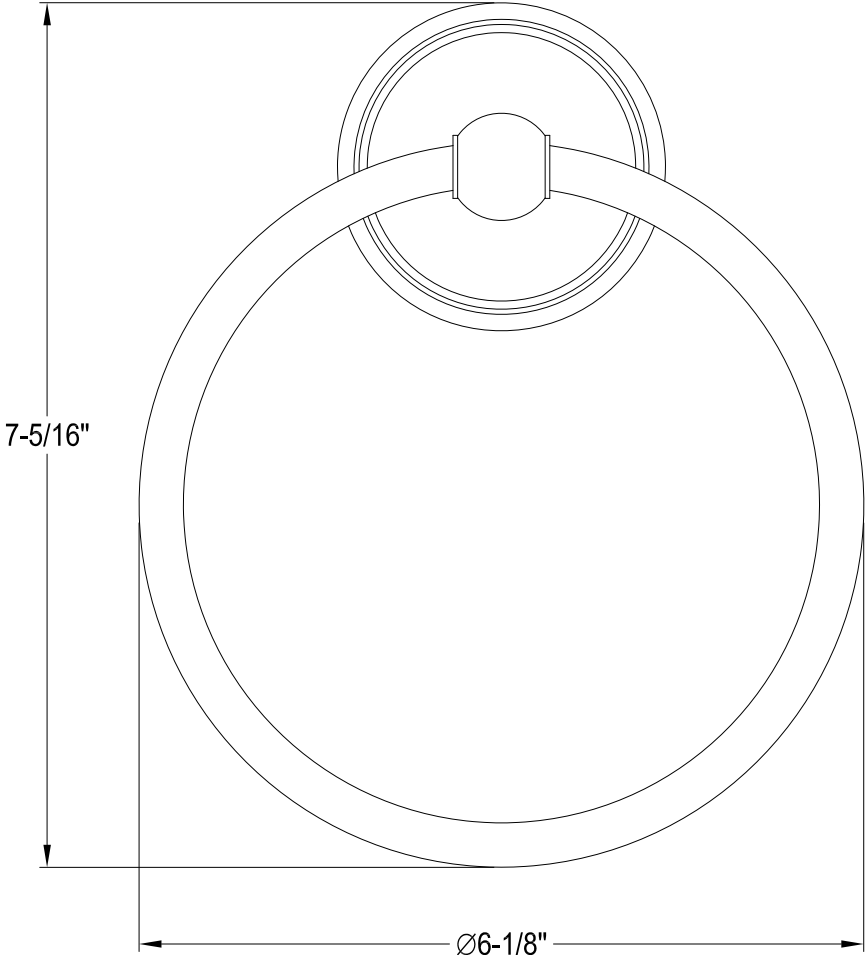

BA9111C,PB,AB,BB,BN

24" Towel Bar

BA9112C,PB,AB,BB,BN

18" Towel Bar

BA9114C,PB,AB,BB,BN

Towel Ring

BA9115C,PB,AB,BB,BN

Soap Dish Holder

BA9116C,PB,AB,BB,BN

Toothbrush & Tumbler Holder

BA9117C,PB,AB,BB,BN

Robe Hook

BA9118C,PB,AB,BB,BN

Toilet Paper Holder