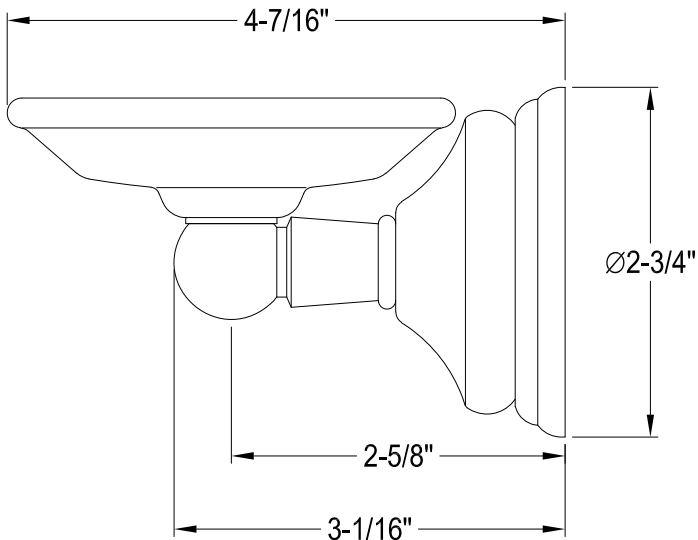

BA9111C,PB,AB,BB,BN

24" Towel Bar

BA9112C,PB,AB,BB,BN

18" Towel Bar

BA9114C,PB,AB,BB,BN

Towel Ring

BA9115C,PB,AB,BB,BN

Soap Dish Holder

BA9116C,PB,AB,BB,BN

Toothbrush & Tumbler Holder

BA9117C,PB,AB,BB,BN

Robe Hook

BA9118C,PB,AB,BB,BN

Toilet Paper Holder