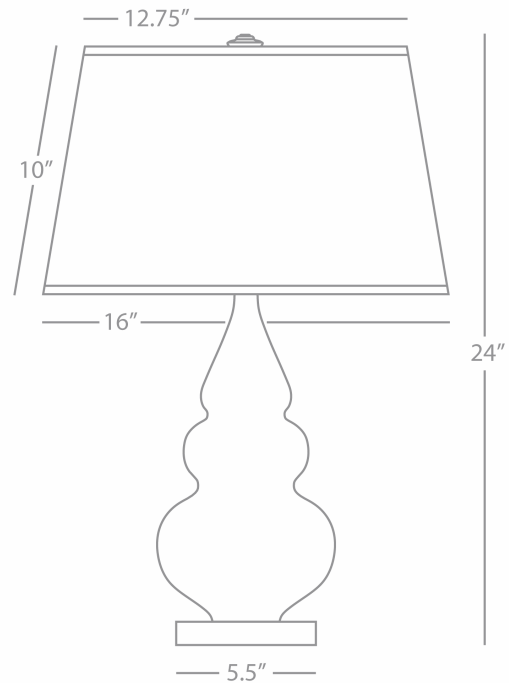

TRIPLE GOURD

MCF33

Accent Table Lamp

1-150W Max.

Bulb Type: A

Switch: 3-Way

Matte Coffee Glazed Ceramic

Lucite Base

Pearl Dupioni Fabric Shade

See Triple Gourd Table for Color / Base / Shade
Options

* *Made In The USA*