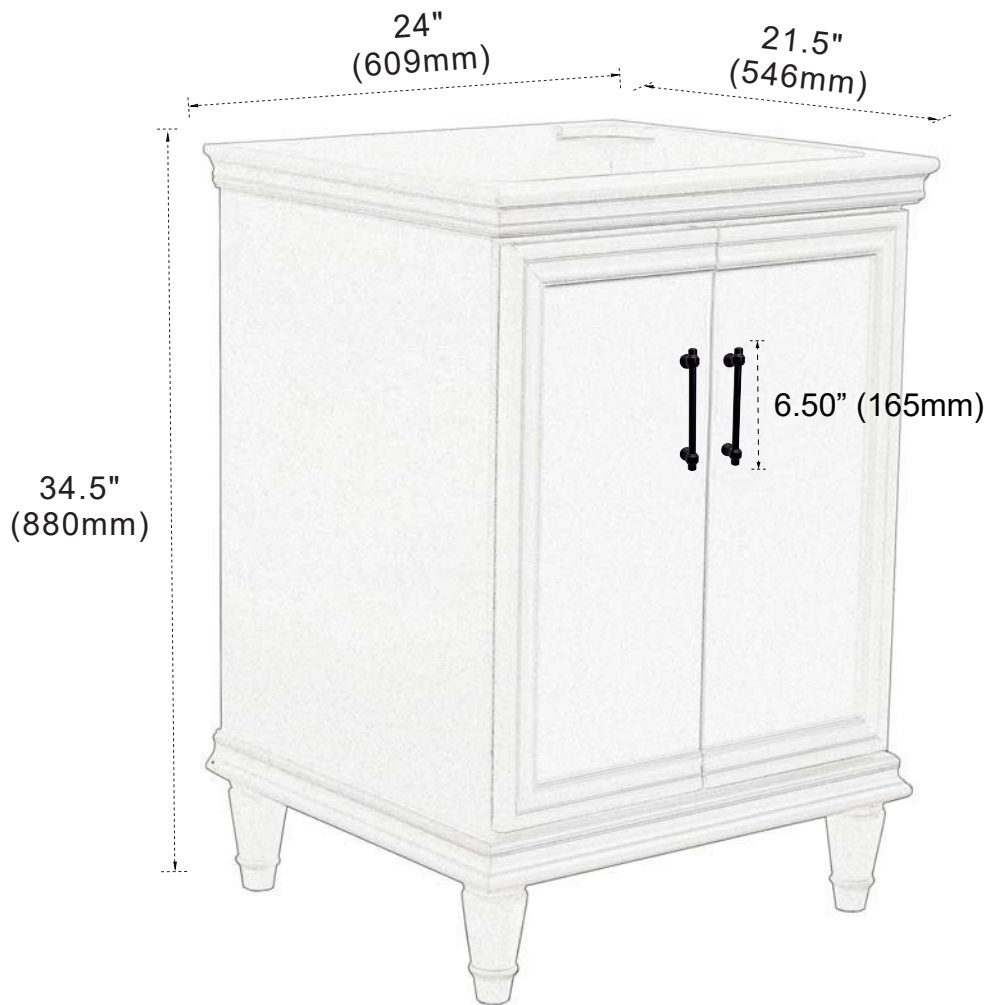

BELLATERRA HOME

Model: 400800-24BL (Counter top sold separately)

Features

1. Solid wood and Plywood;
2. Two soft closing doors;
3. One interior drawer with ball bearing glide;
4. Dovetail construction interior drawer;
5. Matte Black Hardware;