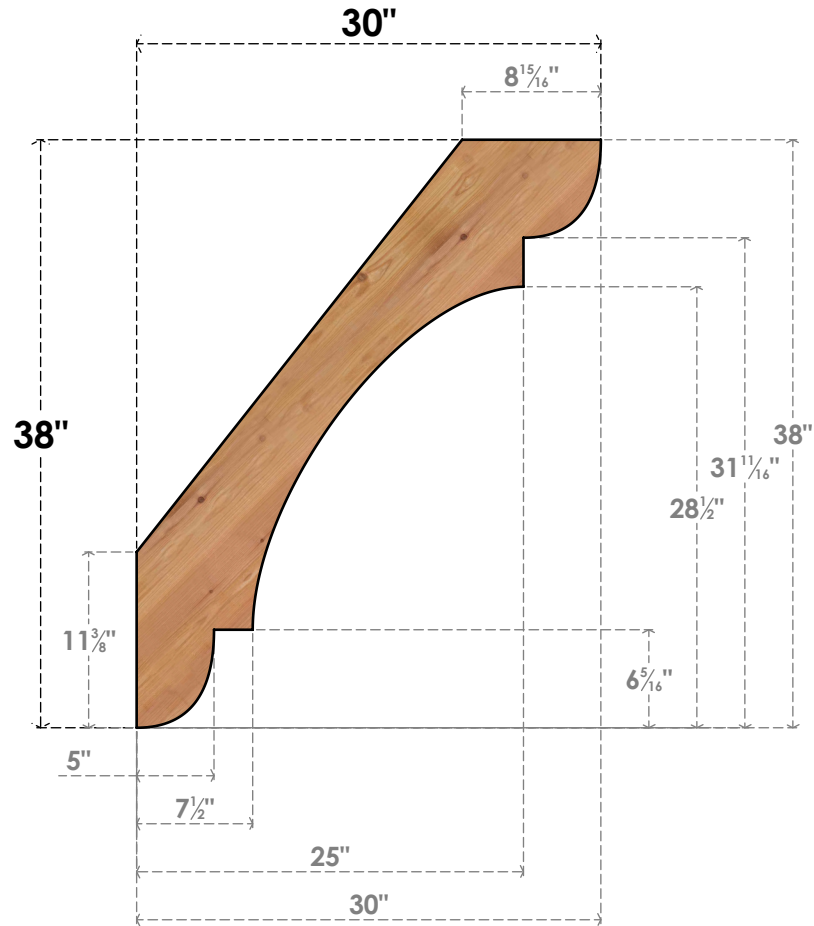

BRC04X30X38OLY00SWR

3 1/2"W X 30"D X 38"H OLYMPIC SMOOTH BRACE, WESTERN RED CEDAR

SIDE

FRONT

EKENA MILLWORK
 2300 WEST MAIN ST.
 CLARKSVILLE, TX 75426
 TOLL FREE: 866-607-0453
 WWW.EKENAMILLWORK.COM

NOTES

1. INSTALLATION TO BE COMPLETED IN ACCORDANCE WITH MANUFACTURER'S SPECIFICATIONS.
2. DRAWING MAY NOT BE TO SCALE
3. THIS DRAWING IS INTENDED FOR DESIGN AND PLANNING PURPOSES ONLY.
4. ALL INFORMATION CONTAINED HEREIN WAS CURRENT AT THE TIME OF DEVELOPMENT BUT MUST BE REVIEWED AND APPROVED BY THE PRODUCT MANUFACTURER TO BE CONSIDERED ACCURATE.
5. PRODUCTS ARE NOT KILN DRIED. THIS ITEM IS UNIQUE AND WILL CONTAIN THE NATURAL VARIATIONS THAT THE WOOD SPECIES OFFERS. THIS MAY RESULT IN VARIATIONS UP TO 1/4"