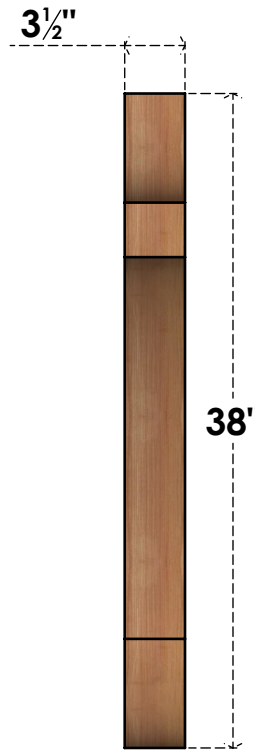

BRC04X30X38OLY00SWR

3 1/2"W X 30"D X 38"H OLYMPIC SMOOTH BRACE, WESTERN RED CEDAR

SIDE

FRONT

EKENA MILLWORK
 2300 WEST MAIN ST.
 CLARKSVILLE, TX 75426
 TOLL FREE: 866-607-0453
 WWW.EKENAMILLWORK.COM

NOTES

1. INSTALLATION TO BE COMPLETED IN ACCORDANCE WITH MANUFACTURER'S SPECIFICATIONS.
2. DRAWING MAY NOT BE TO SCALE
3. THIS DRAWING IS INTENDED FOR DESIGN AND PLANNING PURPOSES ONLY.
4. ALL INFORMATION CONTAINED HEREIN WAS CURRENT AT THE TIME OF DEVELOPMENT BUT MUST BE REVIEWED AND APPROVED BY THE PRODUCT MANUFACTURER TO BE CONSIDERED ACCURATE.
5. PRODUCTS ARE NOT KILN DRIED. THIS ITEM IS UNIQUE AND WILL CONTAIN THE NATURAL VARIATIONS THAT THE WOOD SPECIES OFFERS. THIS MAY RESULT IN VARIATIONS UP TO 1/4"