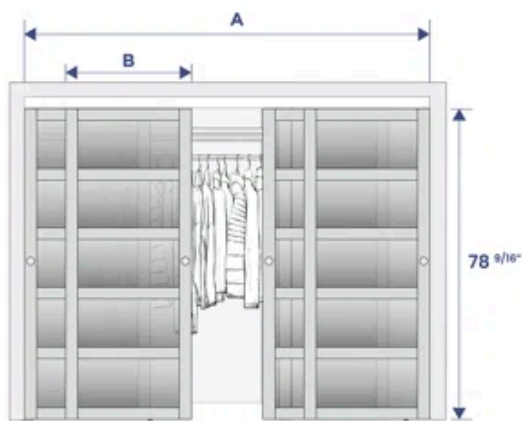

## Sliding Closet Doors Size Chart

OPTION SIZE	A: FIT OPENING SIZE	B: SINGLE DOOR SIZE	DOOR QUANTITY
96" x 80"	96" x 80"	25" x 78 9/16"	4
112" x 80"	112" x 80"	29" x 78 9/16"	4
120" x 80"	120" x 80"	31" x 78 9/16"	4
128" x 80"	128" x 80"	33" x 78 9/16"	4
144" x 80"	144" x 80"	37" x 78 9/16"	4