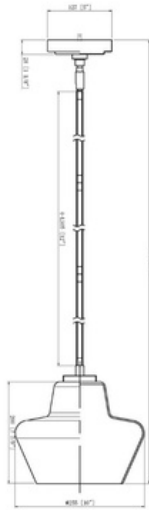

# 3127-PG

Carlissa

## Fixture Attributes

**Category:** Interior Pendant

**Finish:** Plated Gold

**Body:** Steel / Glass

**Shade Finish:** Clear

**Overall Size:** 9.75"x9.75"x56.13"

**Rod/Chain Length:** 3x12"+1x6"

**Max. Height from Ceiling:** 56.13"

**Min. Height from Ceiling:** 9.25"

**Weight of fixture:** 3.96 LBS

**Certifications/Qualifications:** UL / cUL

**Smart SkyPlug Compatible:** N/A

**Warranty:** [www.skyplug.com/warranty](http://www.skyplug.com/warranty)

## Light Source

**Lamp** Included

**Lamp Type:** E26

**Light Source:** ST58

**Number of bulbs:** 1

**Max Wattage/Range:** 60W

**Voltage:** 120

**Socket Type:** Ceramic