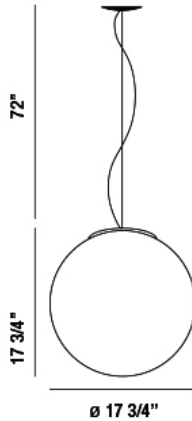

BORGO, 1-LIGHT PENDANT

Product Details

Item No.	:	30449-015
Finish	:	Chrome
Shade	:	Clear
Diameter	:	17.75"
Height	:	17.75"
Est. Weight	:	16.72 lbs
Approval	:	cETLus

BULB DETAILS

No. of Bulbs	:	1
Bulb Type	:	A19
Bulb Wattage	:	60W
Bulb Socket	:	E26
Input Voltage	:	120V
Dimmable	:	No
Bulb Included	:	No

Options Available

ITEM NO.	FINISH	SHADE
30449-015	Chrome	Clear
30449-022	Chrome	Amber
30449-039	Chrome	Smoke

TECHNICAL DETAILS

Hanging Support Type	:	Aircraft Cable
Aircraft Cable Length	:	72"
Power Wire Length	:	72"

Spherical hand blown glass rippled stamped and suspended from a chrome canopy

PROJECT INFORMATION

Job Name: Date: Type:

Comments: