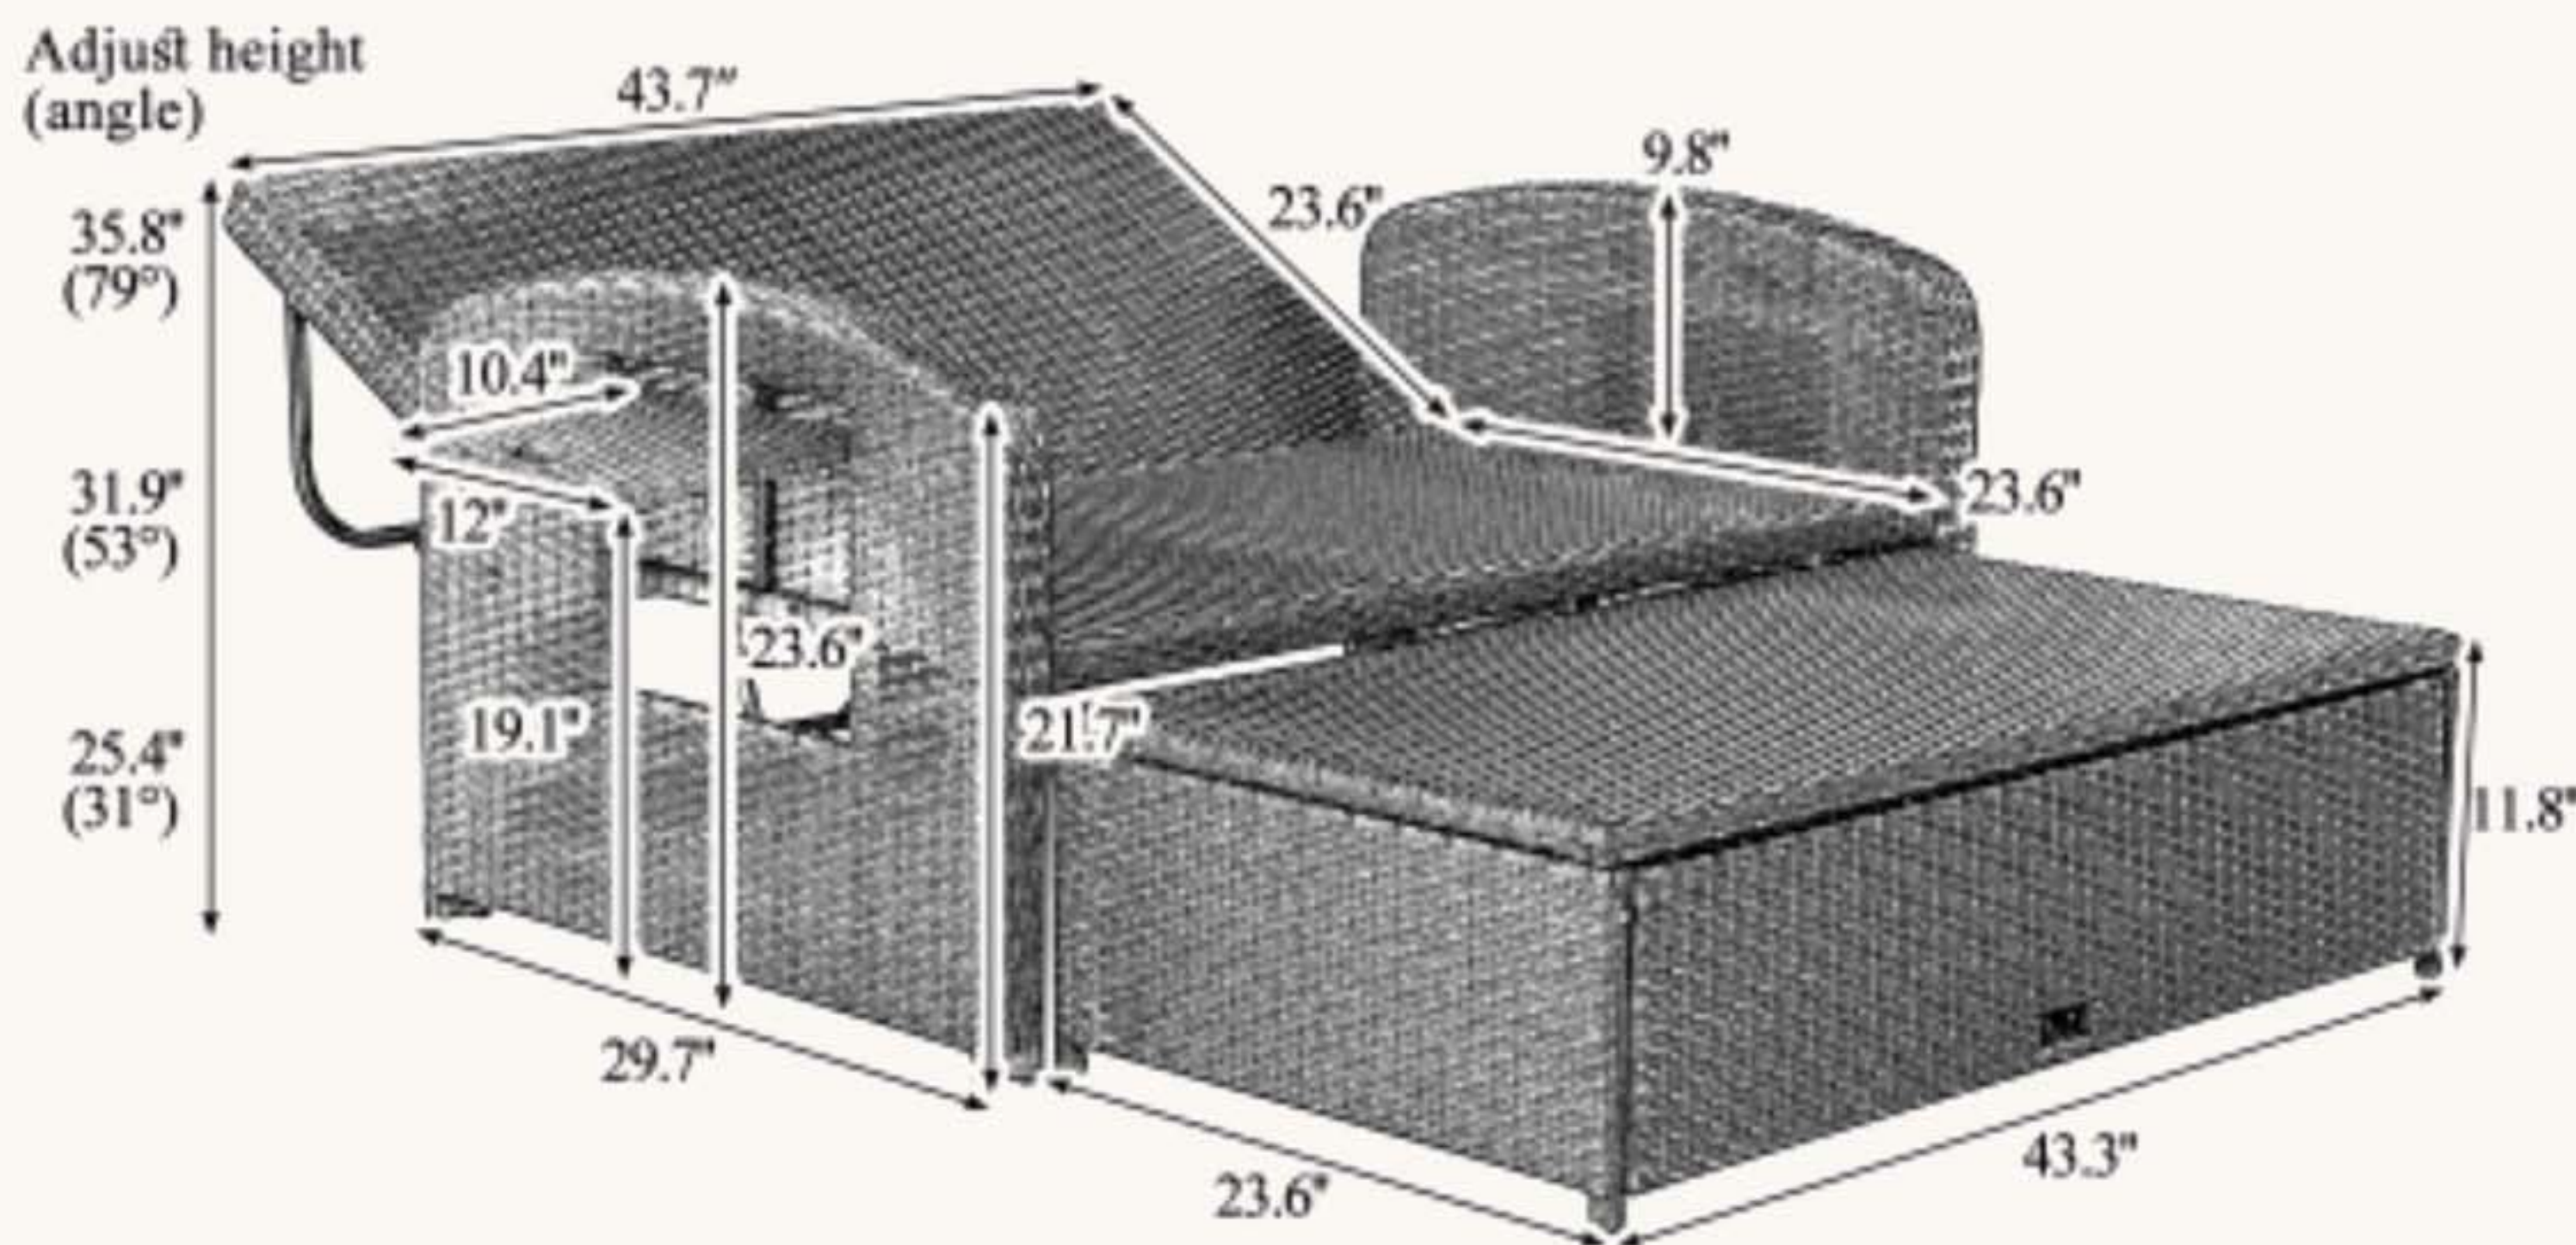

Dimensional Details

Product Dimensions

- Length (in.) :45.6
- Width (in.) :43.1
- Height (in.) :35.8
- Weight (lbs.):68.34

Package Size

- Length (in.) :45.5
- Width (in.) :25.5
- Height (in.) :22
- Weight (lbs.):87.34