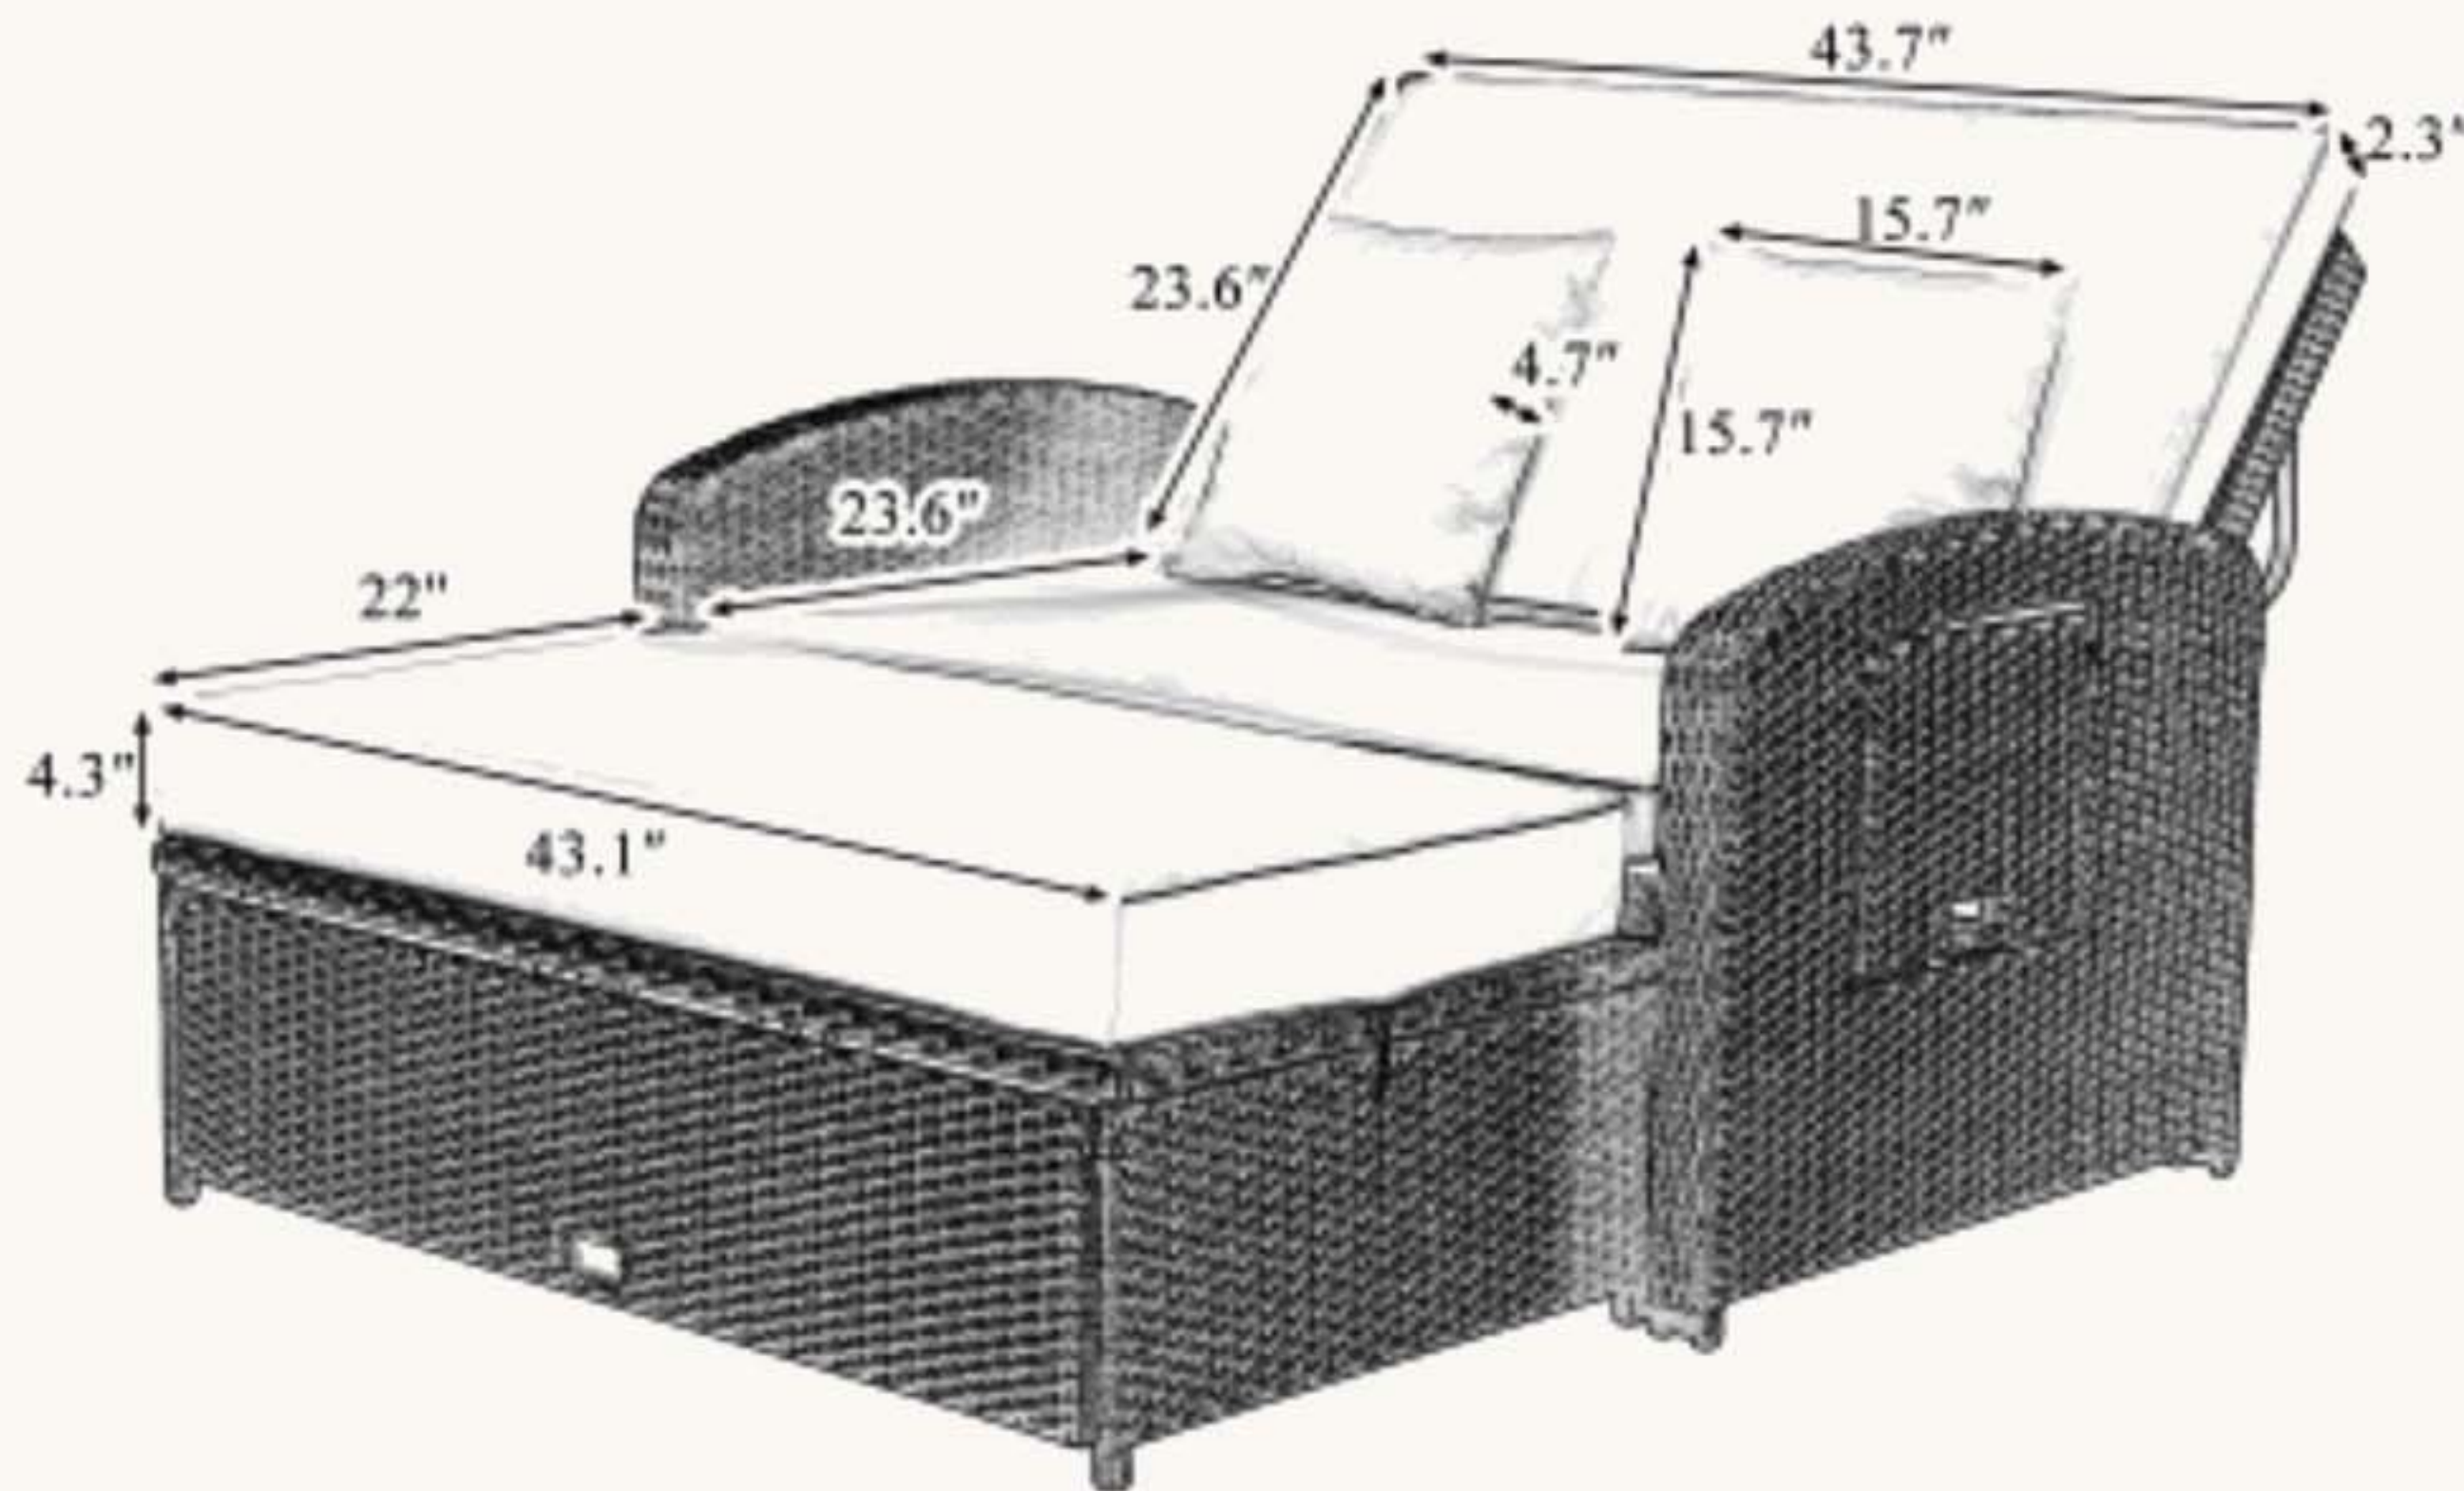

Dimensional Details

Product Dimensions

- Length (in.) :45.6
- Width (in.) :43.1
- Height (in.) :35.8
- Weight (lbs.):68.34

Package Size

- Length (in.) :45.5
- Width (in.) :25.5
- Height (in.) :22
- Weight (lbs.):87.34